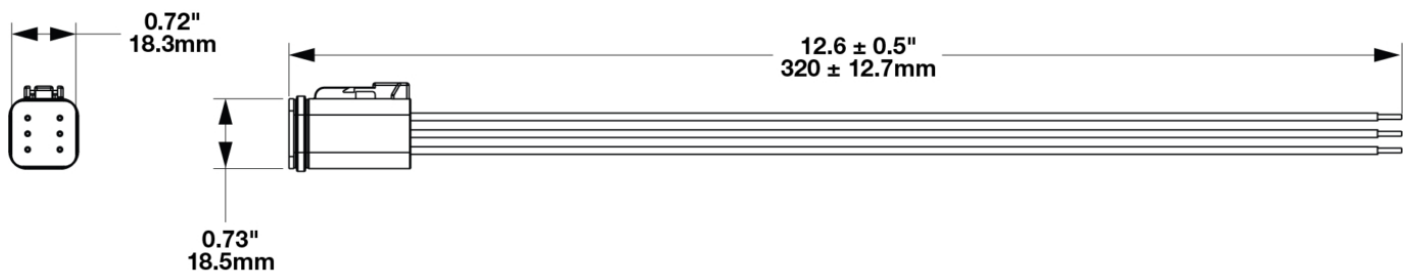

5 Function Wire Assembly for Model 93

PRODUCT INFORMATION

Description	5 Function Wire Assembly for Model 93
Connector or Wiring	Deutsch DT06-6S
Mating Connector	Deutsch DT04-6P

PRODUCT DIMENSIONS

Print date: 2026-06-15

© 2026 J.W. Speaker Corporation • Germantown, WI U.S.A.
www.jwspeaker.com • speaker@jwspeaker.com • 262.251.6660

5 Function Wire Assembly for Model 93

ELECTRICAL SPECIFICATIONS

Yellow Wire	Low Beam
Red Wire	Front Position
Orange Wire	DI
Blue Wire	DRL
Black Wire	Ground
White Wire	High Beam