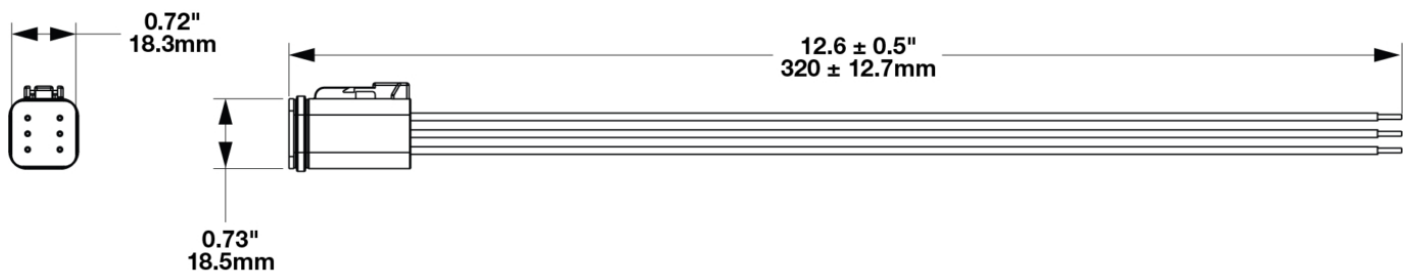

5 Function Wire Assembly for Model 93

PRODUCT INFORMATION

Description	5 Function Wire Assembly for Model 93
Connector or Wiring	Deutsch DT06-6S
Mating Connector	Deutsch DT04-6P

PRODUCT DIMENSIONS

Print date: 2026-06-10

© 2026 J.W. Speaker Corporation • Germantown, WI U.S.A.
www.jwspeaker.com • speaker@jwspeaker.com • 262.251.6660

5 Function Wire Assembly for Model 93

ELECTRICAL SPECIFICATIONS

Yellow Wire	Low Beam
Red Wire	Front Position
Orange Wire	DI
Blue Wire	DRL
Black Wire	Ground
White Wire	High Beam