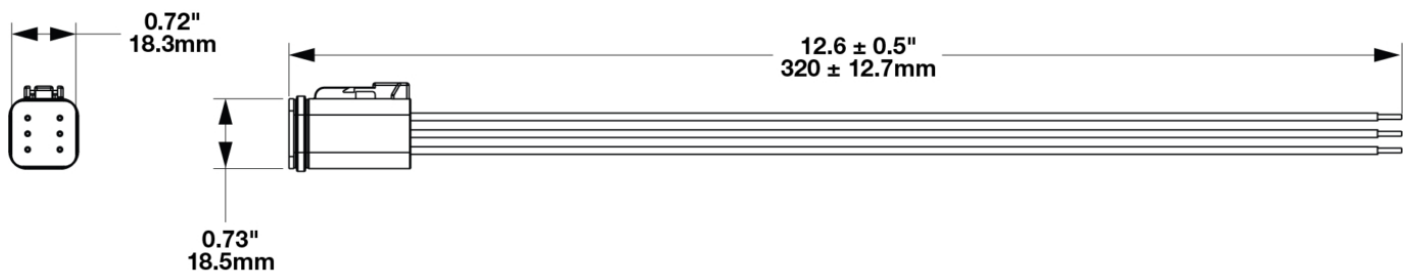

5 Function Wire Assembly for Model 93

PRODUCT INFORMATION

Description	5 Function Wire Assembly for Model 93
Connector or Wiring	Deutsch DT06-6S
Mating Connector	Deutsch DT04-6P

PRODUCT DIMENSIONS

Print date: 2026-05-24

© 2026 J.W. Speaker Corporation • Germantown, WI U.S.A.
www.jwspeaker.com • speaker@jwspeaker.com • 262.251.6660

5 Function Wire Assembly for Model 93

ELECTRICAL SPECIFICATIONS

Yellow Wire	Low Beam
Red Wire	Front Position
Orange Wire	DI
Blue Wire	DRL
Black Wire	Ground
White Wire	High Beam