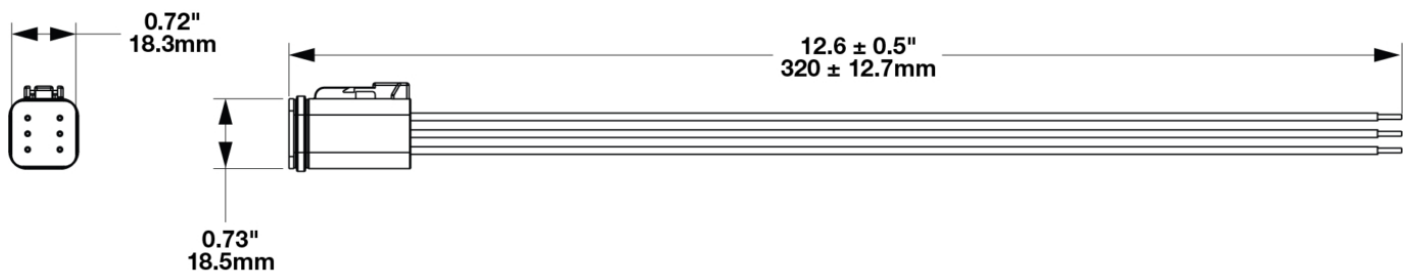

5 Function Wire Assembly for Model 93

PRODUCT INFORMATION

Description	5 Function Wire Assembly for Model 93
Connector or Wiring	Deutsch DT06-6S
Mating Connector	Deutsch DT04-6P

PRODUCT DIMENSIONS

Print date: 2026-06-18

© 2026 J.W. Speaker Corporation • Germantown, WI U.S.A.
www.jwspeaker.com • speaker@jwspeaker.com • 262.251.6660

5 Function Wire Assembly for Model 93

ELECTRICAL SPECIFICATIONS

Yellow Wire	Low Beam
Red Wire	Front Position
Orange Wire	DI
Blue Wire	DRL
Black Wire	Ground
White Wire	High Beam