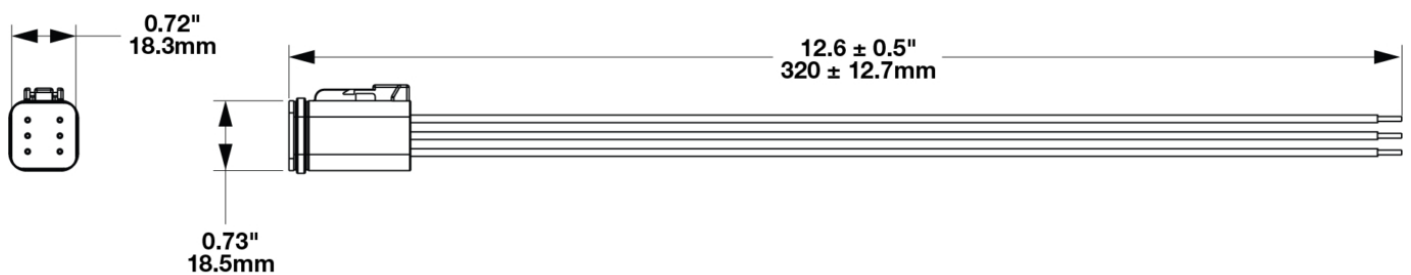

5 Function Wire Assembly for Model 93

PRODUCT INFORMATION

Description	5 Function Wire Assembly for Model 93
Connector or Wiring	Deutsch DT06-6S
Mating Connector	Deutsch DT04-6P

PRODUCT DIMENSIONS

Print date: 2026-06-09

© 2026 J.W. Speaker Corporation • Germantown, WI U.S.A.
www.jwspeaker.com • speaker@jwspeaker.com • 262.251.6660

5 Function Wire Assembly for Model 93

ELECTRICAL SPECIFICATIONS

Yellow Wire	Low Beam
Red Wire	Front Position
Orange Wire	DI
Blue Wire	DRL
Black Wire	Ground
White Wire	High Beam