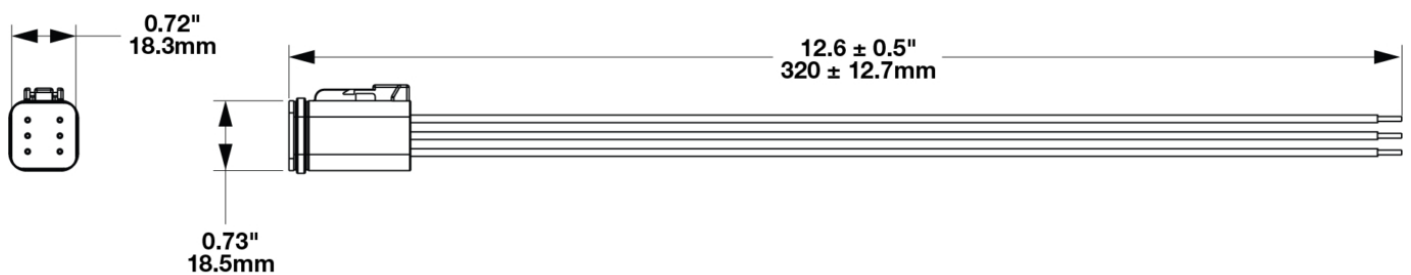

5 Function Wire Assembly for Model 93

PRODUCT INFORMATION

Description	5 Function Wire Assembly for Model 93
Connector or Wiring	Deutsch DT06-6S
Mating Connector	Deutsch DT04-6P

PRODUCT DIMENSIONS

Print date: 2026-04-27

© 2026 J.W. Speaker Corporation • Germantown, WI U.S.A.
www.jwspeaker.com • speaker@jwspeaker.com • 262.251.6660

5 Function Wire Assembly for Model 93

ELECTRICAL SPECIFICATIONS

Yellow Wire	Low Beam
Red Wire	Front Position
Orange Wire	DI
Blue Wire	DRL
Black Wire	Ground
White Wire	High Beam