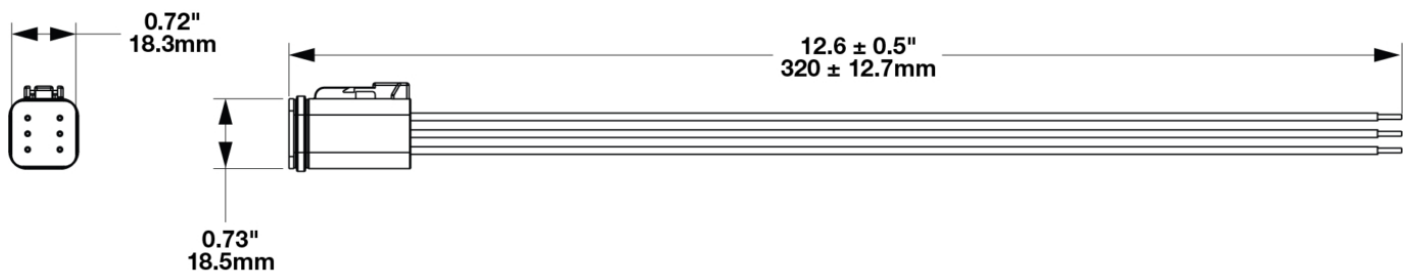

5 Function Wire Assembly for Model 93

PRODUCT INFORMATION

Description	5 Function Wire Assembly for Model 93
Connector or Wiring	Deutsch DT06-6S
Mating Connector	Deutsch DT04-6P

PRODUCT DIMENSIONS

Print date: 2026-07-10

© 2026 J.W. Speaker Corporation • Germantown, WI U.S.A.
www.jwspeaker.com • speaker@jwspeaker.com • 262.251.6660

5 Function Wire Assembly for Model 93

ELECTRICAL SPECIFICATIONS

Yellow Wire	Low Beam
Red Wire	Front Position
Orange Wire	DI
Blue Wire	DRL
Black Wire	Ground
White Wire	High Beam