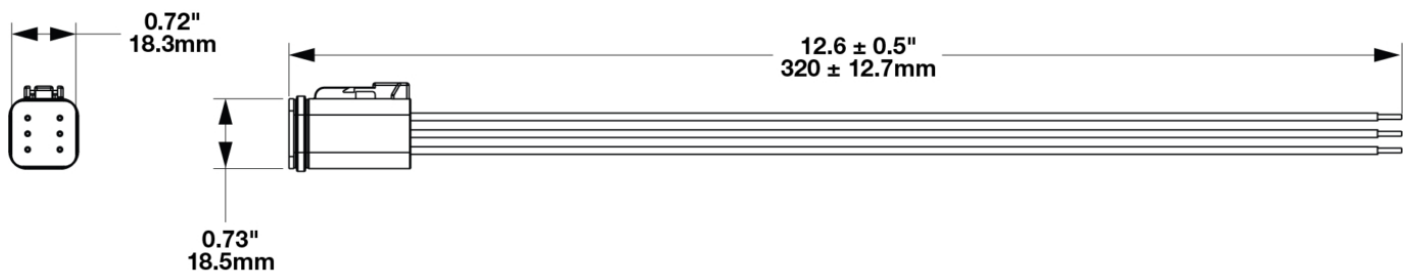

5 Function Wire Assembly for Model 93

PRODUCT INFORMATION

Description	5 Function Wire Assembly for Model 93
Connector or Wiring	Deutsch DT06-6S
Mating Connector	Deutsch DT04-6P

PRODUCT DIMENSIONS

Print date: 2026-06-19

© 2026 J.W. Speaker Corporation • Germantown, WI U.S.A.
www.jwspeaker.com • speaker@jwspeaker.com • 262.251.6660

5 Function Wire Assembly for Model 93

ELECTRICAL SPECIFICATIONS

Yellow Wire	Low Beam
Red Wire	Front Position
Orange Wire	DI
Blue Wire	DRL
Black Wire	Ground
White Wire	High Beam