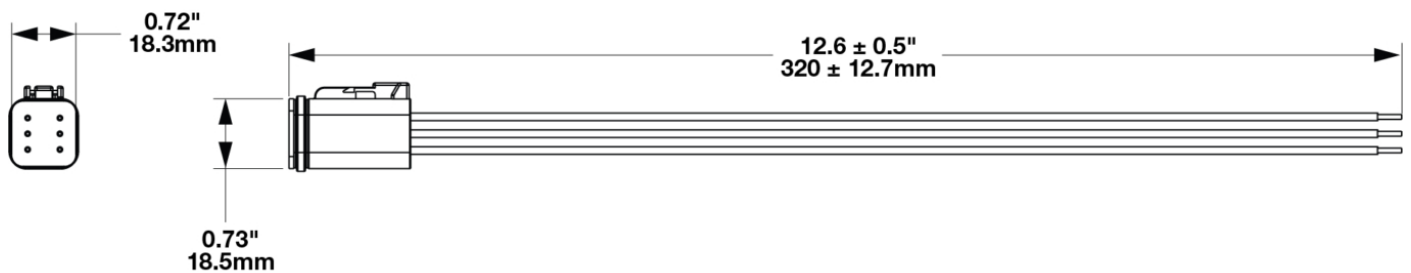

5 Function Wire Assembly for Model 93

PRODUCT INFORMATION

Description	5 Function Wire Assembly for Model 93
Connector or Wiring	Deutsch DT06-6S
Mating Connector	Deutsch DT04-6P

PRODUCT DIMENSIONS

Print date: 2024-11-10

© 2024 J.W. Speaker Corporation • Germantown, WI U.S.A.
www.jwspeaker.com • speaker@jwspeaker.com • 262.251.6660

5 Function Wire Assembly for Model 93

ELECTRICAL SPECIFICATIONS

Yellow Wire	Low Beam
Red Wire	Front Position
Orange Wire	DI
Blue Wire	DRL
Black Wire	Ground
White Wire	High Beam