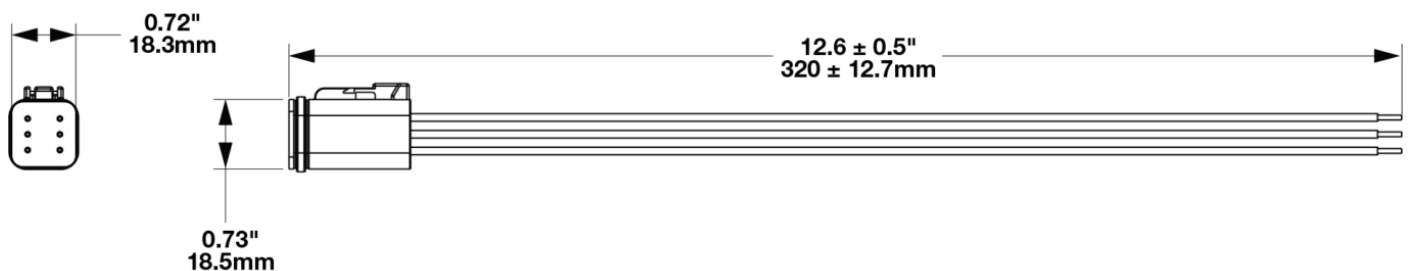

5 Function Wire Assembly for Model 93

PRODUCT INFORMATION

Description	5 Function Wire Assembly for Model 93
Connector or Wiring	Deutsch DT06-6S
Mating Connector	Deutsch DT04-6P

PRODUCT DIMENSIONS

Print date: 2023-01-29

© 2023 J.W. Speaker Corporation • Germantown, WI U.S.A.
www.jwspeaker.com • speaker@jwspeaker.com • 262.251.6660

5 Function Wire Assembly for Model 93

ELECTRICAL SPECIFICATIONS

Yellow Wire	Low Beam
Red Wire	Front Position
Orange Wire	DI
Blue Wire	DRL
Black Wire	Ground
White Wire	High Beam