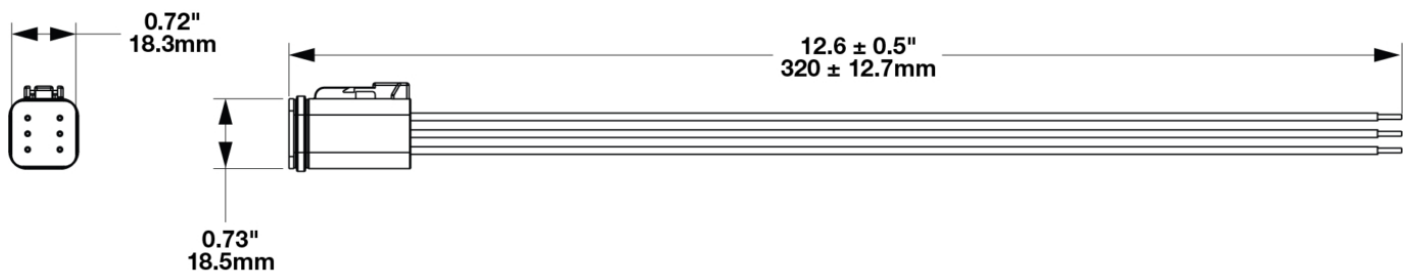

5 Function Wire Assembly for Model 93

PRODUCT INFORMATION

Description	5 Function Wire Assembly for Model 93
Connector or Wiring	Deutsch DT06-6S
Mating Connector	Deutsch DT04-6P

PRODUCT DIMENSIONS

Print date: 2026-05-26

© 2026 J.W. Speaker Corporation • Germantown, WI U.S.A.
www.jwspeaker.com • speaker@jwspeaker.com • 262.251.6660

5 Function Wire Assembly for Model 93

ELECTRICAL SPECIFICATIONS

Yellow Wire	Low Beam
Red Wire	Front Position
Orange Wire	DI
Blue Wire	DRL
Black Wire	Ground
White Wire	High Beam