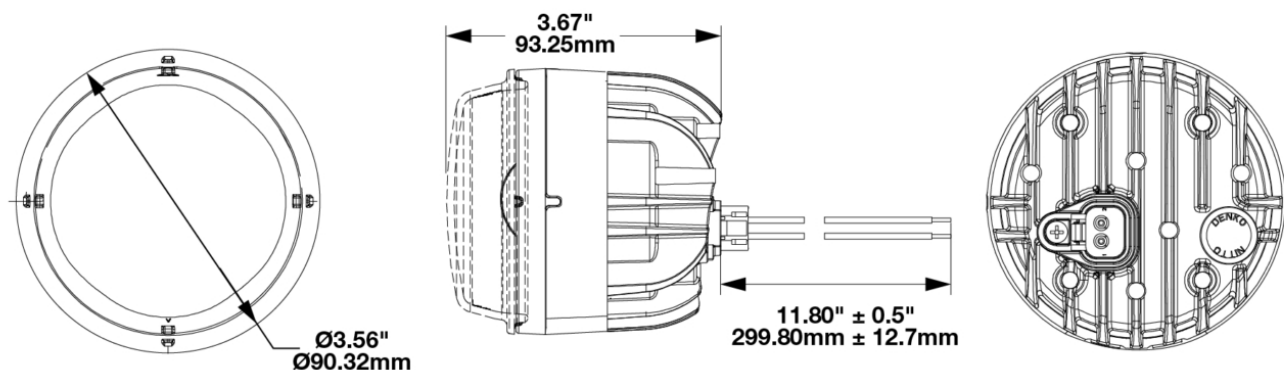

PRODUCT DIMENSIONS

Print date: 2024-11-10

© 2024 J.W. Speaker Corporation • Germantown, WI U.S.A.
www.jwspeaker.com • speaker@jwspeaker.com • 262.251.6660

J.W. SPEAKER
Engineered. Lighting. Solutions.