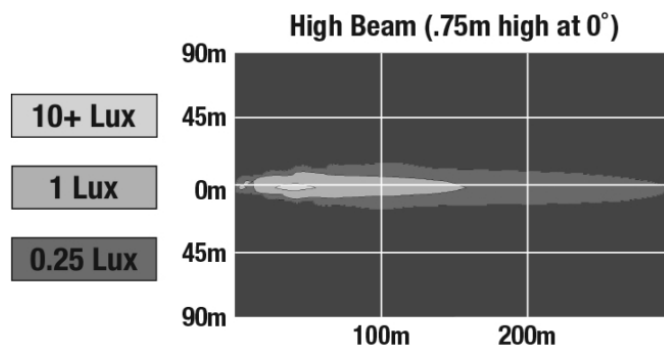

90mm LED Headlight - Model 93

PRODUCT INFORMATION

Description	12-24V DOT/ECE LED High Beam Headlight with Front Position
Height	90.00 mm / 3.54 in
Width	90.00 mm / 3.54 in
Depth	95.00 mm / 3.74 in
Shape	Round
Outer Lens Material	Polycarbonate
Outer Lens Color	Clear
Housing Material	Die-Cast Aluminum
Housing Color	Black
Bezel Color	Black
Minimum Operating Temperature	-40 °C / -40 °F
Maximum Operating Temperature	65 °C / 149 °F
Connector or Wiring	Deutsch DT04-3P
Mating Connector	Deutsch DT06-3S
Product Weight	1.22 lbs / 0.55 kgs
Shipping Weight	1.44 lbs / 0.65 kgs

ELECTRICAL SPECIFICATIONS

Input Voltage	12-24V DC
Operating Voltage	10-31V DC
Transient Spike Protection	150V Peak @ 1 HZ-100 Pulses
Black Wire	Ground
White Wire	High Beam
Yellow Wire	Front Position
Current Draw	0.80A @ 12V DC (High Beam) 0.40A @ 24V DC (High Beam) 0.40A @ 12V DC (Front Position) 0.20A @ 24V DC (Front Position)

REGULATORY STANDARDS COMPLIANCE

Buy America Standards	ECE Reg 10
ECE Reg 112	ECE Reg 7
Eco Friendly	FMVSS 108 s10.1 (Table XVIII)
IEC IP69K	

PHOTOMETRIC SPECIFICATIONS

Raw Lumen Output	630
Effective Lumen Output	230
Candela Output	45,000
Nominal LED Color Temperature	5000 K
Beam Pattern(s)	Forward Lighting - High Beam (DOT/ECE) Signalization - Front Position