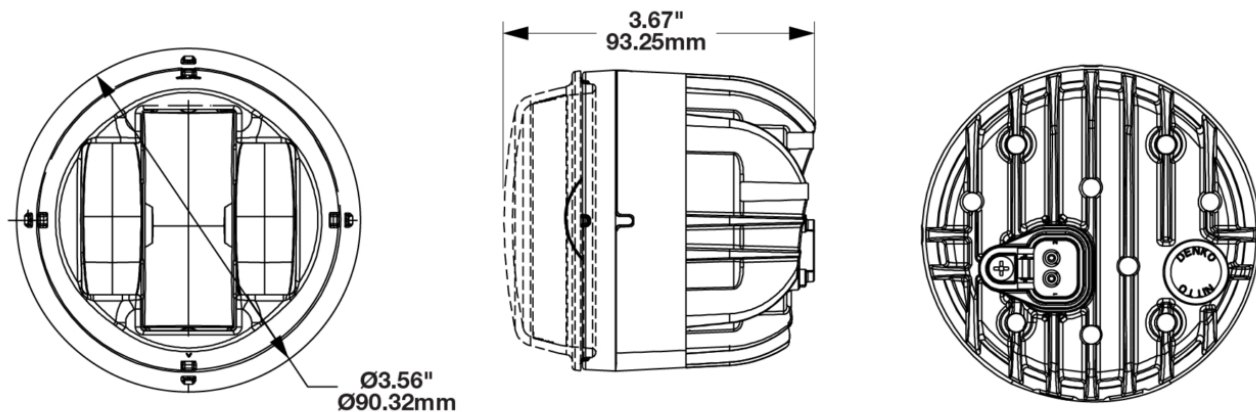

PRODUCT DIMENSIONS

Print date: 2026-05-09

© 2026 J.W. Speaker Corporation • Germantown, WI U.S.A.
www.jwspeaker.com • speaker@jwspeaker.com • 262.251.6660

J.W. SPEAKER
Engineered. Lighting. Solutions.