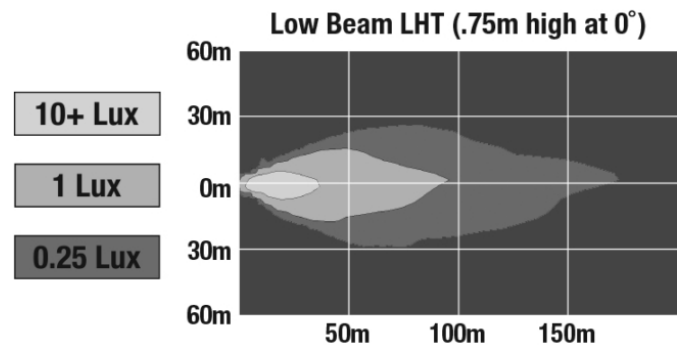

Print date: 2026-04-18

© 2026 J.W. Speaker Corporation • Germantown, WI U.S.A.
www.jwspeaker.com • speaker@jwspeaker.com • 262.251.6660

J.W. SPEAKER
Engineered. Lighting. Solutions.