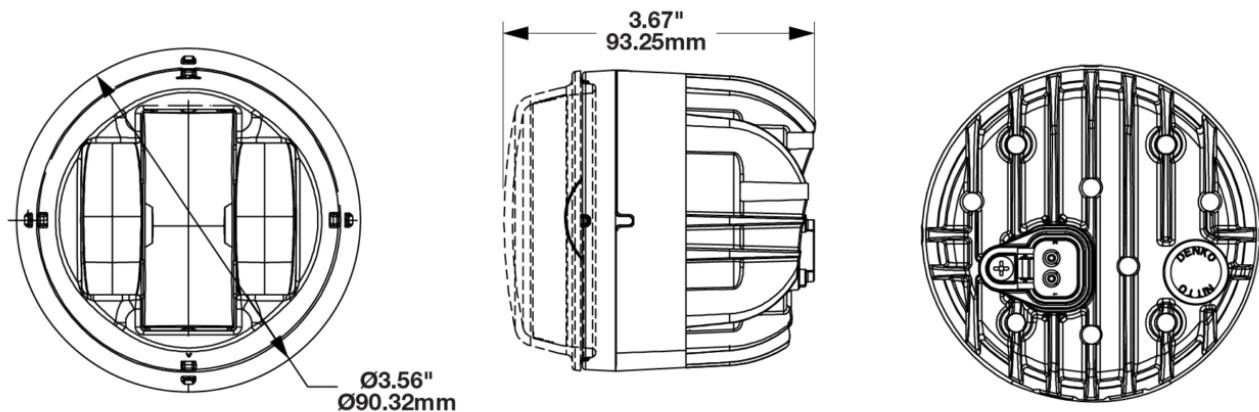

PRODUCT DIMENSIONS

Print date: 2026-07-10

© 2026 J.W. Speaker Corporation • Germantown, WI U.S.A.
www.jwspeaker.com • speaker@jwspeaker.com • 262.251.6660

J.W. SPEAKER
Engineered. Lighting. Solutions.