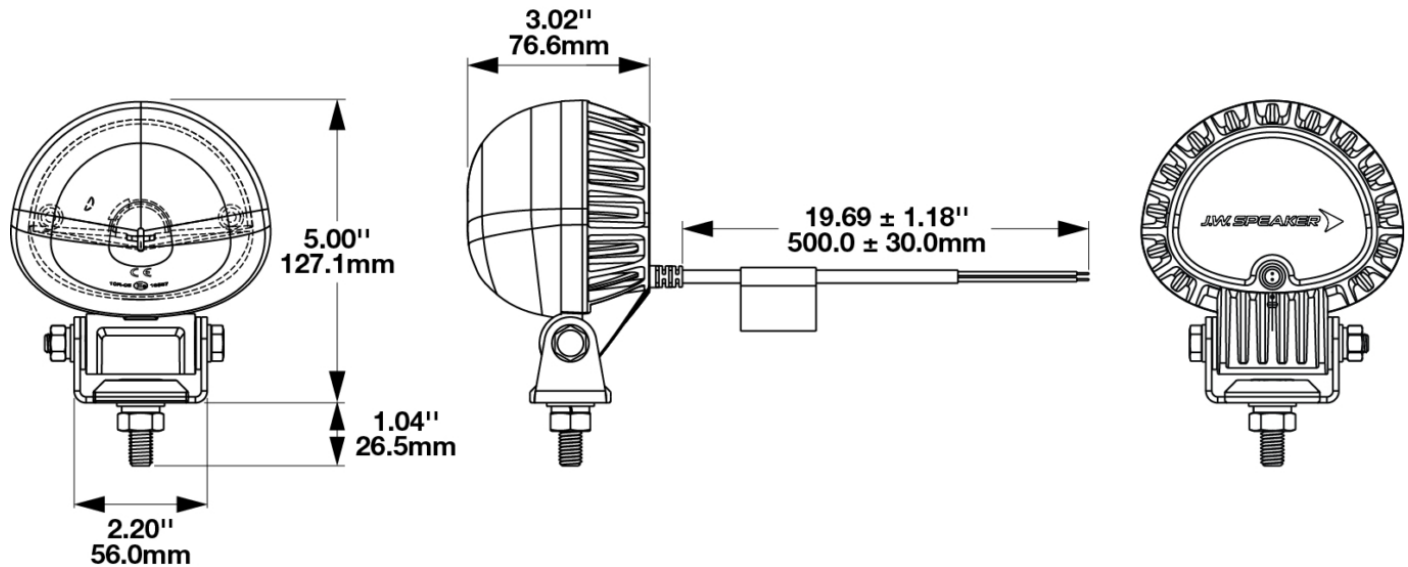

Model 777 GEN 2 - LED Forklift Warning Light and ARC Safety Light

PRODUCT INFORMATION

Description	12-72V DC ARC Warning Light - Green
Height	127.10 mm / 5 in
Width	110.30 mm / 4.34 in
Depth	76.60 mm / 3.02 in
Outer Lens Material	Polycarbonate
Outer Lens Color	Clear
Housing Material	Die-Cast Aluminum
Housing Color	Black
Bezel Color	Black
Mounting Hardware Description	(x1) M10-30
Mounting Type	Pedestal
Minimum Operating Temperature	-40 °C / -40 °F
Maximum Operating Temperature	65 °C / 149 °F
Connector or Wiring	19.5" Bare Leads (tinned)
Product Weight	1.50 lbs / 0.68 kgs

ELECTRICAL SPECIFICATIONS

Input Voltage	12-72V DC
Operating Voltage	10-80V DC
Transient Spike Protection	330V Peak @ 1 HZ-100 Pulses
Black Wire	Negative
Red Wire	Positive
Current Draw	1.06A @ 12V DC 0.51A @ 24V DC 0.34A @ 36V DC 0.26A @ 48V DC 0.21A @ 60V DC 0.18A @ 72V DC

ECE Reg 10
IEC IP69K
SAE J1455

IEC IP67
SAE J1113-13

PHOTOMETRIC SPECIFICATIONS

Effective Lumen Output 100
Candela Output 3200
Beam Pattern(s) Warning - Keep Out Zone

PRODUCT WARNINGS

For California residents: