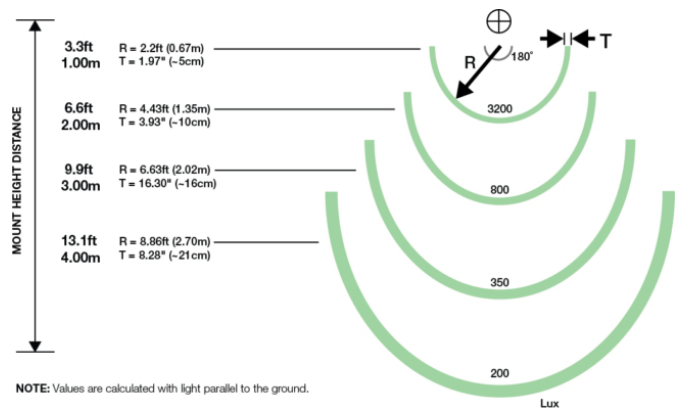

Model 777 GEN 2 - LED Forklift Warning Light and ARC Safety Light

PRODUCT INFORMATION

Description	12-72V DC ARC Warning Light - Green
Height	127.10 mm / 5 in
Width	110.30 mm / 4.34 in
Depth	76.60 mm / 3.02 in
Outer Lens Material	Polycarbonate
Outer Lens Color	Clear
Housing Material	Die-Cast Aluminum
Housing Color	Black
Bezel Color	Black
Mounting Hardware Description	(x1) M10-30
Mounting Type	Pedestal
Minimum Operating Temperature	-40 °C / -40 °F
Maximum Operating Temperature	65 °C / 149 °F
Connector or Wiring	19.5" Bare Leads (tinned)
Product Weight	1.50 lbs / 0.68 kgs

ECE Reg 10
IEC IP69K
SAE J1455

IEC IP67
SAE J1113-13

PHOTOMETRIC SPECIFICATIONS

Effective Lumen Output 100
Candela Output 3200
Beam Pattern(s) Warning - Keep Out Zone

PRODUCT WARNINGS

For California residents: