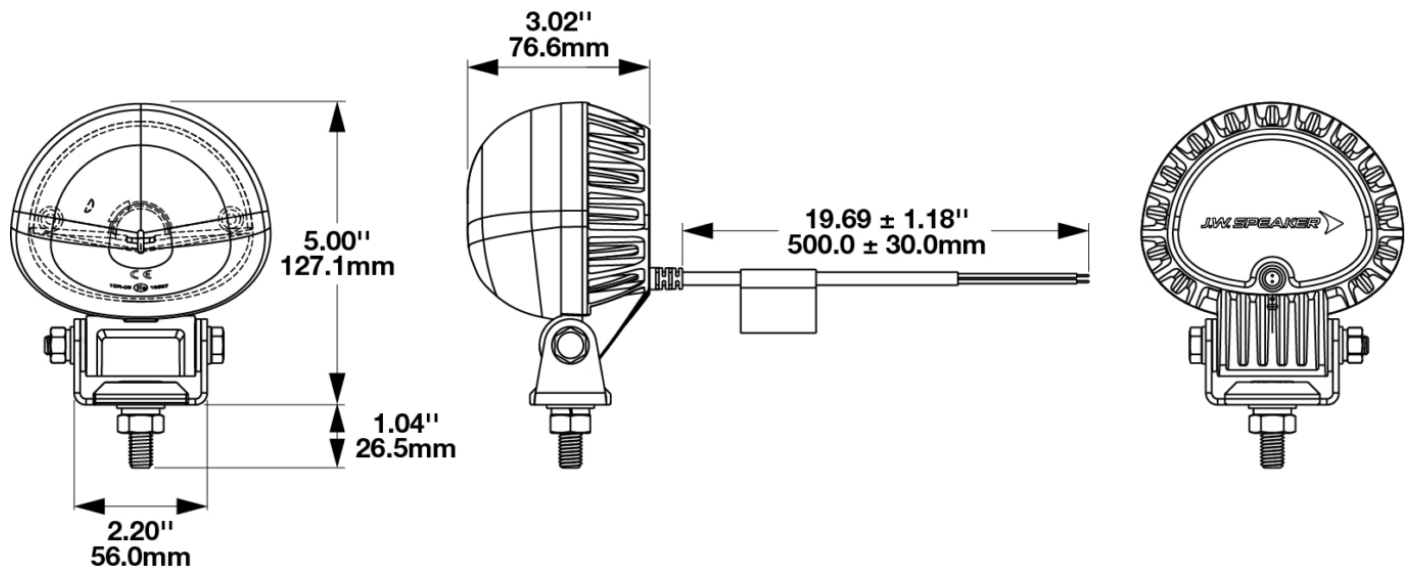

Model 777 GEN 2 - LED Forklift Warning Light and ARC Safety Light

PRODUCT INFORMATION

Description	12-72V DC Green ARC Warning Light
Height	127.10 mm / 5 in
Width	110.30 mm / 4.34 in
Depth	76.60 mm / 3.02 in
Outer Lens Material	Polycarbonate
Outer Lens Color	Clear
Housing Material	Die-Cast Aluminum
Housing Color	Black
Bezel Color	Black
Mounting Hardware Description	(x1) M10-30
Mounting Type	Pedestal
Minimum Operating Temperature	-40 °C / -40 °F
Maximum Operating Temperature	65 °C / 149 °F
Connector or Wiring	19.5" Bare Leads (tinned)
Product Weight	1.50 lbs / 0.68 kgs
Shipping Weight	1.50 lbs / 0.68 kgs

PRODUCT DIMENSIONS

ELECTRICAL SPECIFICATIONS

Input Voltage	12-72V DC
Operating Voltage	10-80V DC
Transient Spike Protection	330V Peak @ 1 HZ-100 Pulses
Black Wire	Negative
Red Wire	Positive
Current Draw	1.06A @ 12V DC 0.51A @ 24V DC 0.34A @ 36V DC 0.26A @ 48V DC 0.21A @ 60V DC 0.18A @ 72V DC

ECE Reg 10
IEC IP69K
SAE J1455

IEC IP67
SAE J1113-13

PHOTOMETRIC SPECIFICATIONS

Effective Lumen Output 100
Candela Output 3200
Beam Pattern(s) Warning - Keep Out Zone

APPLICATIONS

PRODUCT WARNINGS

For California residents: