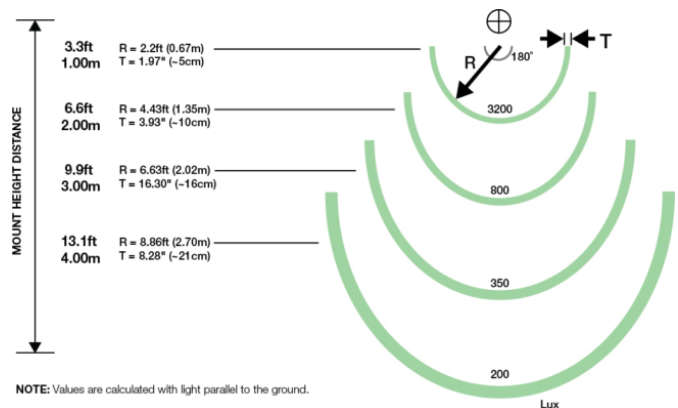

Model 777 GEN 2 - LED Forklift Warning Light and ARC Safety Light

PRODUCT INFORMATION

Description	12-72V DC Green ARC Warning Light
Height	127.10 mm / 5 in
Width	110.30 mm / 4.34 in
Depth	76.60 mm / 3.02 in
Outer Lens Material	Polycarbonate
Outer Lens Color	Clear
Housing Material	Die-Cast Aluminum
Housing Color	Black
Bezel Color	Black
Mounting Hardware Description	(x1) M10-30
Mounting Type	Pedestal
Minimum Operating Temperature	-40 °C / -40 °F
Maximum Operating Temperature	65 °C / 149 °F
Connector or Wiring	19.5" Bare Leads (tinned)
Product Weight	1.50 lbs / 0.68 kgs
Shipping Weight	1.50 lbs / 0.68 kgs

ECE Reg 10
IEC IP69K
SAE J1455

IEC IP67
SAE J1113-13

PHOTOMETRIC SPECIFICATIONS

Effective Lumen Output 100
Candela Output 3200
Beam Pattern(s) Warning - Keep Out Zone

APPLICATIONS

PRODUCT WARNINGS

For California residents: