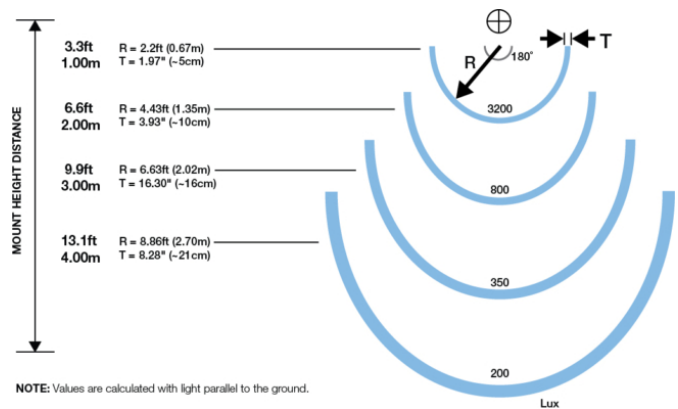

Model 777 GEN 2 - LED Forklift Warning Light and ARC Safety Light

PRODUCT INFORMATION

Description	12-72V DC ARC Warning Light – Blue
Height	127.10 mm / 5 in
Width	110.30 mm / 4.34 in
Depth	76.60 mm / 3.02 in
Outer Lens Material	Polycarbonate
Outer Lens Color	Clear
Housing Material	Die-Cast Aluminum
Housing Color	Black
Bezel Color	Black
Mounting Hardware Description	(x1) M10-30
Mounting Type	Pedestal
Minimum Operating Temperature	-40 °C / -40 °F
Maximum Operating Temperature	65 °C / 149 °F
Connector or Wiring	19.5" Bare Leads (tinned)
Product Weight	1.50 lbs / 0.68 kgs

ECE Reg 10
IEC IP69K
SAE J1455

IEC IP67
SAE J1113-13

PHOTOMETRIC SPECIFICATIONS

Effective Lumen Output 100
Candela Output 3200
Beam Pattern(s) Warning - Keep Out Zone

APPLICATIONS

Print date: 2021-06-19

© 2021 J.W. Speaker Corporation • Germantown, WI U.S.A.
www.jwspeaker.com • speaker@jwspeaker.com • 262.251.6660