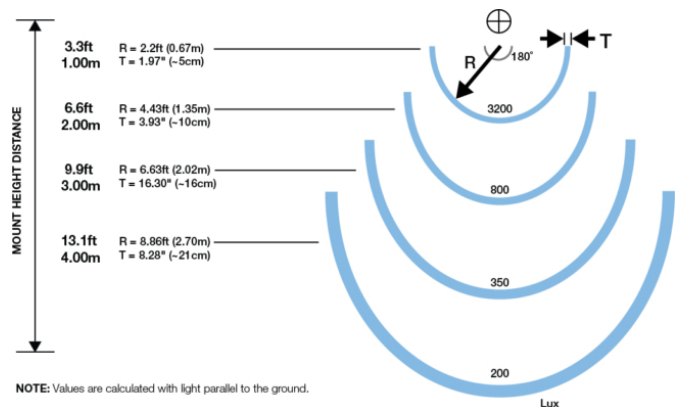

Model 777 GEN 2 - LED Forklift Warning Light and ARC Safety Light

PRODUCT INFORMATION

Description	12-72V DC Blue ARC Warning Light
Height	127.10 mm / 5 in
Width	110.30 mm / 4.34 in
Depth	76.60 mm / 3.02 in
Outer Lens Material	Polycarbonate
Outer Lens Color	Clear
Housing Material	Die-Cast Aluminum
Housing Color	Black
Bezel Color	Black
Mounting Hardware Description	(x1) M10-30
Mounting Type	Pedestal
Minimum Operating Temperature	-40 °C / -40 °F
Maximum Operating Temperature	65 °C / 149 °F
Connector or Wiring	19.5" Bare Leads (tinned)
Product Weight	1.50 lbs / 0.68 kgs
Shipping Weight	1.50 lbs / 0.68 kgs

ECE Reg 10
IEC IP69K
SAE J1455

IEC IP67
SAE J1113-13

PHOTOMETRIC SPECIFICATIONS

Effective Lumen Output 100
Candela Output 3200
Beam Pattern(s) Warning - Keep Out Zone

APPLICATIONS

Print date: 2022-07-01

© 2022 J.W. Speaker Corporation • Germantown, WI U.S.A.
www.jwspeaker.com • speaker@jwspeaker.com • 262.251.6660