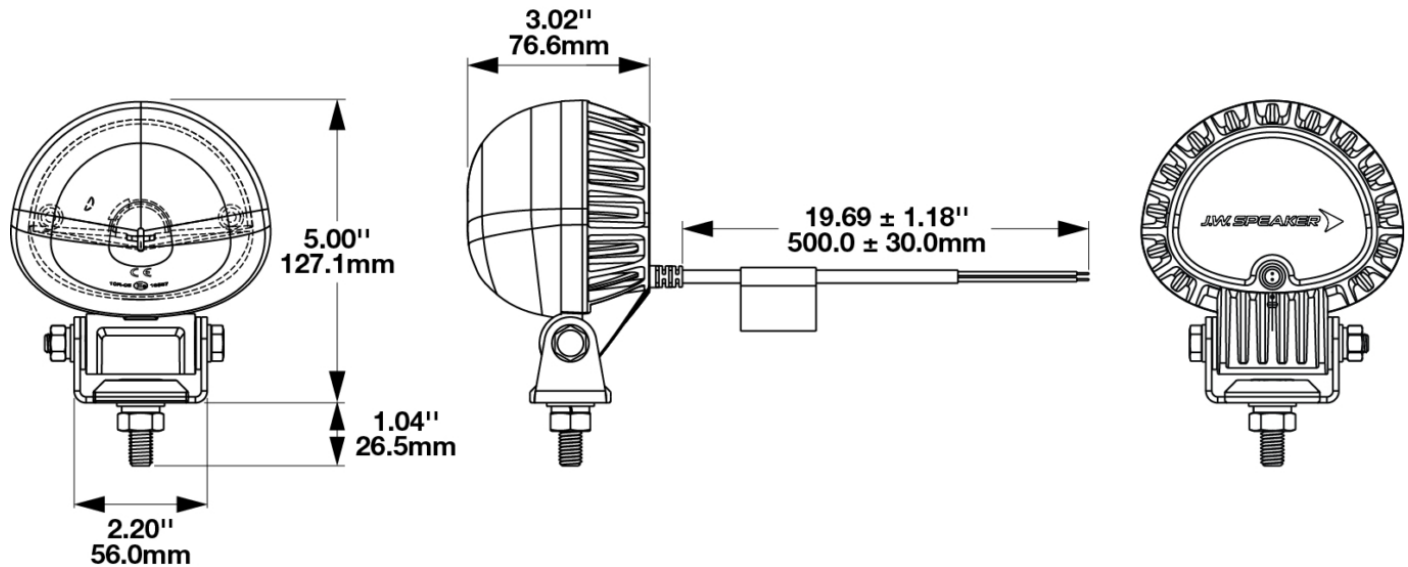

Model 777 GEN 2 - LED Forklift Warning Light and ARC Safety Light

PRODUCT INFORMATION

Description	12-72V DC ARC Warning Light – Blue
Height	127.10 mm / 5 in
Width	110.30 mm / 4.34 in
Depth	76.60 mm / 3.02 in
Outer Lens Material	Polycarbonate
Outer Lens Color	Clear
Housing Material	Die-Cast Aluminum
Housing Color	Black
Bezel Color	Black
Mounting Hardware Description	(x1) M10-30
Mounting Type	Pedestal
Minimum Operating Temperature	-40 °C / -40 °F
Maximum Operating Temperature	65 °C / 149 °F
Connector or Wiring	19.5" Bare Leads (tinned)
Product Weight	1.50 lbs / 0.68 kgs

PRODUCT DIMENSIONS

ELECTRICAL SPECIFICATIONS

Input Voltage	12-72V DC
Operating Voltage	10-80V DC
Transient Spike Protection	330V Peak @ 1 HZ-100 Pulses
Black Wire	Negative
Red Wire	Positive
Current Draw	1.09A @ 12V DC 0.52A @ 24V DC 0.34A @ 36V DC 0.26A @ 48V DC 0.21A @ 60V DC 0.18A @ 72V DC

ECE Reg 10
IEC IP69K
SAE J1455

IEC IP67
SAE J1113-13

PHOTOMETRIC SPECIFICATIONS

Effective Lumen Output 100
Candela Output 3200
Beam Pattern(s) Warning - Keep Out Zone

APPLICATIONS

Print date: 2021-06-19

© 2021 J.W. Speaker Corporation • Germantown, WI U.S.A.
www.jwspeaker.com • speaker@jwspeaker.com • 262.251.6660