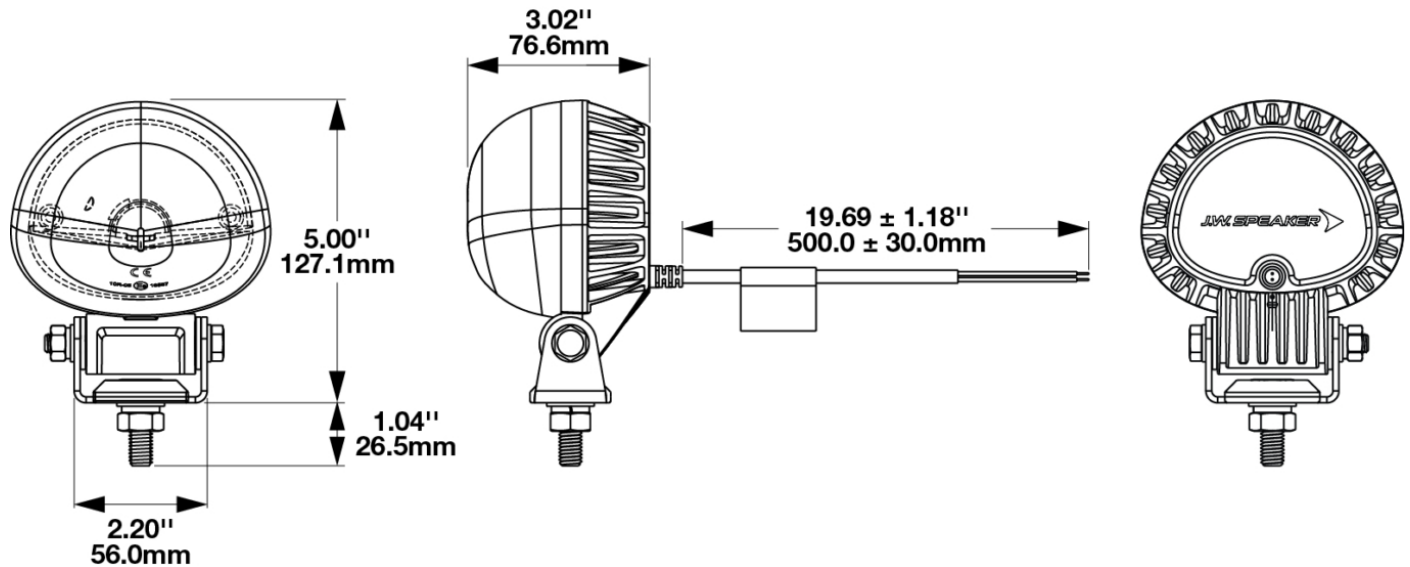

Model 777 GEN 2 - LED Forklift Warning Light and ARC Safety Light

PRODUCT INFORMATION

Description	12-72V DC Blue ARC Warning Light
Height	127.10 mm / 5 in
Width	110.30 mm / 4.34 in
Depth	76.60 mm / 3.02 in
Outer Lens Material	Polycarbonate
Outer Lens Color	Clear
Housing Material	Die-Cast Aluminum
Housing Color	Black
Bezel Color	Black
Mounting Hardware Description	(x1) M10-30
Mounting Type	Pedestal
Minimum Operating Temperature	-40 °C / -40 °F
Maximum Operating Temperature	65 °C / 149 °F
Connector or Wiring	19.5" Bare Leads (tinned)
Product Weight	1.50 lbs / 0.68 kgs
Shipping Weight	1.50 lbs / 0.68 kgs

PRODUCT DIMENSIONS

ELECTRICAL SPECIFICATIONS

Input Voltage	12-72V DC
Operating Voltage	10-80V DC
Transient Spike Protection	330V Peak @ 1 HZ-100 Pulses
Black Wire	Negative
Red Wire	Positive
Current Draw	1.09A @ 12V DC 0.52A @ 24V DC 0.34A @ 36V DC 0.26A @ 48V DC 0.21A @ 60V DC 0.18A @ 72V DC

ECE Reg 10
IEC IP69K
SAE J1455

IEC IP67
SAE J1113-13

PHOTOMETRIC SPECIFICATIONS

Effective Lumen Output 100
Candela Output 3200
Beam Pattern(s) Warning - Keep Out Zone

APPLICATIONS

Print date: 2022-07-01

© 2022 J.W. Speaker Corporation • Germantown, WI U.S.A.
www.jwspeaker.com • speaker@jwspeaker.com • 262.251.6660