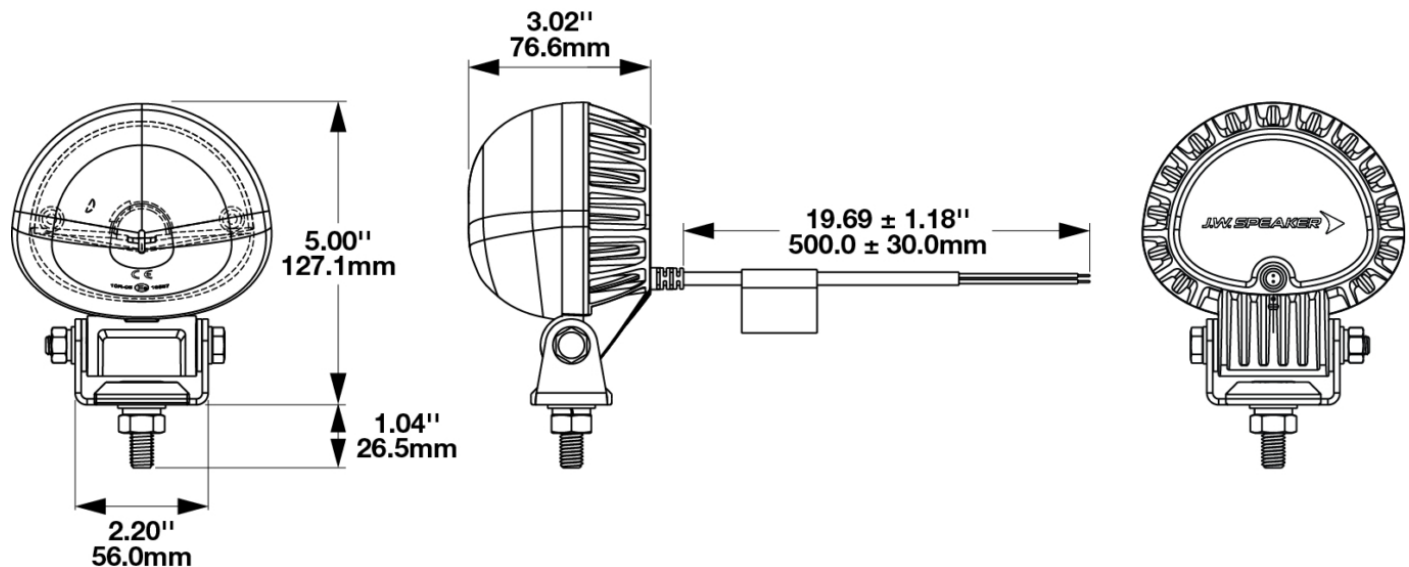

Model 777 GEN 2 - LED Forklift Warning Light and ARC Safety Light

PRODUCT INFORMATION

Description	12-72V DC Red ARC Warning Light
Height	127.10 mm / 5 in
Width	110.30 mm / 4.34 in
Depth	76.60 mm / 3.02 in
Outer Lens Material	Polycarbonate
Outer Lens Color	Clear
Housing Material	Die-Cast Aluminum
Housing Color	Black
Bezel Color	Black
Mounting Hardware Description	(x1) M10-30
Mounting Type	Pedestal
Minimum Operating Temperature	-40 °C / -40 °F
Maximum Operating Temperature	65 °C / 149 °F
Connector or Wiring	19.5" Bare Leads (tinned)
Product Weight	1.50 lbs / 0.68 kgs
Shipping Weight	1.50 lbs / 0.68 kgs

PRODUCT DIMENSIONS

ELECTRICAL SPECIFICATIONS

Input Voltage	12-72V DC
Operating Voltage	10-80V DC
Transient Spike Protection	330V Peak @ 1 HZ-100 Pulses
Black Wire	Negative
Red Wire	Positive
Current Draw	1.08A @ 12V DC 0.51A @ 24V DC 0.34A @ 36V DC 0.26A @ 48V DC 0.21A @ 60V DC 0.18A @ 72V DC

ECE Reg 10
IEC IP69K
SAE J1455

IEC IP67
SAE J1113-13

PHOTOMETRIC SPECIFICATIONS

Effective Lumen Output 100
Candela Output 3200
Beam Pattern(s) Warning - Keep Out Zone

APPLICATIONS

PRODUCT WARNINGS

For California residents: