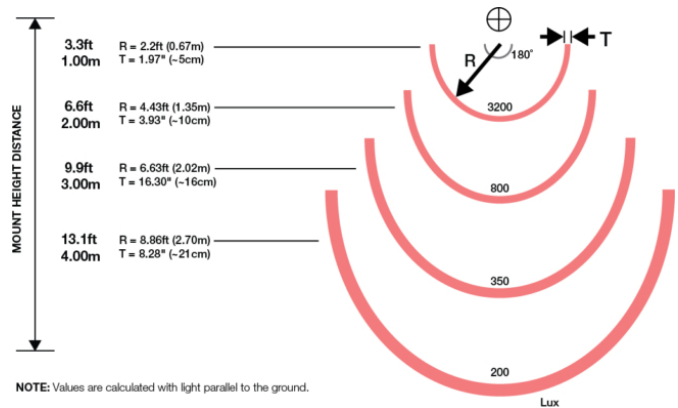

Model 777 GEN 2 - LED Forklift Warning Light and ARC Safety Light

PRODUCT INFORMATION

Description	12-72V DC Red ARC Warning Light
Height	127.10 mm / 5 in
Width	110.30 mm / 4.34 in
Depth	76.60 mm / 3.02 in
Outer Lens Material	Polycarbonate
Outer Lens Color	Clear
Housing Material	Die-Cast Aluminum
Housing Color	Black
Bezel Color	Black
Mounting Hardware Description	(x1) M10-30
Mounting Type	Pedestal
Minimum Operating Temperature	-40 °C / -40 °F
Maximum Operating Temperature	65 °C / 149 °F
Connector or Wiring	19.5" Bare Leads (tinned)
Product Weight	1.50 lbs / 0.68 kgs
Shipping Weight	1.50 lbs / 0.68 kgs

ECE Reg 10
IEC IP69K
SAE J1455

IEC IP67
SAE J1113-13

PHOTOMETRIC SPECIFICATIONS

Effective Lumen Output 100
Candela Output 3200
Beam Pattern(s) Warning - Keep Out Zone

APPLICATIONS

PRODUCT WARNINGS

For California residents: