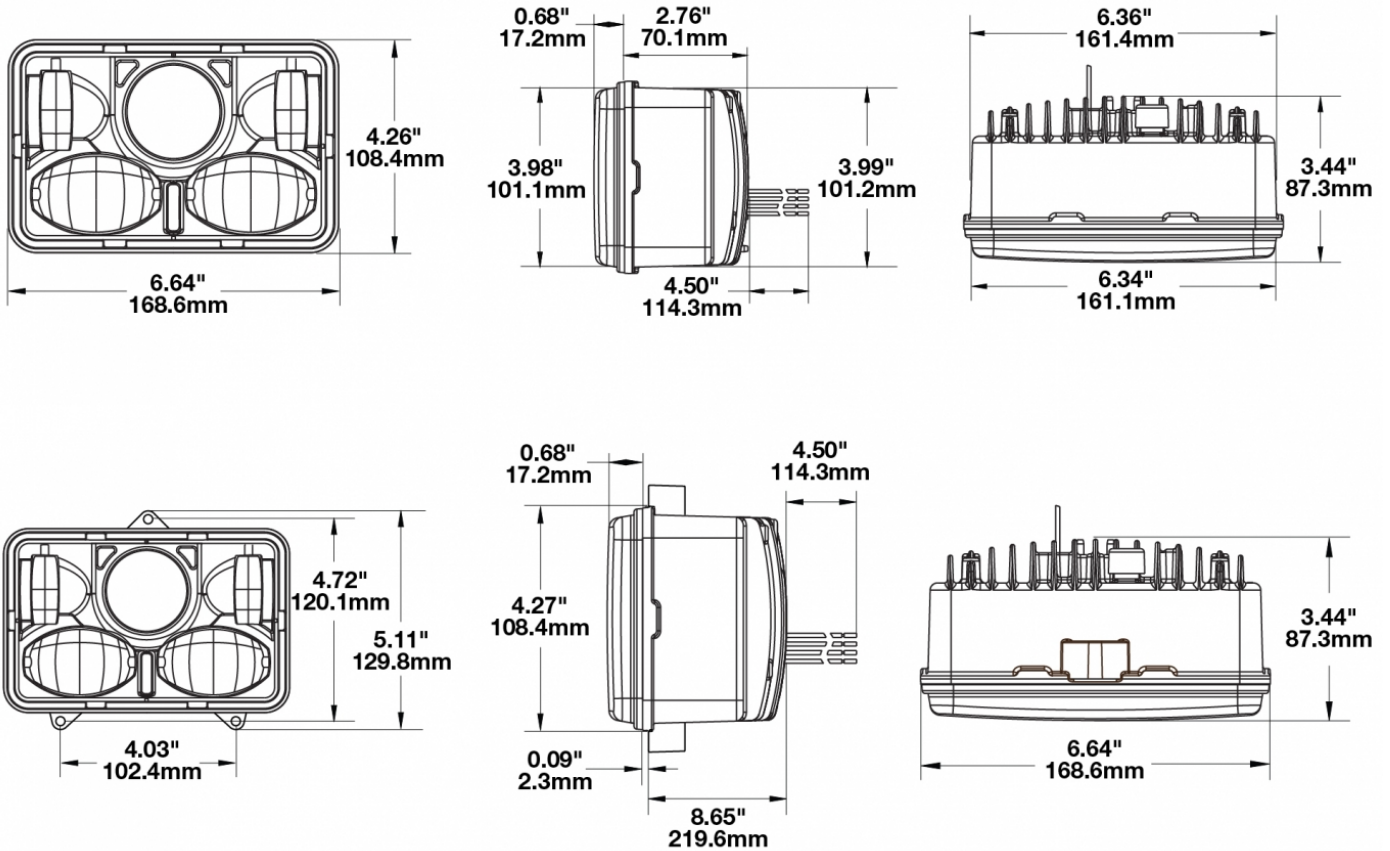

LED Headlight - Model 8820

PRODUCT DIMENSIONS

Print date: 2017-07-25

© 2017 J.W. Speaker Corporation • Germantown, WI U.S.A.
www.jwspeaker.com • speaker@jwspeaker.com • 262.251.6660