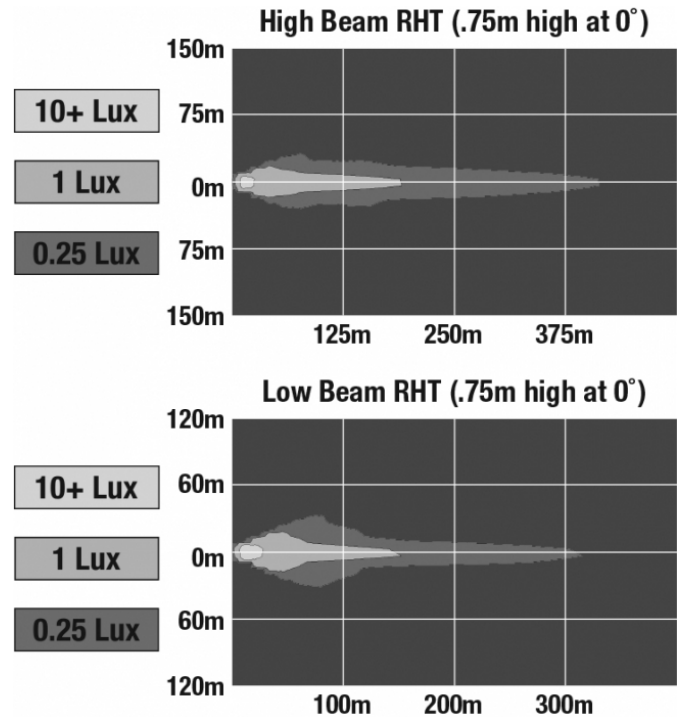

## PRODUCT INFORMATION

<b>Description</b>	12-24 DOT/ECE LED RHT High & Low Beam Headlight with FP & 3 Point Mount
<b>Height</b>	129.79 mm / 5.11 in
<b>Width</b>	168.66 mm / 6.64 in
<b>Depth</b>	87.38 mm / 3.44 in
<b>Shape</b>	Rectangular
<b>Outer Lens Material</b>	Polycarbonate
<b>Outer Lens Color</b>	Clear
<b>Housing Material</b>	Aluminum
<b>Housing Color</b>	Black
<b>Bezel Color</b>	Black
<b>Mounting Type</b>	3 Point Mount
<b>Connector or Wiring</b>	12" Flying Leads
<b>Product Weight</b>	2.50 lbs / 1.13 kgs
<b>Shipping Weight</b>	3.15 lbs / 1.43 kgs

## ELECTRICAL SPECIFICATIONS

---

<b>Input Voltage</b>	12-24V DC
<b>Operating Voltage</b>	10-30V DC
<b>Black Wire</b>	Ground
<b>White Wire</b>	High Beam
<b>Yellow Wire</b>	Low Beam
<b>Red Wire</b>	Front Position
<b>Current Draw</b>	1.11A @ 12V DC (Low Beam) 0.96A @ 24V DC (Low Beam) 2.14A @ 12V DC (High Beam) 1.53A @ 24V DC (High Beam) 0.056A @ 12V DC (Front Position) 0.065A @ 24V DC (Front Position)

## PHOTOMETRIC SPECIFICATIONS

<b>Raw Lumen Output</b>	2,100 (High Beam); 1,850 (Low Beam)
<b>Effective Lumen Output</b>	755 (High Beam); 645 (Low Beam)
<b>Beam Pattern(s)</b>	Forward Lighting - High Beam (DOT/ECE) Forward Lighting - Low Beam (DOT) Forward Lighting - Low Beam (ECE Right Hand) Signalization - Front Position