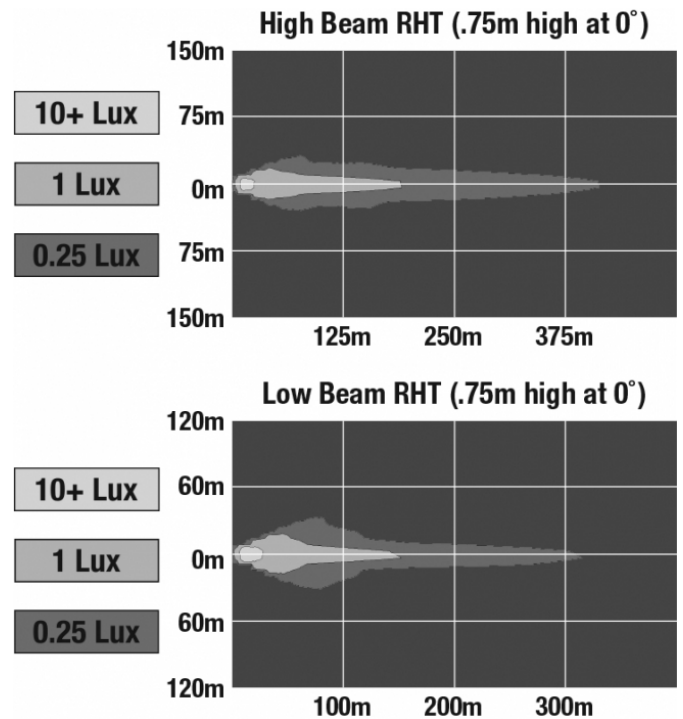

LED Headlights - Model 8820

PRODUCT INFORMATION

Description	12-24 DOT/ECE LED RHT High & Low Beam Headlight with FP & 3 Point Mount
Height	129.79 mm / 5.11 in
Width	168.66 mm / 6.64 in
Depth	87.38 mm / 3.44 in
Shape	Rectangular
Outer Lens Material	Polycarbonate
Outer Lens Color	Clear
Housing Material	Aluminum
Housing Color	Black
Bezel Color	Black
Mounting Type	3 Point Mount
Connector or Wiring	12" Flying Leads
Product Weight	2.50 lbs / 1.13 kgs
Shipping Weight	3.15 lbs / 1.43 kgs

ELECTRICAL SPECIFICATIONS

Input Voltage	12-24V DC
Operating Voltage	10-30V DC
Black Wire	Ground
White Wire	High Beam
Yellow Wire	Low Beam
Red Wire	Front Position
Current Draw	1.11A @ 12V DC (Low Beam) 0.96A @ 24V DC (Low Beam) 2.14A @ 12V DC (High Beam) 1.53A @ 24V DC (High Beam) 0.056A @ 12V DC (Front Position) 0.065A @ 24V DC (Front Position)

J.W. SPEAKER 
Engineered. Lighting. Solutions.

LED Headlights - Model 8820

PHOTOMETRIC SPECIFICATIONS

Raw Lumen Output	2,100 (High Beam); 1,850 (Low Beam)
Effective Lumen Output	755 (High Beam); 645 (Low Beam)
Beam Pattern(s)	Forward Lighting - High Beam (DOT/ECE) Forward Lighting - Low Beam (DOT) Forward Lighting - Low Beam (ECE Right Hand) Signalization - Front Position