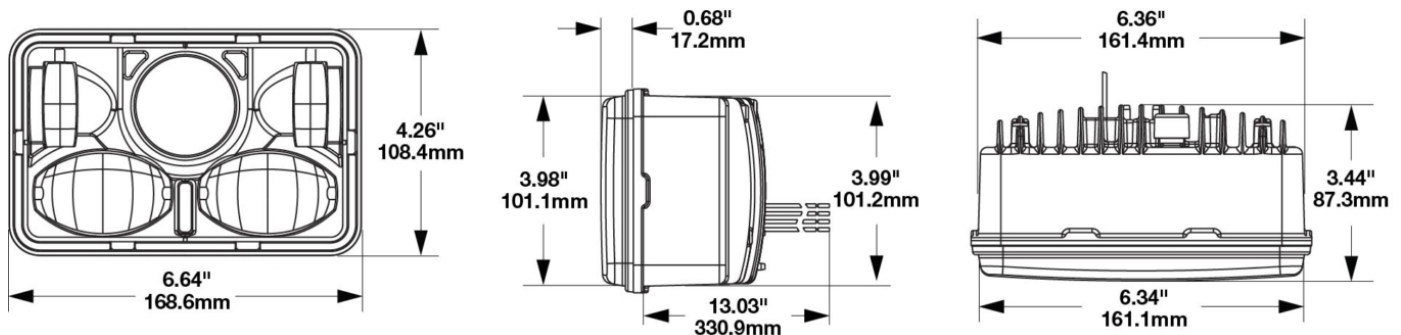

PRODUCT DIMENSIONS

Print date: 2025-04-29

© 2025 J.W. Speaker Corporation • Germantown, WI U.S.A.
www.jwspeaker.com • speaker@jwspeaker.com • 262.251.6660

J.W. SPEAKER
Engineered. Lighting. Solutions.