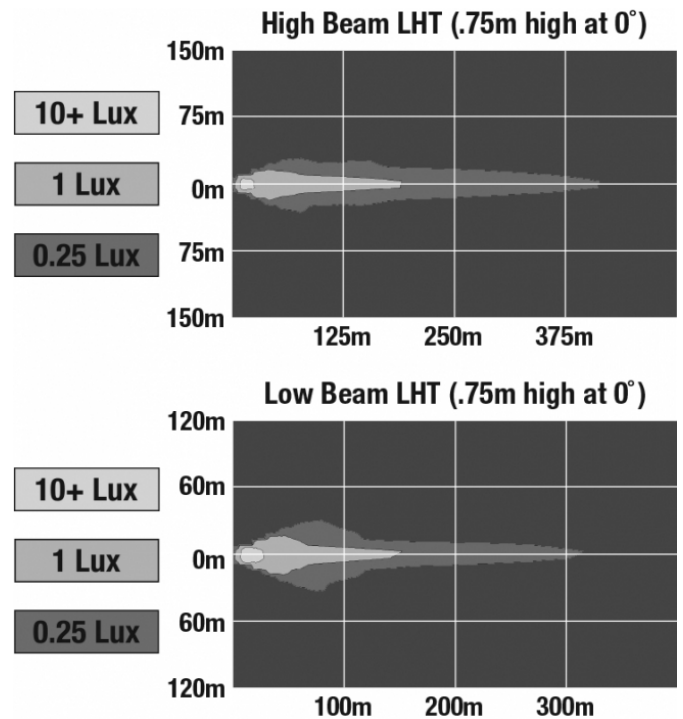

## PRODUCT INFORMATION

<b>Description</b>	12-24 ECE LED LHT High & Low Beam Headlight with FP & Panel Mount
<b>Height</b>	129.79 mm / 5.11 in
<b>Width</b>	168.66 mm / 6.64 in
<b>Depth</b>	87.38 mm / 3.44 in
<b>Shape</b>	Rectangular
<b>Outer Lens Material</b>	Polycarbonate
<b>Outer Lens Color</b>	Clear
<b>Housing Material</b>	Aluminum
<b>Housing Color</b>	Black
<b>Bezel Color</b>	Black
<b>Mounting Type</b>	Panel Mount
<b>Connector or Wiring</b>	12" Flying Leads
<b>Product Weight</b>	2.50 lbs / 1.13 kgs
<b>Shipping Weight</b>	2.84 lbs / 1.29 kgs

## ELECTRICAL SPECIFICATIONS

---

<b>Input Voltage</b>	12-24V DC
<b>Operating Voltage</b>	10-30V DC
<b>Black Wire</b>	Ground
<b>White Wire</b>	High Beam
<b>Yellow Wire</b>	Low Beam
<b>Red Wire</b>	Front Position
<b>Current Draw</b>	1.11A @ 12V DC (Low Beam) 0.96A @ 24V DC (Low Beam) 2.14A @ 12V DC (High Beam) 1.56A @ 24V DC (High Beam) 0.056A @ 12V DC (Front Position) 0.065A @ 24V DC (Front Position)

## PHOTOMETRIC SPECIFICATIONS

<b>Raw Lumen Output</b>	2,100 (High Beam); 1,850 (Low Beam)
<b>Effective Lumen Output</b>	755 (High Beam); 645 (Low Beam)
<b>Beam Pattern(s)</b>	Forward Lighting - High Beam (DOT/ECE) Forward Lighting - Low Beam (ECE Left Hand) Signalization - Front Position