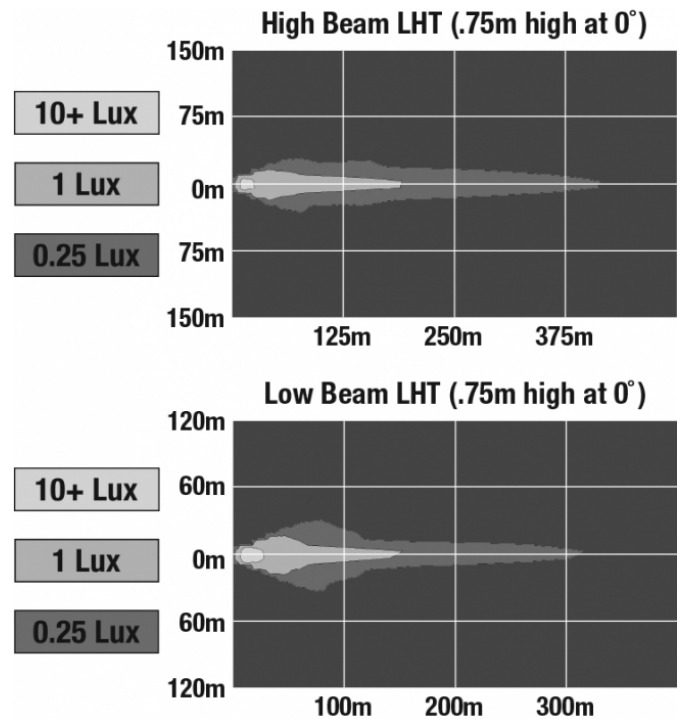

## PRODUCT INFORMATION

<b>Description</b>	12-24 ECE LED LHT High & Low Beam Headlight with FP & 3 Point Mount
<b>Height</b>	129.79 mm / 5.11 in
<b>Width</b>	168.66 mm / 6.64 in
<b>Depth</b>	87.38 mm / 3.44 in
<b>Shape</b>	Rectangular
<b>Outer Lens Material</b>	Polycarbonate
<b>Outer Lens Color</b>	Clear
<b>Housing Material</b>	Aluminum
<b>Housing Color</b>	Black
<b>Bezel Color</b>	Black
<b>Mounting Type</b>	3 Point Mount
<b>Connector or Wiring</b>	12" Flying Leads
<b>Product Weight</b>	2.50 lbs / 1.13 kgs
<b>Shipping Weight</b>	2.84 lbs / 1.29 kgs

## ELECTRICAL SPECIFICATIONS

---

<b>Input Voltage</b>	12-24V DC
<b>Operating Voltage</b>	10-30V DC
<b>Black Wire</b>	Ground
<b>White Wire</b>	High Beam
<b>Yellow Wire</b>	Low Beam
<b>Red Wire</b>	Front Position
<b>Current Draw</b>	1.11A @ 12V DC (Low Beam) 0.96A @ 24V DC (Low Beam) 2.14A @ 12V DC (High Beam) 1.56A @ 24V DC (High Beam) 0.056A @ 12V DC (Front Position) 0.065A @ 24V DC (Front Position)

## PHOTOMETRIC SPECIFICATIONS

<b>Raw Lumen Output</b>	2,100 (High Beam); 1,850 (Low Beam)
<b>Effective Lumen Output</b>	755 (High Beam); 645 (Low Beam)
<b>Beam Pattern(s)</b>	Forward Lighting - High Beam (DOT/ECE) Forward Lighting - Low Beam (ECE Left Hand) Signalization - Front Position