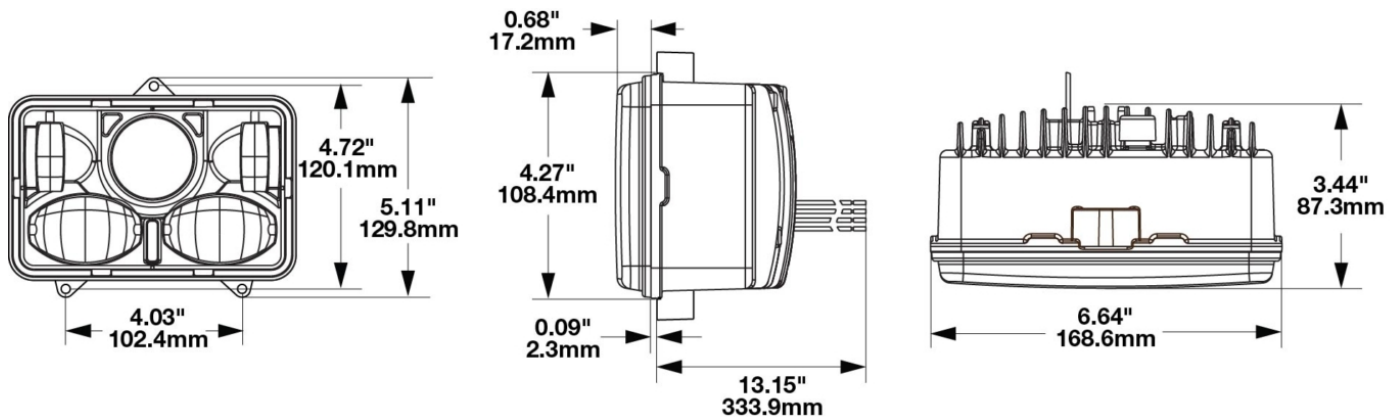

PRODUCT DIMENSIONS

Print date: 2026-04-21

© 2026 J.W. Speaker Corporation • Germantown, WI U.S.A.
www.jwspeaker.com • speaker@jwspeaker.com • 262.251.6660

J.W. SPEAKER
Engineered. Lighting. Solutions.