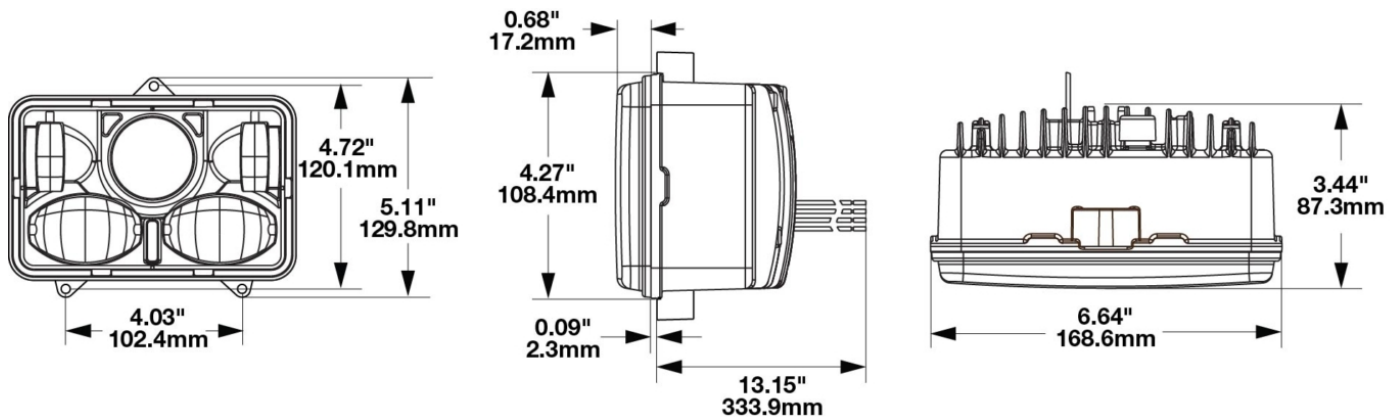

PRODUCT DIMENSIONS

Print date: 2026-07-08

© 2026 J.W. Speaker Corporation • Germantown, WI U.S.A.
www.jwspeaker.com • speaker@jwspeaker.com • 262.251.6660

J.W. SPEAKER
Engineered. Lighting. Solutions.