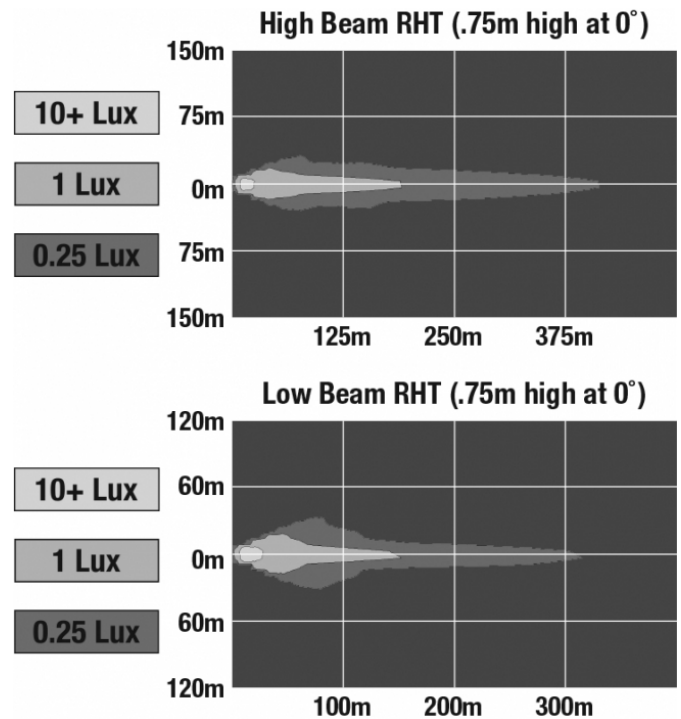

LED Headlights - Model 8820

PRODUCT INFORMATION

Description	12-24 DOT/ECE LED RHT High & Low Beam Headlight with FP & 3 Point Mount
Height	129.79 mm / 5.11 in
Width	168.66 mm / 6.64 in
Depth	87.38 mm / 3.44 in
Shape	Rectangular
Outer Lens Material	Polycarbonate
Outer Lens Color	Clear
Housing Material	Aluminum
Housing Color	Black
Bezel Color	Black
Mounting Type	3 Point Mount
Connector or Wiring	12" Flying Leads
Product Weight	2.50 lbs / 1.13 kgs
Shipping Weight	3.15 lbs / 1.43 kgs

ELECTRICAL SPECIFICATIONS

Input Voltage	12-24V DC
Operating Voltage	10-30V DC
Black Wire	Ground
White Wire	High Beam
Yellow Wire	Low Beam
Red Wire	Front Position
Current Draw	1.11A @ 12V DC (Low Beam) 0.96A @ 24V DC (Low Beam) 2.14A @ 12V DC (High Beam) 1.53A @ 24V DC (High Beam) 0.056A @ 12V DC (Front Position) 0.065A @ 24V DC (Front Position)

J.W. SPEAKER 
Engineered. Lighting. Solutions.

LED Headlights - Model 8820

PHOTOMETRIC SPECIFICATIONS

Raw Lumen Output	2,100 (High Beam); 1,850 (Low Beam)
Effective Lumen Output	755 (High Beam); 645 (Low Beam)
Beam Pattern(s)	Forward Lighting - High Beam (DOT/ECE) Forward Lighting - Low Beam (DOT) Forward Lighting - Low Beam (ECE Right Hand) Signalization - Front Position