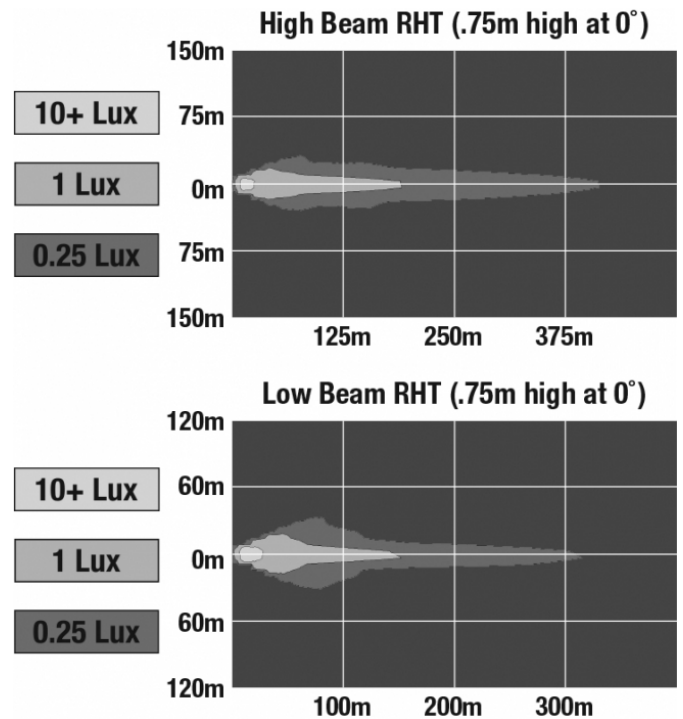

## PRODUCT INFORMATION

<b>Description</b>	12-24 DOT/ECE LED RHT High & Low Beam Headlight with FP & 3 Point Mount
<b>Height</b>	129.79 mm / 5.11 in
<b>Width</b>	168.66 mm / 6.64 in
<b>Depth</b>	87.38 mm / 3.44 in
<b>Shape</b>	Rectangular
<b>Outer Lens Material</b>	Polycarbonate
<b>Outer Lens Color</b>	Clear
<b>Housing Material</b>	Aluminum
<b>Housing Color</b>	Black
<b>Bezel Color</b>	Black
<b>Mounting Type</b>	3 Point Mount
<b>Connector or Wiring</b>	12" Flying Leads
<b>Product Weight</b>	2.50 lbs / 1.13 kgs
<b>Shipping Weight</b>	3.15 lbs / 1.43 kgs

## ELECTRICAL SPECIFICATIONS

---

<b>Input Voltage</b>	12-24V DC
<b>Operating Voltage</b>	10-30V DC
<b>Black Wire</b>	Ground
<b>White Wire</b>	High Beam
<b>Yellow Wire</b>	Low Beam
<b>Red Wire</b>	Front Position
<b>Current Draw</b>	1.11A @ 12V DC (Low Beam) 0.96A @ 24V DC (Low Beam) 2.14A @ 12V DC (High Beam) 1.53A @ 24V DC (High Beam) 0.056A @ 12V DC (Front Position) 0.065A @ 24V DC (Front Position)

## PHOTOMETRIC SPECIFICATIONS

<b>Raw Lumen Output</b>	2,100 (High Beam); 1,850 (Low Beam)
<b>Effective Lumen Output</b>	755 (High Beam); 645 (Low Beam)
<b>Beam Pattern(s)</b>	Forward Lighting - High Beam (DOT/ECE) Forward Lighting - Low Beam (DOT) Forward Lighting - Low Beam (ECE Right Hand) Signalization - Front Position