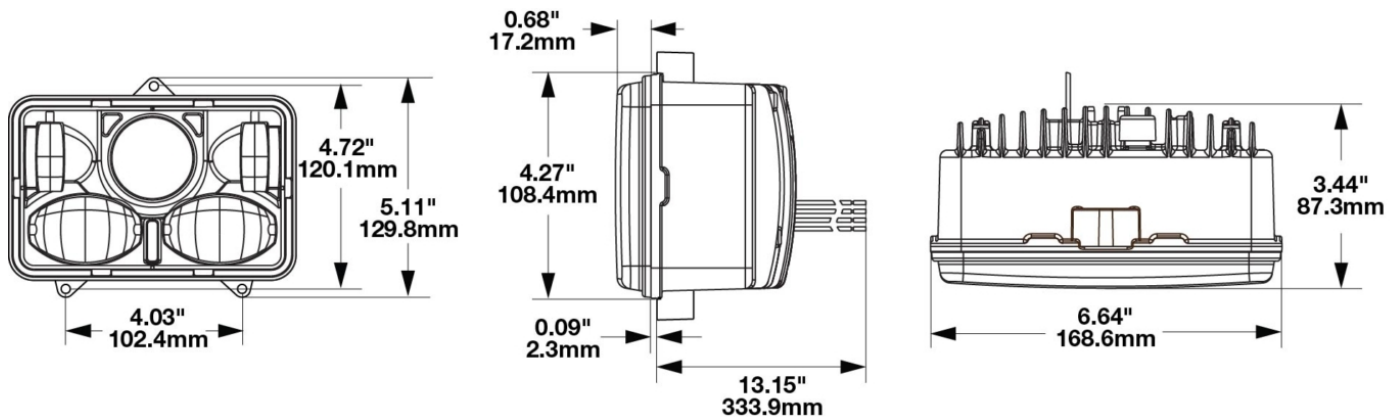

## PRODUCT INFORMATION

<b>Description</b>	12-24 DOT/ECE LED RHT High & Low Beam Headlight with FP & 3 Point Mount
<b>Height</b>	129.79 mm / 5.11 in
<b>Width</b>	168.66 mm / 6.64 in
<b>Depth</b>	87.38 mm / 3.44 in
<b>Shape</b>	Rectangular
<b>Outer Lens Material</b>	Polycarbonate
<b>Outer Lens Color</b>	Clear
<b>Housing Material</b>	Aluminum
<b>Housing Color</b>	Black
<b>Bezel Color</b>	Black
<b>Mounting Type</b>	3 Point Mount
<b>Connector or Wiring</b>	12" Flying Leads
<b>Product Weight</b>	2.50 lbs / 1.13 kgs
<b>Shipping Weight</b>	3.15 lbs / 1.43 kgs