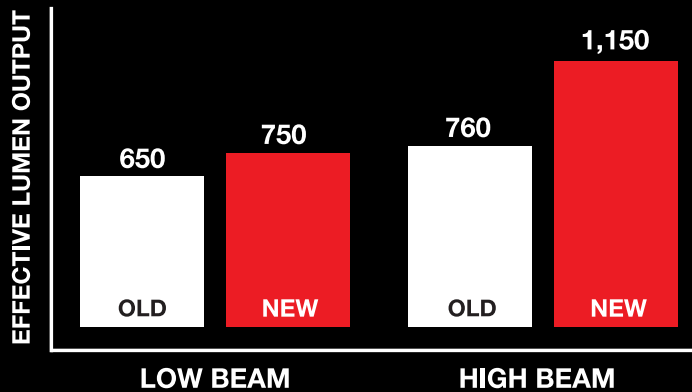

8700 EVOLUTION 2

THE WORLD'S BEST LED HEADLIGHT JUST GOT BETTER

DOT-Compliant LED Headlights

J.W. SPEAKER®
Engineered. Lighting. Solutions.

THE NEXT EVOLUTION IS HERE

MORE POWERFUL

You spoke and we listened. Customers asked us to increase the output of our headlights and we've delivered! Effective Lumen output on the Model 8700 Evolution 2 has increased by more than 50%!

Street-Legal. Made in the USA.

LIGHT IN ALL THE RIGHT PLACES

The Model 8700 Evolution 2 features enhanced beam patterns for superior performance. The innovative new ComfortLite™ high beam delivers additional illumination above the horizon as well as a more powerful punch down the road. Drive behind these DOT-compliant LED headlights, and you will never use another headlight again!

~~\$550~~ **\$390**
RETAIL (USD)

LOWER PRICE, GREATER VALUE

We're excited about the improved performance that the Model 8700 Evolution 2 provides, but we think you'll love the fact that they are now priced more competitively. Lower prices. Greater value. That's what J.W. Speaker's LED products are all about.