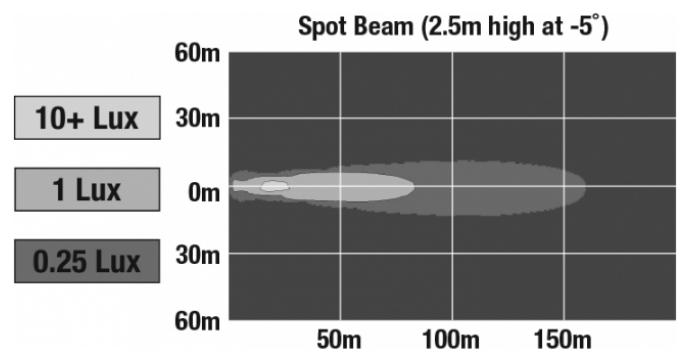

## PHOTOMETRIC SPECIFICATIONS

<b>Raw Lumen Output</b>	660
<b>Effective Lumen Output</b>	440
<b>Beam Pattern(s)</b>	Signalization - Turn (Front)

Print date: 2024-11-10

© 2024 J.W. Speaker Corporation • Germantown, WI U.S.A.  
www.jwspeaker.com • speaker@jwspeaker.com • 262.251.6660