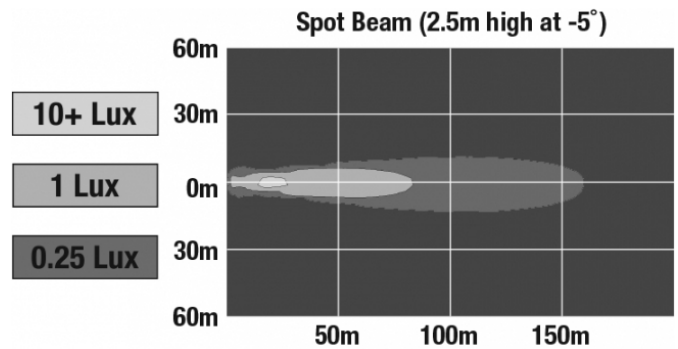

## PHOTOMETRIC SPECIFICATIONS

**Raw Lumen Output** 660  
**Effective Lumen Output** 440  
**Beam Pattern(s)** Signalization - Turn (Front)