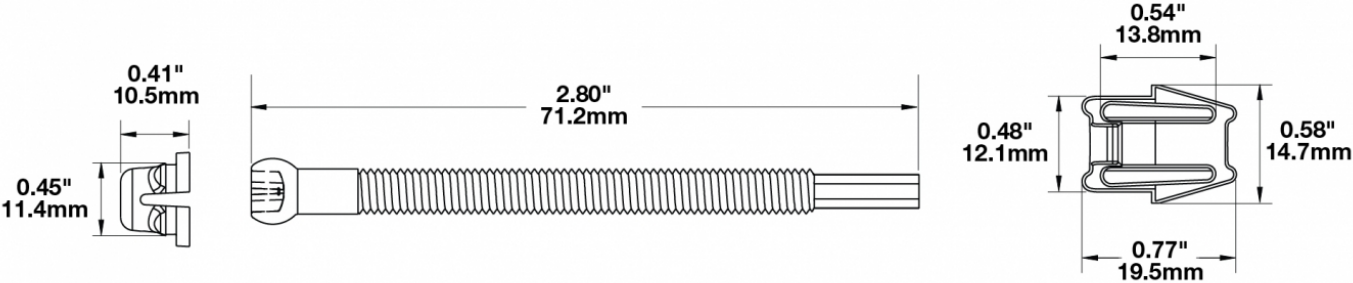

Model 90 Replacement Adjuster Kit

PRODUCT INFORMATION

Description	Model 90 Replacement Adjuster Kit
Product Weight	1.00 lbs / 0.45 kgs
Shipping Weight	1.00 lbs / 0.45 kgs

PRODUCT DIMENSIONS

Print date: 2018-10-22

90mm Headlamps

LED Headlights -
Model 90

90mm LED Multi-Function Lamp

LED Turn Signal, DRL &
Front Position Light -
Model 91

90mm Daytime Running & Fog Lamp

LED DRL & Fog Light -
Model 92

Print date: 2018-10-22