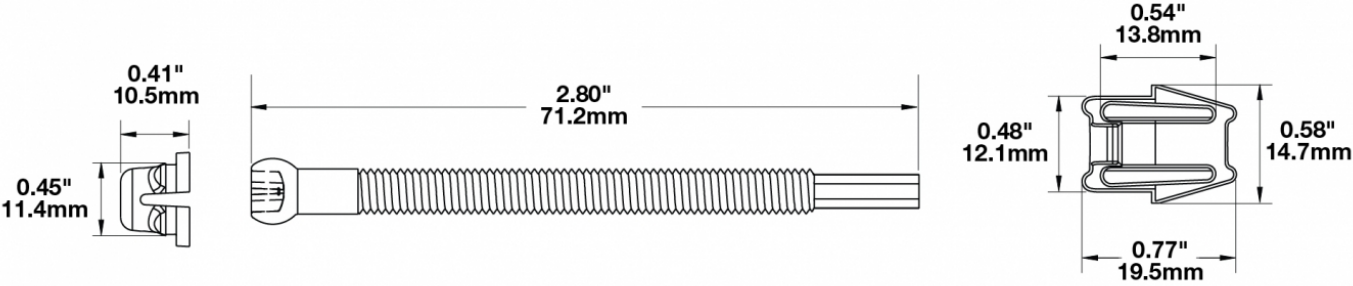

Model 90 Replacement Adjuster Kit

PRODUCT INFORMATION

Description	Model 90 Replacement Adjuster Kit
Product Weight	1.00 lbs / 0.45 kgs
Shipping Weight	1.00 lbs / 0.45 kgs

PRODUCT DIMENSIONS

Print date: 2022-05-28