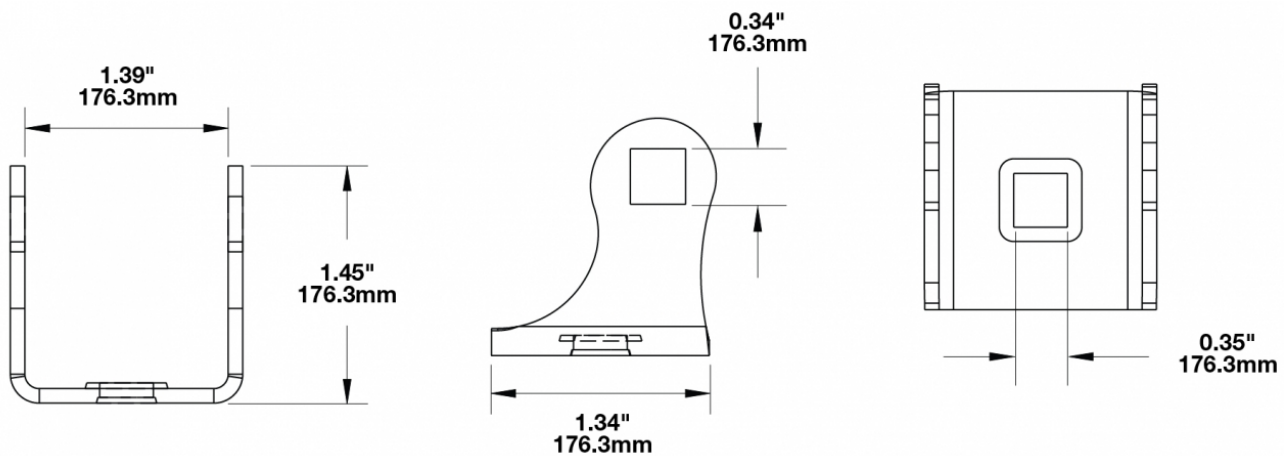

PRODUCT DIMENSIONS

Print date: 2019-12-15

© 2019 J.W. Speaker Corporation • Germantown, WI U.S.A.
www.jwspeaker.com • speaker@jwspeaker.com • 262.251.6660

J.W. SPEAKER
Engineered. Lighting. Solutions.