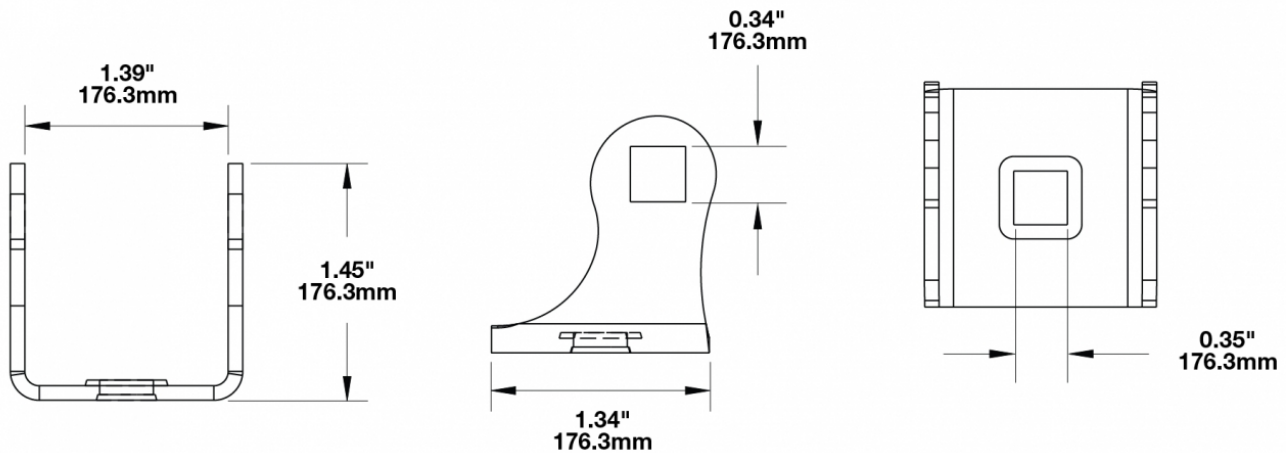

Accessory - Mounting Kits

PRODUCT INFORMATION

Description	Black Mounting Kit for Work Lights & Marine Lights
Shipping Weight	0.30 lbs / 0.14 kgs

PRODUCT DIMENSIONS

Print date: 2024-08-08

© 2024 J.W. Speaker Corporation • Germantown, WI U.S.A.
www.jwspeaker.com • speaker@jwspeaker.com • 262.251.6660