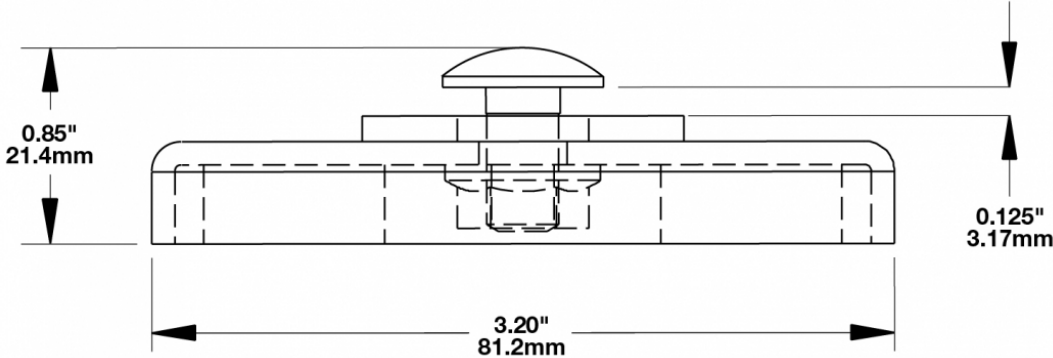

Magnet Mount Kit for XD Series Work Lights

PRODUCT INFORMATION

Description	Magnet Mount Kit for XD Series Work Lights
Product Weight	0.62 lbs / 0.28 kgs
Shipping Weight	0.70 lbs / 0.32 kgs

PRODUCT DIMENSIONS