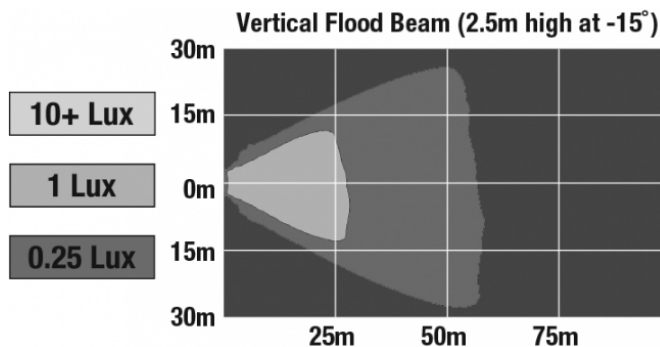

Model 771 LED Work Light

PRODUCT INFORMATION

Description	12-48V LED Work Light with Vertical Flood Beam Pattern
Height	180.34 mm / 7.1 in
Width	99.57 mm / 3.92 in
Depth	51.05 mm / 2.01 in
Shape	Oval
Outer Lens Material	Polycarbonate
Outer Lens Color	Clear
Housing Material	Polycarbonate
Housing Color	Black
Mounting Hardware Description	(x1) 5/16"-18 x 1.00" Mounting Bolt
Mounting Type	Universal Pedestal Mount
Minimum Operating Temperature	-40 °C / -40 °F
Maximum Operating Temperature	65 °C / 149 °F
Connector or Wiring	Integrated 2-Pin Deutsch Weather-Proof Socket (DT04-2P)
Mating Connector	2-Pin Deutsch Weather-Proof Plug (DT06-2S)
Product Weight	0.75 lbs / 0.34 kgs
Shipping Weight	6.65 lbs / 3.02 kgs

CISPR 22

IEC IP67

UL Recognized

CISPR 12

Eco Friendly

Tested to ECE Reg. 10
(Radiated Emissions only)

PHOTOMETRIC SPECIFICATIONS

Raw Lumen Output	900
Effective Lumen Output	700
Nominal LED Color Temperature	5000 K
Beam Pattern(s)	Forward Lighting - Flood (Vertical)