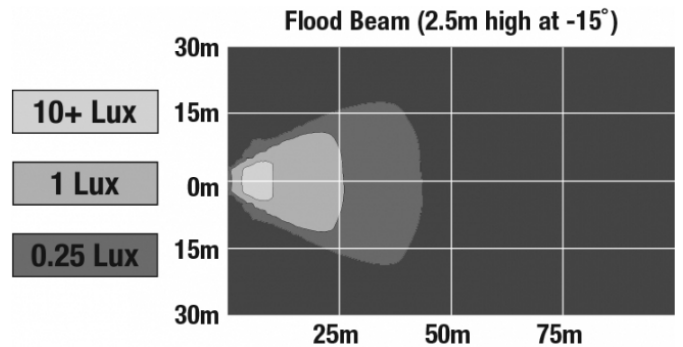

Model 771 LED Work Light

PRODUCT INFORMATION

Description	12-48V LED Work Light with Flood Beam Pattern
Height	180.34 mm / 7.1 in
Width	99.57 mm / 3.92 in
Depth	51.05 mm / 2.01 in
Shape	Oval
Outer Lens Material	Polycarbonate
Outer Lens Color	Clear
Housing Material	Polycarbonate
Housing Color	Black
Mounting Hardware Description	(x1) 5/16"-18 x 1.00" Mounting Bolt
Mounting Type	Universal Pedestal Mount
Minimum Operating Temperature	-40 °C / -40 °F
Maximum Operating Temperature	65 °C / 149 °F
Connector or Wiring	Integrated 2-Pin Deutsch Weather-Proof Socket (DT04-2P)
Mating Connector	2-Pin Deutsch Weather-Proof Plug (DT06-2S)
Product Weight	0.75 lbs / 0.34 kgs
Shipping Weight	6.65 lbs / 3.02 kgs

PHOTOMETRIC SPECIFICATIONS

Raw Lumen Output	900
Effective Lumen Output	700
Nominal LED Color Temperature	5000 K
Beam Pattern(s)	Forward Lighting - Flood (Standard)

APPLICATIONS

Print date: 2019-12-15

© 2019 J.W. Speaker Corporation • Germantown, WI U.S.A.
 www.jwspeaker.com • speaker@jwspeaker.com • 262.251.6660