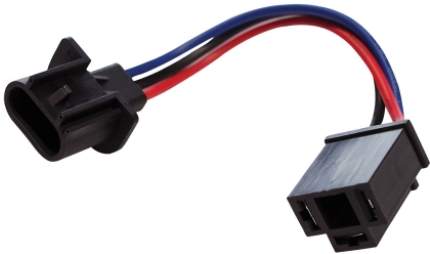

# Jumper Harness H4/H13 for 8700 Evolution & 8710 Series

## PRODUCT INFORMATION

**Description** Jumper Harness H4/H13 for 8700 Evolution & 8710 Series

## **SUITS THESE PRODUCTS**

---

**7" Round High Beam  
Only Auxiliary  
Driving Light**

LED Auxiliary Driving  
Light - Model 8710

**7" Round Headlights  
with Dual Burn™**

LED Headlights -  
Model 8700 Evo 2 Dual  
Burn