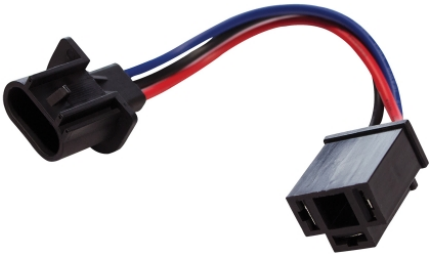

# Jumper Harness H4/H13 for 8700 Evolution & 8710 Series

## PRODUCT INFORMATION

**Description** Jumper Harness H4/H13 for 8700 Evolution & 8710 Series

## **SUITS THESE PRODUCTS**

---

**7" Round High Beam  
Only Auxiliary  
Driving Light**

LED Auxiliary Driving  
Light - Model 8710

**7" Round Headlights  
with Dual Burn™**

LED Headlights -  
Model 8700 EVO 2  
Dual Burn