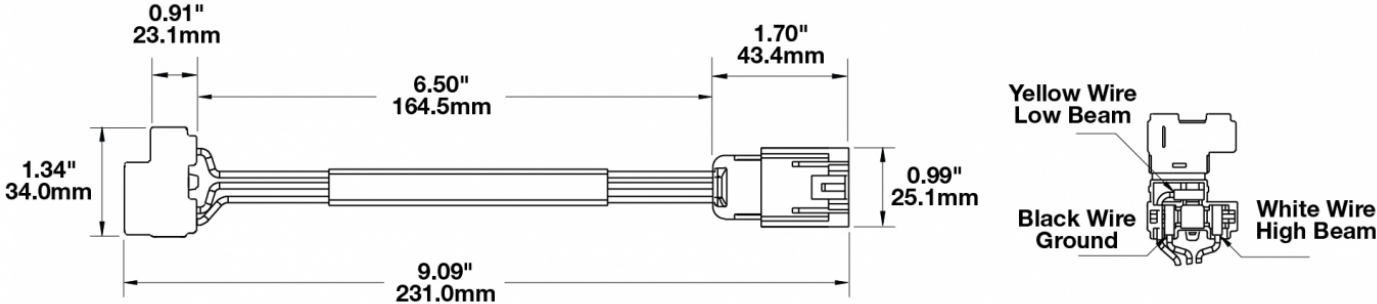

Jumper Harness H4/H13 for 8700 Evolution & 8710 Series

PRODUCT INFORMATION

Description	Jumper Harness H4/H13 for 8700 Evolution & 8710 Series
Product Weight	0.00 lbs / 0 kgs

PRODUCT DIMENSIONS

Print date: 2018-10-21