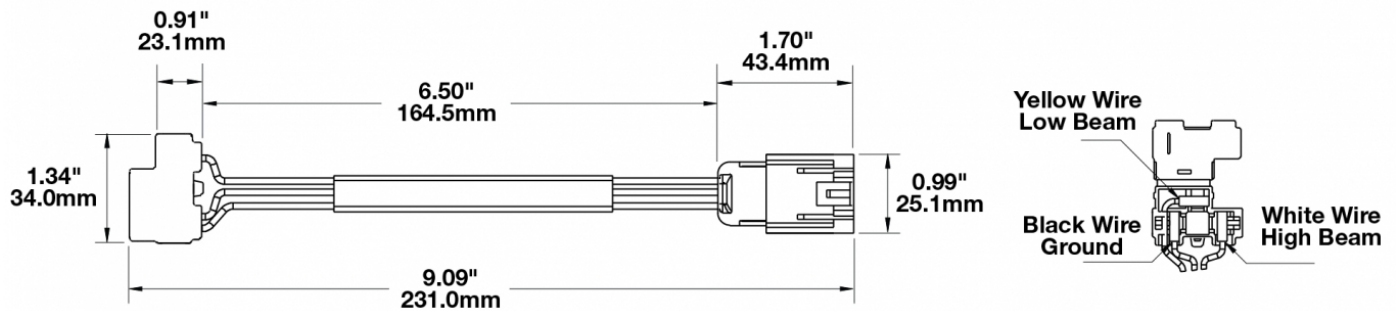

PRODUCT DIMENSIONS

Print date: 2024-11-10

© 2024 J.W. Speaker Corporation • Germantown, WI U.S.A.
www.jwspeaker.com • speaker@jwspeaker.com • 262.251.6660