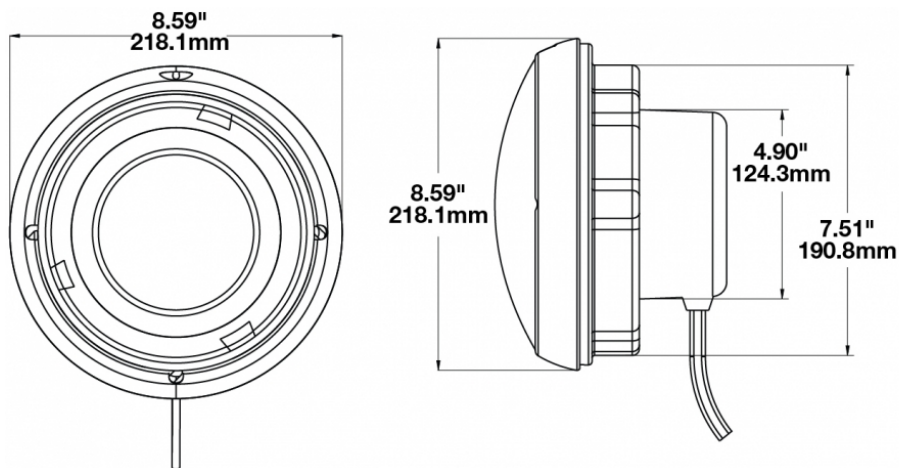

Panel Mount Bucket Assembly for 8700 Evolution & 8710 Series

PRODUCT INFORMATION

Description	Panel Mount Bucket Assembly for 8700 Evolution & 8710 Series
Height	218.19 mm / 8.59 in
Width	218.19 mm / 8.59 in
Product Weight	3.50 lbs / 1.59 kgs

PRODUCT DIMENSIONS

Print date: 2018-08-17

© 2018 J.W. Speaker Corporation • Germantown, WI U.S.A.
www.jwspeaker.com • speaker@jwspeaker.com • 262.251.6660

Panel Mount Bucket Assembly for 8700 Evolution & 8710 Series