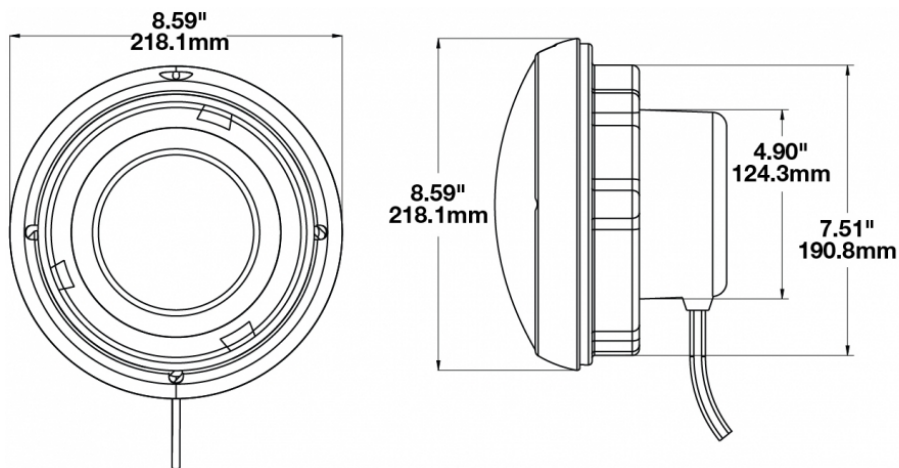

PRODUCT DIMENSIONS

Print date: 2018-06-24

© 2018 J.W. Speaker Corporation • Germantown, WI U.S.A.
www.jwspeaker.com • speaker@jwspeaker.com • 262.251.6660