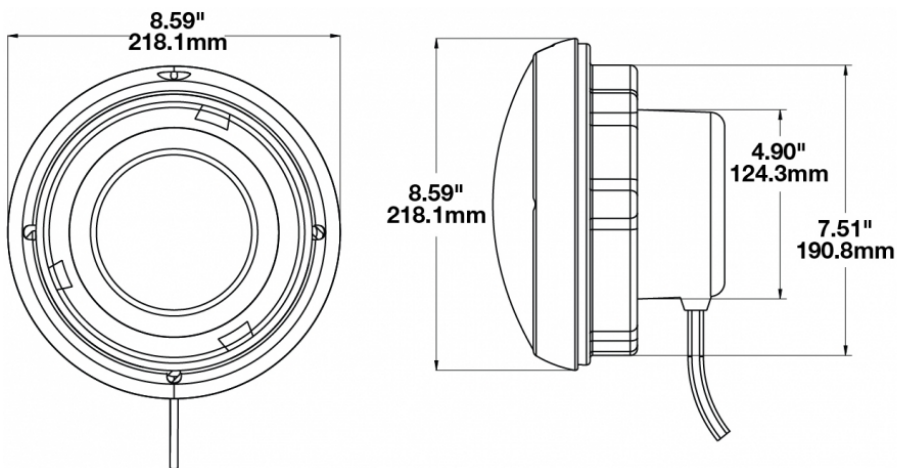

Panel Mount Bucket Assembly for 8700 Evolution & 8710 Series

PRODUCT INFORMATION

Description	Panel Mount Bucket Assembly for 8700 Evolution & 8710 Series
Height	218.19 mm / 8.59 in
Width	218.19 mm / 8.59 in
Product Weight	3.50 lbs / 1.59 kgs

PRODUCT DIMENSIONS

Print date: 2018-02-25

© 2018 J.W. Speaker Corporation • Germantown, WI U.S.A.
www.jwspeaker.com • speaker@jwspeaker.com • 262.251.6660

Panel Mount Bucket Assembly for 8700 Evolution & 8710 Series