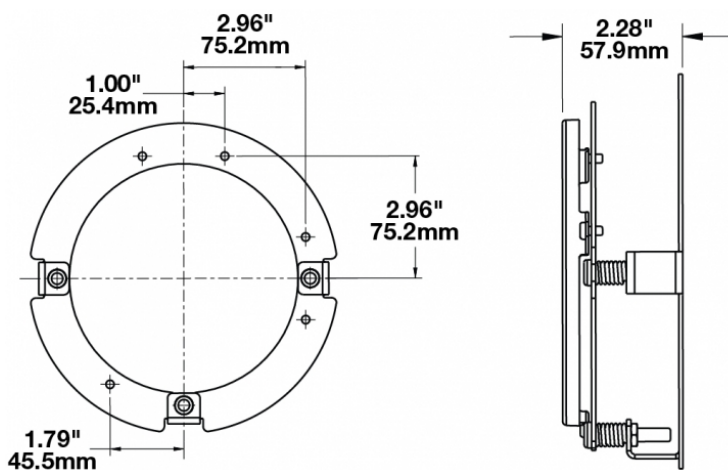

PRODUCT DIMENSIONS

Print date: 2022-05-28

© 2022 J.W. Speaker Corporation • Germantown, WI U.S.A.
www.jwspeaker.com • speaker@jwspeaker.com • 262.251.6660