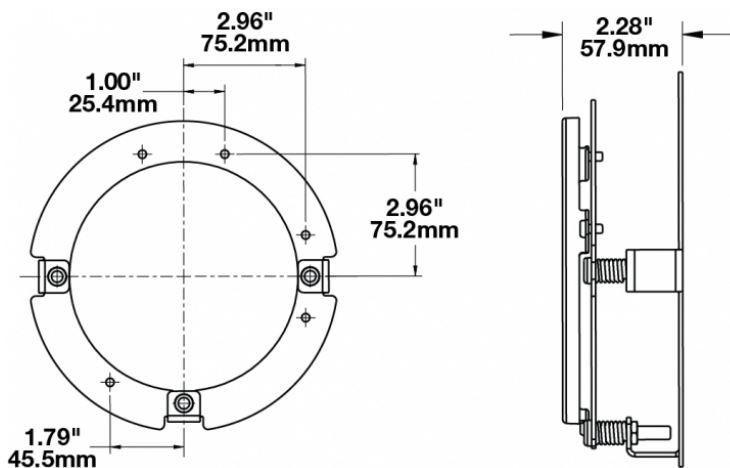

PRODUCT DIMENSIONS

Print date: 2018-05-20

© 2018 J.W. Speaker Corporation • Germantown, WI U.S.A.
www.jwspeaker.com • speaker@jwspeaker.com • 262.251.6660