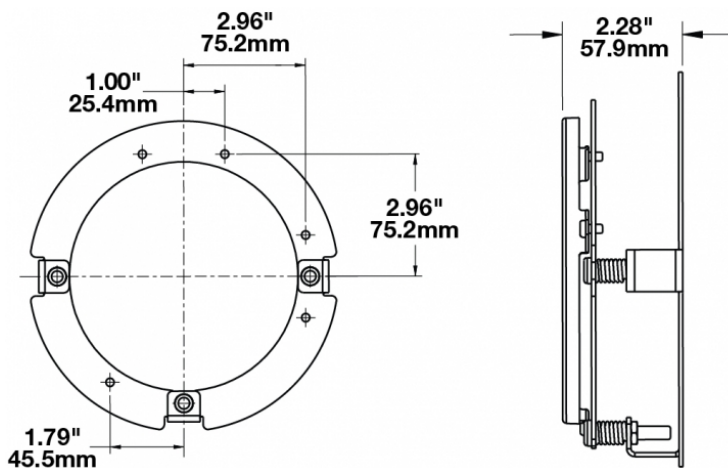

PRODUCT DIMENSIONS

Print date: 2018-07-22

© 2018 J.W. Speaker Corporation • Germantown, WI U.S.A.
www.jwspeaker.com • speaker@jwspeaker.com • 262.251.6660