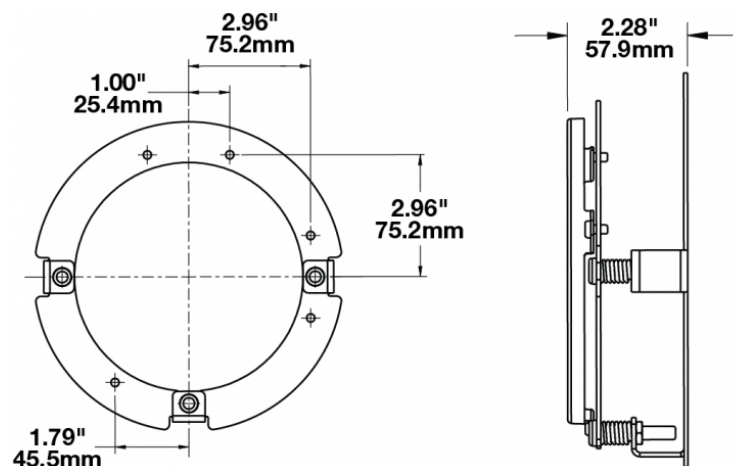

Single Ring Kit Mounting Assembly for LED Headlight Model 8630

PRODUCT INFORMATION

Description	Single Ring Kit Mounting Assembly for LED Headlight Model 8630
Height	191.01 mm / 7.52 in
Width	191.01 mm / 7.52 in
Depth	57.91 mm / 2.28 in
Product Weight	1.24 lbs / 0.56 kgs
Shipping Weight	3.50 lbs / 1.59 kgs

PRODUCT DIMENSIONS

Print date: 2026-04-17

© 2026 J.W. Speaker Corporation • Germantown, WI U.S.A.
 www.jwspeaker.com • speaker@jwspeaker.com • 262.251.6660

Single Ring Kit Mounting Assembly for LED Headlight Model 8630