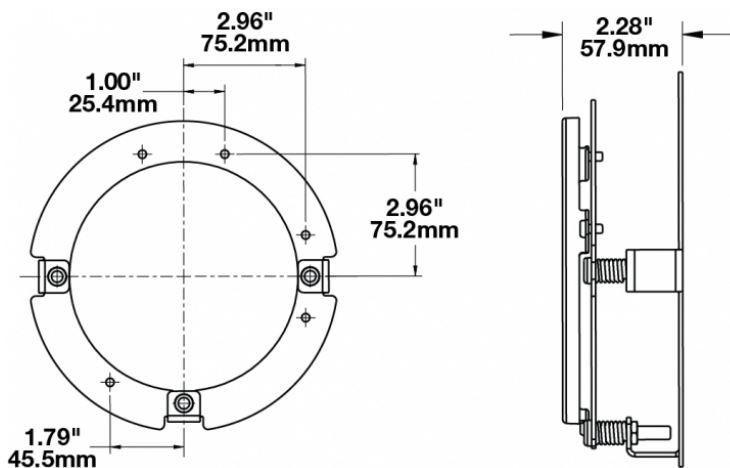

Single Ring Kit Mounting Assembly for LED Headlight Model 8630

PRODUCT INFORMATION

Description	Single Ring Kit Mounting Assembly for LED Headlight Model 8630
Height	191.01 mm / 7.52 in
Width	191.01 mm / 7.52 in
Depth	57.91 mm / 2.28 in
Product Weight	0.00 lbs / 0 kgs
Shipping Weight	3.50 lbs / 1.59 kgs

PRODUCT DIMENSIONS

Print date: 2018-10-21

© 2018 J.W. Speaker Corporation • Germantown, WI U.S.A.
www.jwspeaker.com • speaker@jwspeaker.com • 262.251.6660

Single Ring Kit Mounting Assembly for LED

Headlight Model 8630

REGULATORY STANDARDS COMPLIANCE

Buy America Standards

APPLICATIONS

SUITS THESE PRODUCTS

5.75" Round Headlights

LED Headlights -
Model 8630 Evolution

5.75" Round Headlights with Turn Signal

LED Headlight - Model
8631 Evolution