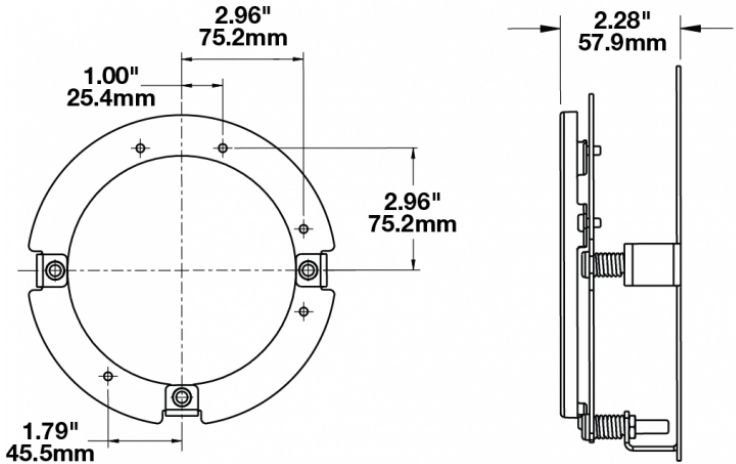

PRODUCT DIMENSIONS