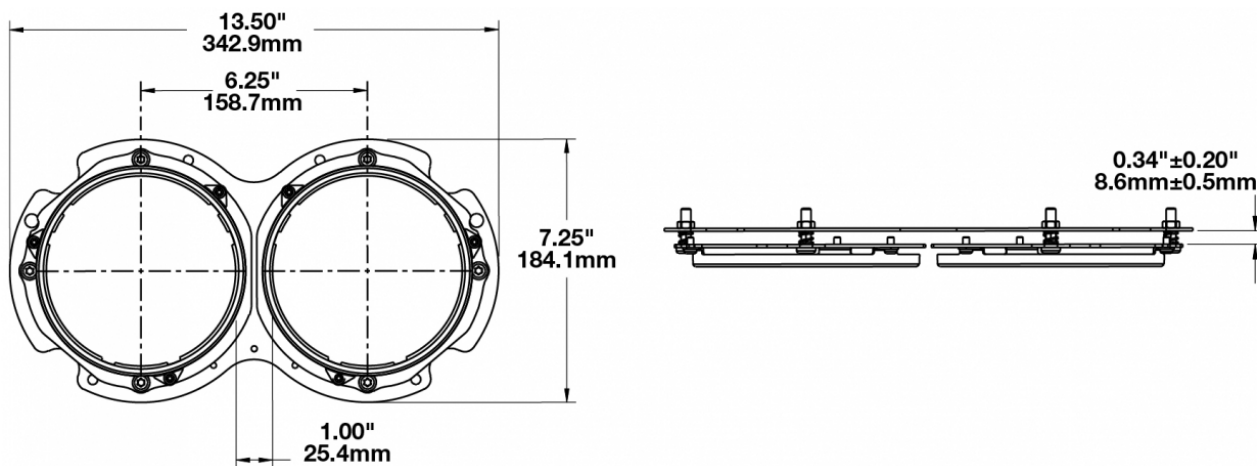

Double Ring Kit Mounting Assembly for LED Headlight Model 8630

PRODUCT INFORMATION

Description	Double Ring Kit Mounting Assembly for LED Headlight Model 8630
Height	342.90 mm / 13.5 in
Width	184.15 mm / 7.25 in
Product Weight	2.06 lbs / 0.93 kgs
Shipping Weight	2.06 lbs / 0.93 kgs

PRODUCT DIMENSIONS

Print date: 2018-03-21

© 2018 J.W. Speaker Corporation • Germantown, WI U.S.A.
www.jwspeaker.com • speaker@jwspeaker.com • 262.251.6660

Double Ring Kit Mounting Assembly for LED Headlight Model 8630

REGULATORY STANDARDS COMPLIANCE

Buy America Standards

APPLICATIONS

SUITS THESE PRODUCTS

5.75" Round Headlights

LED Headlights - Model 8630 Evolution

5.75" Round Headlights with Turn Signal

LED Headlight - Model 8631 Evolution