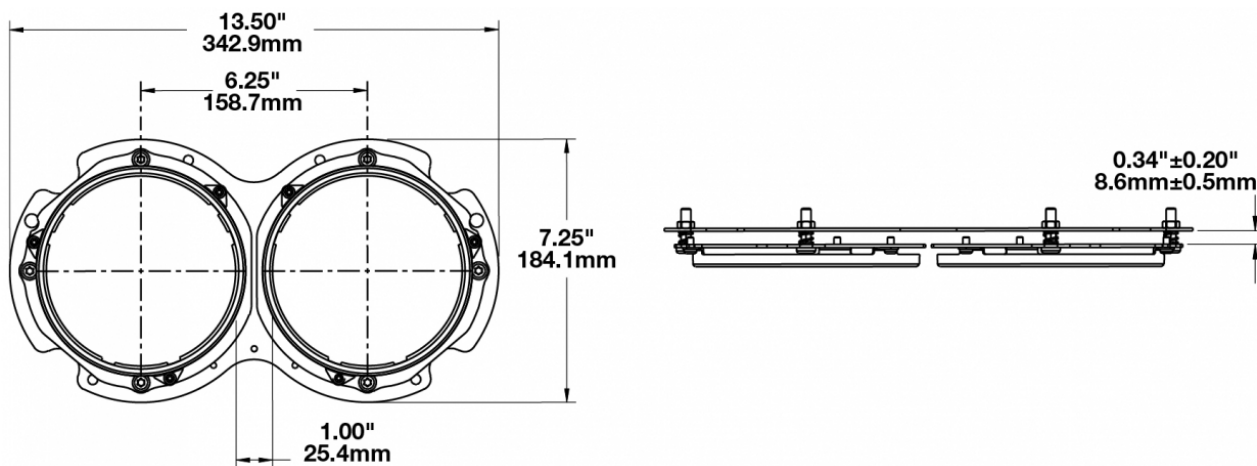

Double Ring Kit Mounting Assembly for LED Headlight Model 8630

PRODUCT INFORMATION

Description	Double Ring Kit Mounting Assembly for LED Headlight Model 8630
Height	342.90 mm / 13.5 in
Width	184.15 mm / 7.25 in
Product Weight	2.06 lbs / 0.93 kgs
Shipping Weight	2.06 lbs / 0.93 kgs

PRODUCT DIMENSIONS

Print date: 2017-10-24

© 2017 J.W. Speaker Corporation • Germantown, WI U.S.A.
www.jwspeaker.com • speaker@jwspeaker.com • 262.251.6660

Double Ring Kit Mounting Assembly for LED

Headlight Model 8630

REGULATORY STANDARDS COMPLIANCE

Buy America Standards

APPLICATIONS

SUITS THESE PRODUCTS

5.75" Round Headlights

LED Headlights - Model 8630 Evolution

5.75" Round Headlights with Turn Signal

LED Headlight - Model 8631 Evolution