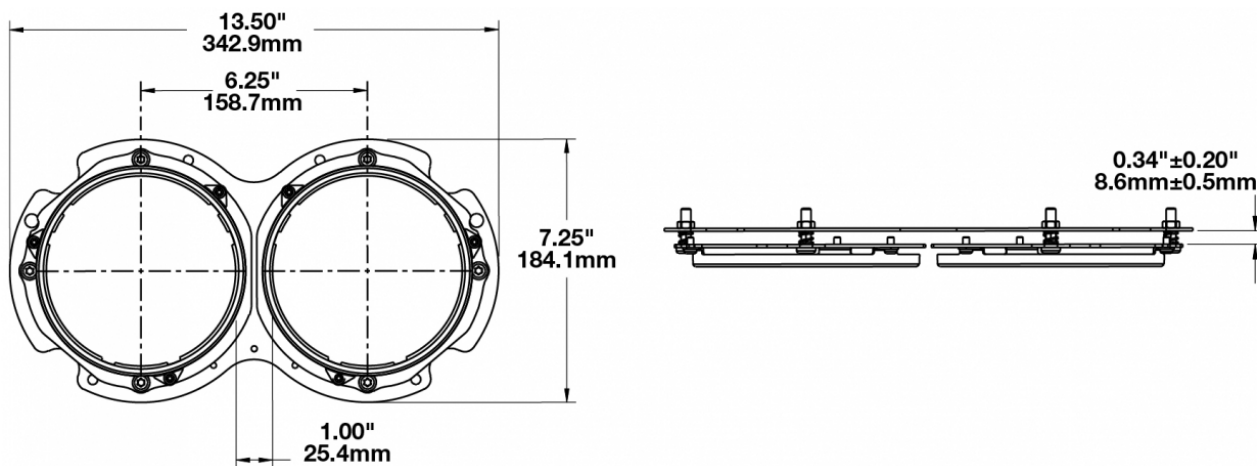

# Double Ring Kit Mounting Assembly for LED Headlight Model 8630

## PRODUCT INFORMATION

<b>Description</b>	Double Ring Kit Mounting Assembly for LED Headlight Model 8630
<b>Height</b>	342.90 mm / 13.5 in
<b>Width</b>	184.15 mm / 7.25 in
<b>Product Weight</b>	2.06 lbs / 0.93 kgs
<b>Shipping Weight</b>	2.06 lbs / 0.93 kgs

# Double Ring Kit Mounting Assembly for LED Headlight Model 8630

**REGULATORY STANDARDS COMPLIANCE**

Buy America Standards