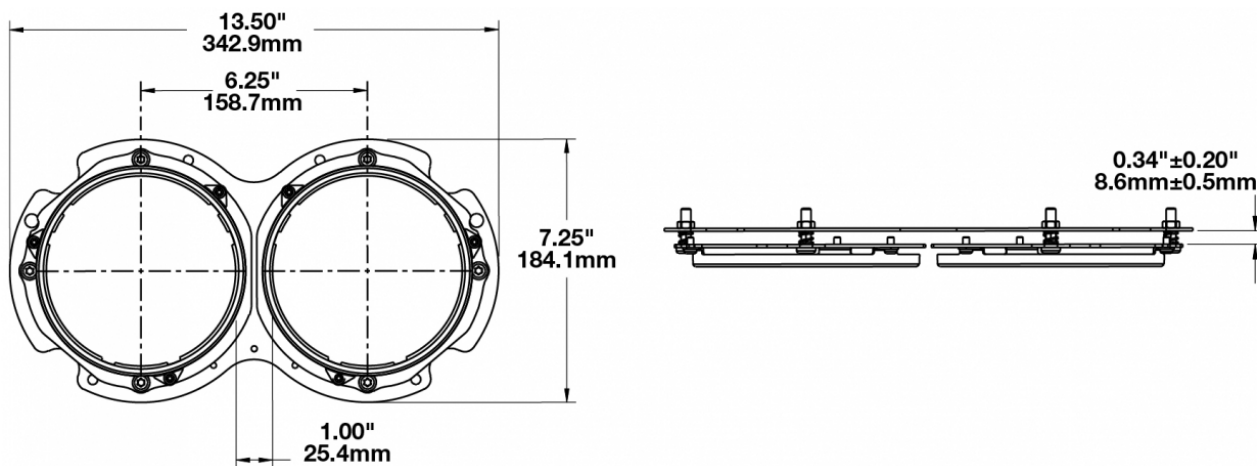

Double Ring Kit Mounting Assembly for LED Headlight Model 8630

PRODUCT INFORMATION

Description	Double Ring Kit Mounting Assembly for LED Headlight Model 8630
Height	342.90 mm / 13.5 in
Width	184.15 mm / 7.25 in
Product Weight	1.45 lbs / 0.66 kgs
Shipping Weight	2.06 lbs / 0.93 kgs

PRODUCT DIMENSIONS

Print date: 2018-10-21

© 2018 J.W. Speaker Corporation • Germantown, WI U.S.A.
 www.jwspeaker.com • speaker@jwspeaker.com • 262.251.6660

Double Ring Kit Mounting Assembly for LED

Headlight Model 8630

REGULATORY STANDARDS COMPLIANCE

Buy America Standards

APPLICATIONS

SUITS THESE PRODUCTS

5.75" Round Headlights

LED Headlights - Model 8630 Evolution

5.75" Round Headlights with Turn Signal

LED Headlight - Model 8631 Evolution