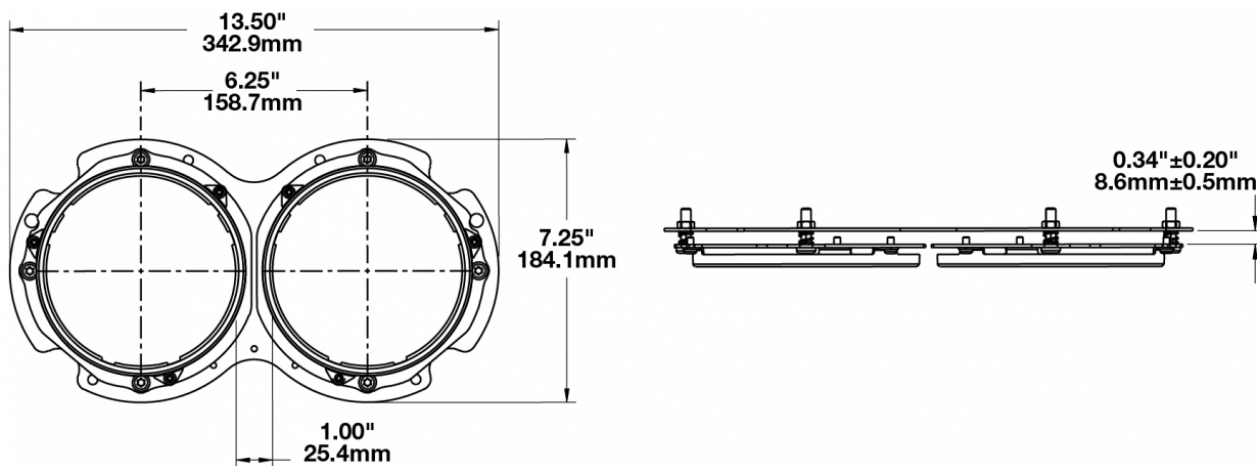

Double Ring Kit Mounting Assembly for LED Headlight Model 8630

PRODUCT INFORMATION

Description	Double Ring Kit Mounting Assembly for LED Headlight Model 8630
Height	342.90 mm / 13.5 in
Width	184.15 mm / 7.25 in
Product Weight	2.06 lbs / 0.93 kgs
Shipping Weight	2.06 lbs / 0.93 kgs

PRODUCT DIMENSIONS

Print date: 2018-01-16

© 2018 J.W. Speaker Corporation • Germantown, WI U.S.A.
 www.jwspeaker.com • speaker@jwspeaker.com • 262.251.6660

Double Ring Kit Mounting Assembly for LED

Headlight Model 8630

REGULATORY STANDARDS COMPLIANCE

Buy America Standards

APPLICATIONS

SUITS THESE PRODUCTS

5.75" Round Headlights

LED Headlights - Model 8630 Evolution

5.75" Round Headlights with Turn Signal

LED Headlight - Model 8631 Evolution