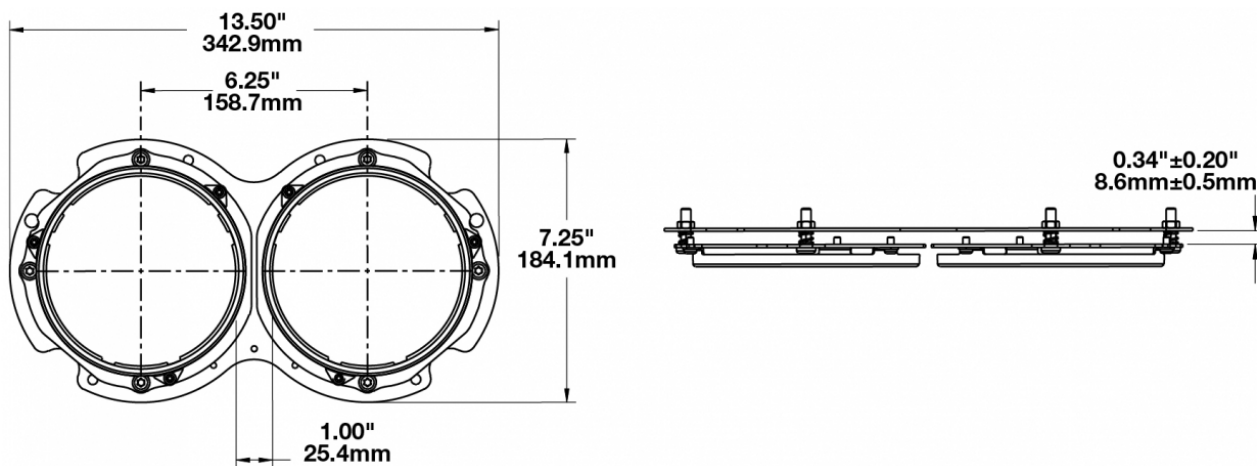

# Double Ring Kit Mounting Assembly for LED Headlight Model 8630

## PRODUCT INFORMATION

<b>Description</b>	Double Ring Kit Mounting Assembly for LED Headlight Model 8630
<b>Height</b>	342.90 mm / 13.5 in
<b>Width</b>	184.15 mm / 7.25 in
<b>Product Weight</b>	2.06 lbs / 0.93 kgs
<b>Shipping Weight</b>	2.06 lbs / 0.93 kgs

# Double Ring Kit Mounting Assembly for LED