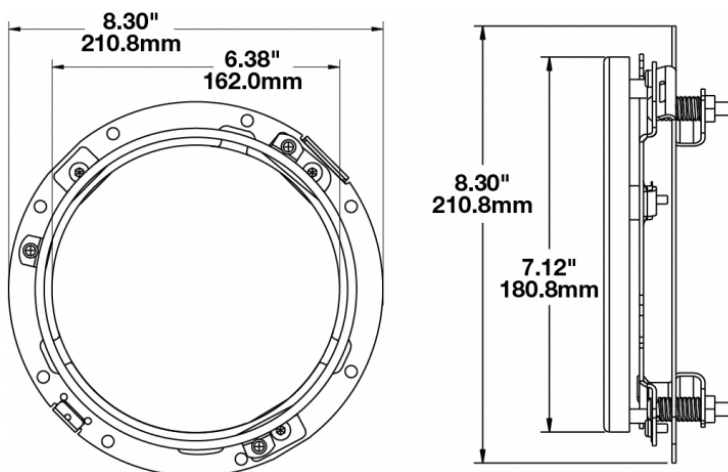

Mounting Ring Kit for 7" Round (PAR56) Headlights

PRODUCT INFORMATION

Description	Mounting Ring Kit for 7" Round (PAR56) Headlights
Height	210.82 mm / 8.3 in
Width	210.82 mm / 8.3 in
Product Weight	0.20 lbs / 0.09 kgs
Shipping Weight	0.71 lbs / 0.32 kgs

PRODUCT DIMENSIONS

Print date: 2017-10-18

© 2017 J.W. Speaker Corporation • Germantown, WI U.S.A.
www.jwspeaker.com • speaker@jwspeaker.com • 262.251.6660

Mounting Ring Kit for 7" Round (PAR56) Headlights