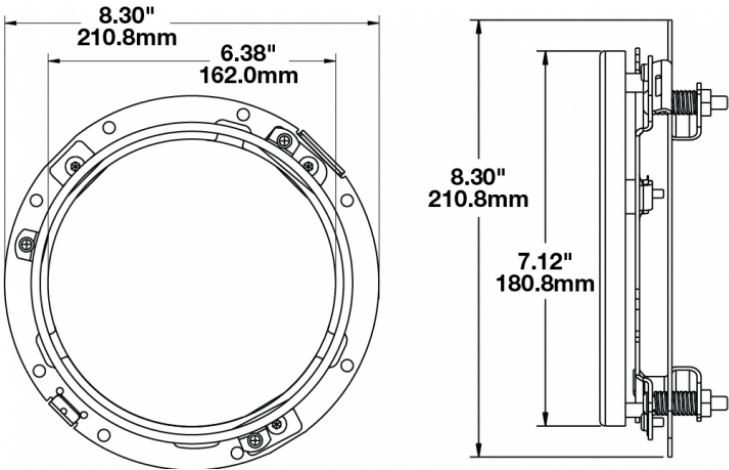

Mounting Ring Kit for 7" Round (PAR56) Headlights

PRODUCT INFORMATION

Description	Mounting Ring Kit for 7" Round (PAR56) Headlights
Height	210.82 mm / 8.3 in
Width	210.82 mm / 8.3 in
Product Weight	0.20 lbs / 0.09 kgs

PRODUCT DIMENSIONS

Print date: 2017-06-23

© 2017 J.W. Speaker Corporation • Germantown, WI U.S.A.
www.jwspeaker.com • speaker@jwspeaker.com • 262.251.6660

Mounting Ring Kit for 7" Round (PAR56) Headlights