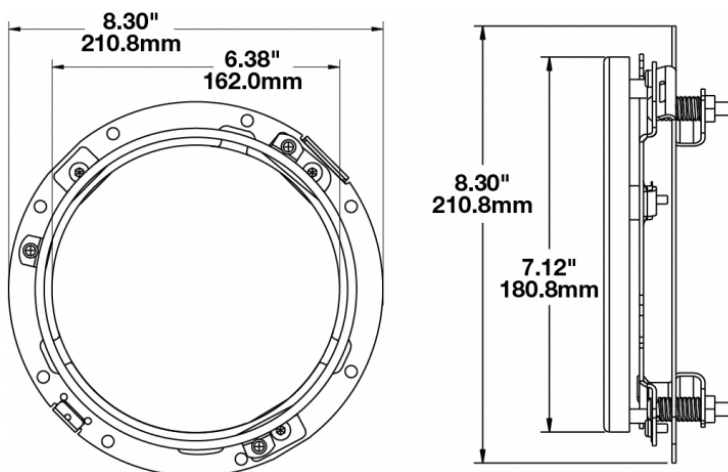

Mounting Ring Kit for 7" Round (PAR56) Headlights

PRODUCT INFORMATION

Description	Mounting Ring Kit for 7" Round (PAR56) Headlights
Height	210.82 mm / 8.3 in
Width	210.82 mm / 8.3 in
Product Weight	0.20 lbs / 0.09 kgs
Shipping Weight	0.71 lbs / 0.32 kgs

PRODUCT DIMENSIONS

Print date: 2017-08-16

© 2017 J.W. Speaker Corporation • Germantown, WI U.S.A.
www.jwspeaker.com • speaker@jwspeaker.com • 262.251.6660

Mounting Ring Kit for 7" Round (PAR56) Headlights