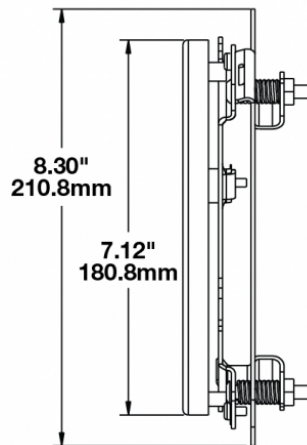

Mounting Ring Kit for 7" Round (PAR56) Headlights

PRODUCT INFORMATION

Description	Mounting Ring Kit for 7" Round (PAR56) Headlights
Height	210.82 mm / 8.3 in
Width	210.82 mm / 8.3 in
Product Weight	0.20 lbs / 0.09 kgs
Shipping Weight	0.71 lbs / 0.32 kgs

PRODUCT DIMENSIONS

Print date: 2018-02-19

© 2018 J.W. Speaker Corporation • Germantown, WI U.S.A.
www.jwspeaker.com • speaker@jwspeaker.com • 262.251.6660

Mounting Ring Kit for 7" Round (PAR56) Headlights