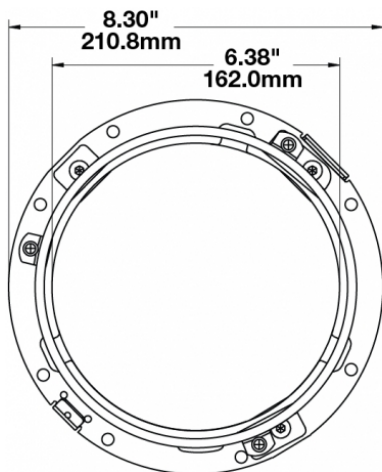

Mounting Ring Kit for 7" Round (PAR56) Headlights

PRODUCT INFORMATION

Description	Mounting Ring Kit for 7" Round (PAR56) Headlights
Height	210.82 mm / 8.3 in
Width	210.82 mm / 8.3 in
Product Weight	0.20 lbs / 0.09 kgs
Shipping Weight	0.71 lbs / 0.32 kgs

PRODUCT DIMENSIONS

Print date: 2018-02-19

© 2018 J.W. Speaker Corporation • Germantown, WI U.S.A.
www.jwspeaker.com • speaker@jwspeaker.com • 262.251.6660

Mounting Ring Kit for 7" Round (PAR56) Headlights