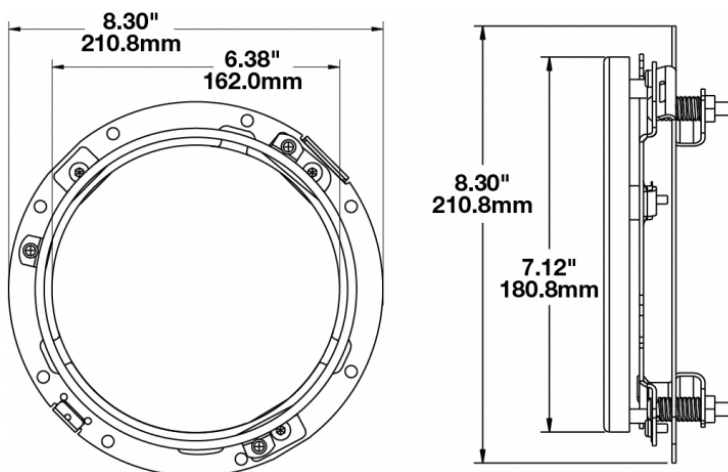

Mounting Ring Kit for 7" Round (PAR56) Headlights

PRODUCT INFORMATION

Description	Mounting Ring Kit for 7" Round (PAR56) Headlights
Height	210.82 mm / 8.3 in
Width	210.82 mm / 8.3 in
Product Weight	0.20 lbs / 0.09 kgs
Shipping Weight	0.71 lbs / 0.32 kgs

PRODUCT DIMENSIONS

Print date: 2017-12-13

© 2017 J.W. Speaker Corporation • Germantown, WI U.S.A.
www.jwspeaker.com • speaker@jwspeaker.com • 262.251.6660

Mounting Ring Kit for 7" Round (PAR56) Headlights