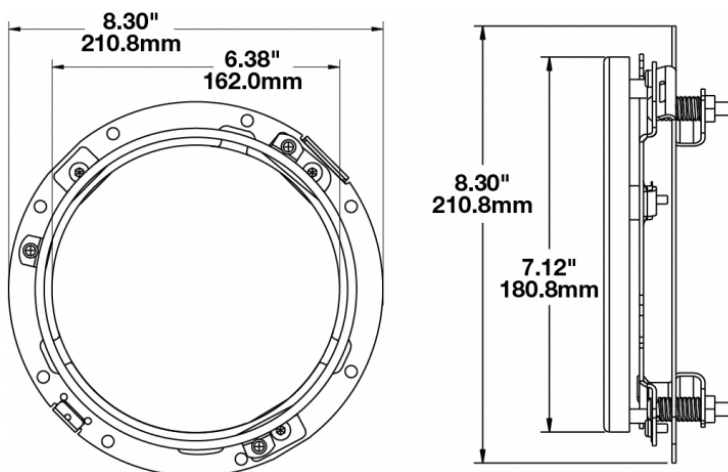

Mounting Ring Kit for 7" Round (PAR56) Headlights

PRODUCT INFORMATION

Description	Mounting Ring Kit for 7" Round (PAR56) Headlights
Height	210.82 mm / 8.3 in
Width	210.82 mm / 8.3 in
Product Weight	0.20 lbs / 0.09 kgs
Shipping Weight	0.71 lbs / 0.32 kgs

PRODUCT DIMENSIONS

Print date: 2018-05-20

© 2018 J.W. Speaker Corporation • Germantown, WI U.S.A.
www.jwspeaker.com • speaker@jwspeaker.com • 262.251.6660

Mounting Ring Kit for 7" Round (PAR56) Headlights