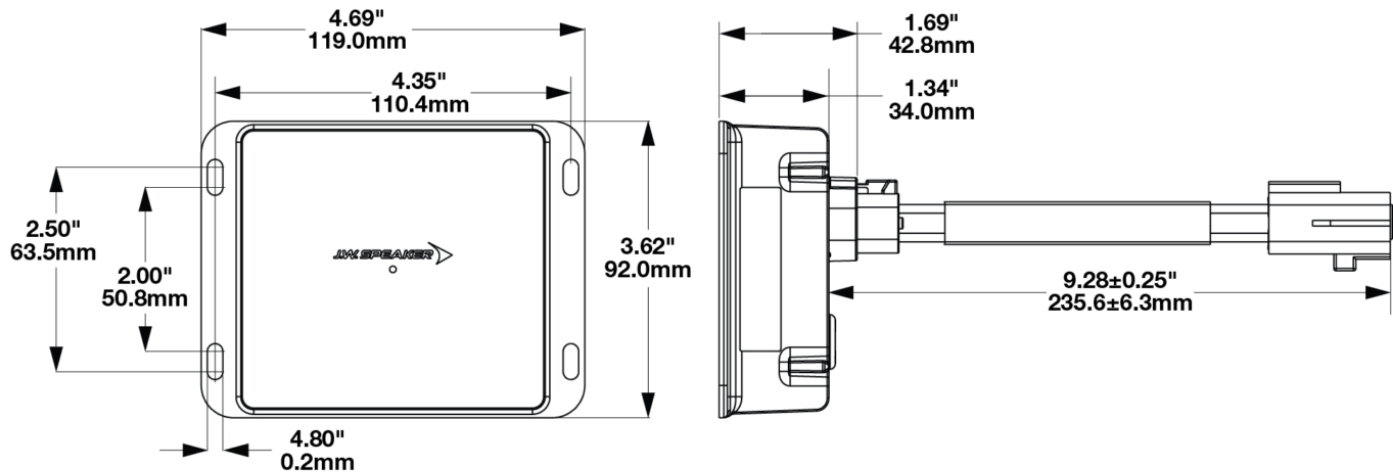

Model 6400 DC/DC Converter Light

PRODUCT DIMENSIONS

ELECTRICAL SPECIFICATIONS

Input Voltage	22.5-55V DC
Black/White Wire	Load Return
White Wire	VIN Positive
Black Wire	VIN Return
Red Wire	Load Positive

REGULATORY STANDARDS COMPLIANCE

IEC IP69K

UL Recognized

Print date: 2021-03-07

© 2021 J.W. Speaker Corporation • Germantown, WI U.S.A.
www.jwspeaker.com • speaker@jwspeaker.com • 262.251.6660