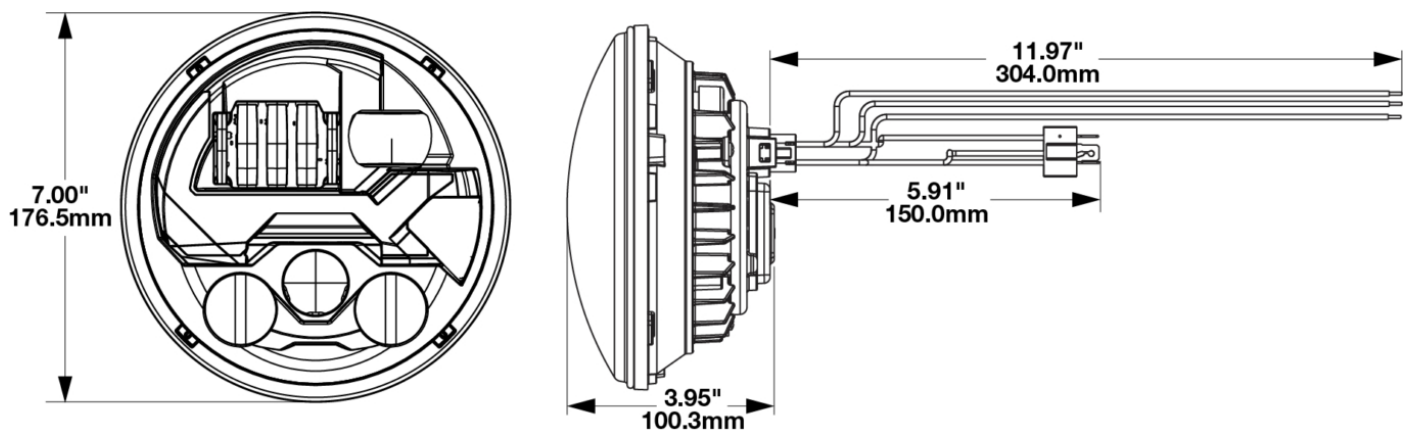

PRODUCT DIMENSIONS

Print date: 2020-10-30

© 2020 J.W. Speaker Corporation • Germantown, WI U.S.A.
www.jwspeaker.com • speaker@jwspeaker.com • 262.251.6660

J.W. SPEAKER
Engineered. Lighting. Solutions.