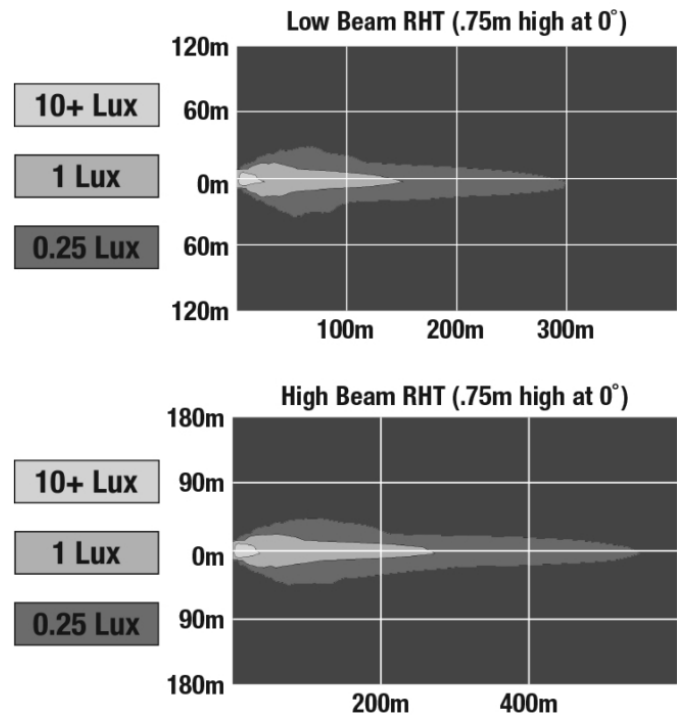

## PRODUCT INFORMATION

<b>Description</b>	12V LHT ECE LED High/Low Beam Headlight - Chrome - Single RH Light
<b>Height</b>	176.50 mm / 6.95 in
<b>Width</b>	176.50 mm / 6.95 in
<b>Depth</b>	112.00 mm / 4.41 in
<b>Shape</b>	Round
<b>Outer Lens Material</b>	Polycarbonate
<b>Outer Lens Color</b>	Clear
<b>Housing Material</b>	Aluminum
<b>Housing Color</b>	Black
<b>Bezel Color</b>	Chrome
<b>Retrofits</b>	7" Round Headlights or 2D1 PAR56
<b>Minimum Operating Temperature</b>	-40 °C / -40 °F
<b>Maximum Operating Temperature</b>	65 °C / 149 °F
<b>Connector or Wiring</b>	H4 / (3X) 11.97" Flying Leads
<b>Product Weight</b>	2.25 lbs / 1.02 kgs
<b>Shipping Weight</b>	3.35 lbs / 1.52 kgs

## ELECTRICAL SPECIFICATIONS

---

<b>Input Voltage</b>	12V DC
<b>Operating Voltage</b>	9-16V DC
<b>Transient Spike Protection</b>	150V Peak @ 1 HZ-100 Pulses
<b>Black Wire</b>	Ground
<b>Yellow Wire</b>	Low Beam
<b>White Wire</b>	High Beam
<b>Brown Wire</b>	Front turn
<b>Red Wire</b>	Position
<b>Blue Wire</b>	DRL
<b>Current Draw</b>	2.33A @ 12V DC (Low Beam) 3.25A @ 12V DC (High Beam) 3.00A @ 12V DC (Front turn) 0.45A @ 12V DC (Position) 3.00A @ 12V DC (DRL)

## PHOTOMETRIC SPECIFICATIONS

<b>Raw Lumen Output</b>	3,600 (High Beam); 3,020 (Low Beam)
<b>Effective Lumen Output</b>	1,320 (High Beam); 1,201 (Low Beam)
<b>Candela Output</b>	68,800 (High Beam) 24,800 (Low Beam)
<b>Nominal LED Color Temperature</b>	5000 K
<b>Beam Pattern(s)</b>	Forward Lighting - Daytime Running Light Forward Lighting - High Beam (ECE) Forward Lighting - Low Beam (ECE Left Hand) Signalization - Front Position Signalization - Turn (Front)