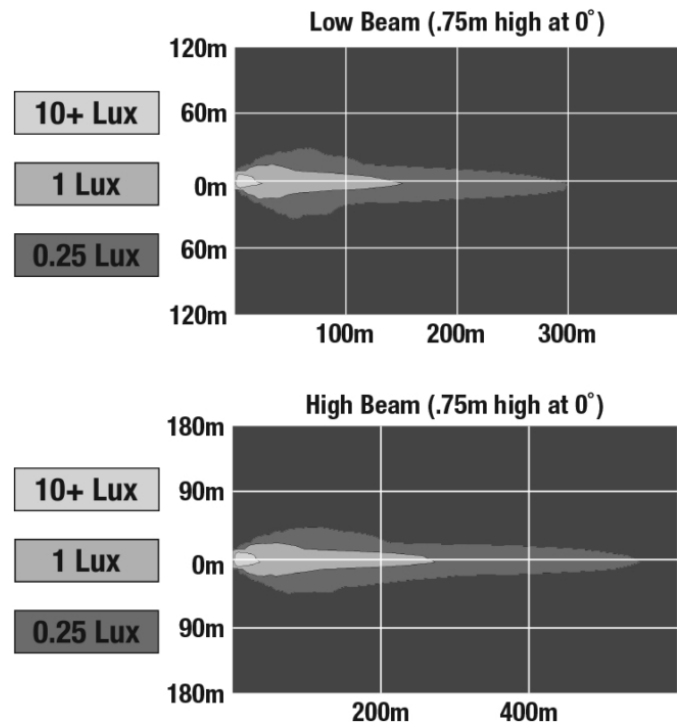

## PRODUCT INFORMATION

<b>Description</b>	12V LHT ECE LED High/Low Beam Heated Headlight - Chrome - 2 Light Kit
<b>Height</b>	176.50 mm / 6.95 in
<b>Width</b>	176.50 mm / 6.95 in
<b>Depth</b>	112.00 mm / 4.41 in
<b>Shape</b>	Round
<b>Outer Lens Material</b>	Polycarbonate
<b>Outer Lens Color</b>	Clear
<b>Housing Material</b>	Aluminum
<b>Housing Color</b>	Black
<b>Bezel Color</b>	Chrome
<b>Retrofits</b>	7" Round Headlights or 2D1 PAR56
<b>Minimum Operating Temperature</b>	-40 °C / -40 °F
<b>Maximum Operating Temperature</b>	65 °C / 149 °F
<b>Connector or Wiring</b>	H4 / (3X) 11.97" Flying Leads
<b>Product Weight</b>	5.10 lbs / 2.31 kgs
<b>Shipping Weight</b>	5.90 lbs / 2.68 kgs

## ELECTRICAL SPECIFICATIONS

---

<b>Input Voltage</b>	12V DC
<b>Operating Voltage</b>	9-16V DC
<b>Transient Spike Protection</b>	150V Peak @ 1 HZ-100 Pulses
<b>Black Wire</b>	Ground
<b>Yellow Wire</b>	Low Beam
<b>White Wire</b>	High Beam
<b>Brown Wire</b>	Front turn
<b>Red Wire</b>	Position
<b>Blue Wire</b>	DRL
<b>Current Draw</b>	2.33A @ 12V DC (Low Beam) 3.25A @ 12V DC (High Beam) 3.00A @ 12V DC (Front Turn) 0.45A @ 12V DC (Position) 3.00A @ 12V DC (DRL) 5.70A @ 12V DC (Low Beam w/Heat) 6.40A @ 12V DC (High Beam w/Heat) 5.50A @ 12V DC (Front Turn w/Heat) 2.70A @ 12V DC (Position w/Heat) 5.50A @ 12V DC (DRL w/Heat)

## PHOTOMETRIC SPECIFICATIONS

<b>Raw Lumen Output</b>	3,600 (High Beam); 3,020 (Low Beam)
<b>Effective Lumen Output</b>	1,320 (High Beam); 1,201 (Low Beam)
<b>Candela Output</b>	68,800 (High Beam) 24,800 (Low Beam)
<b>Nominal LED Color Temperature</b>	5000 K
<b>Beam Pattern(s)</b>	Forward Lighting - Daytime Running Light Forward Lighting - High Beam (ECE) Forward Lighting - Low Beam (ECE Left Hand) Signalization - Front Position Signalization - Turn (Front)