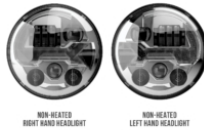

NON-HEATED
RIGHT HAND HEADLIGHT

NON-HEATED
LEFT HAND HEADLIGHT

Part Number
0558243

12V LHT ECE LED
High/Low Beam
Headlight - Chrome - 2
Light Kit