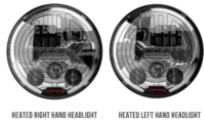

Part Number
0558253

12V LHT ECE LED
High/Low Beam
Heated Headlight -
Chrome - 2 Light Kit