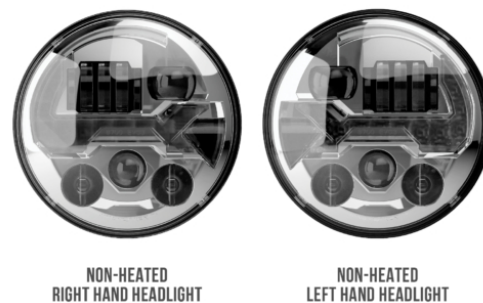

Model 8700 EVO3 L Front Position Light

PRODUCT INFORMATION

Description	12V LHT ECE LED High/Low Beam Headlight - Chrome - 2 Light Kit
Height	176.50 mm / 6.95 in
Width	176.50 mm / 6.95 in
Depth	112.00 mm / 4.41 in
Shape	Round
Outer Lens Material	Polycarbonate
Outer Lens Color	Clear
Housing Material	Aluminum
Housing Color	Black
Bezel Color	Chrome
Retrofits	7" Round Headlights or 2D1 PAR56
Minimum Operating Temperature	-40 °C / -40 °F
Maximum Operating Temperature	65 °C / 149 °F
Connector or Wiring	H4 / (3X) 11.97" Flying Leads
Product Weight	5.10 lbs / 2.31 kgs
Shipping Weight	5.90 lbs / 2.68 kgs

Model 8700 EVO3 L Front Position Light

ELECTRICAL SPECIFICATIONS

Input Voltage	12V DC
Operating Voltage	9-16V DC
Transient Spike Protection	150V Peak @ 1 HZ-100 Pulses
Black Wire	Ground
Yellow Wire	Low Beam
White Wire	High Beam
Brown Wire	Front turn
Red Wire	Position
Blue Wire	DRL
Current Draw	2.33A @ 12V DC (Low Beam) 3.25A @ 12V DC (High Beam) 3.00A @ 12V DC (Front turn) 0.45A @ 12V DC (Position) 3.00A @ 12V DC (DRL)

J.W. SPEAKER 
Engineered. Lighting. Solutions.

Model 8700 EVO3 L Front Position Light

PHOTOMETRIC SPECIFICATIONS

Raw Lumen Output	3,600 (High Beam); 3,020 (Low Beam)
Effective Lumen Output	1,320 (High Beam); 1,201 (Low Beam)
Candela Output	68,800 (High Beam) 24,800 (Low Beam)
Nominal LED Color Temperature	5000 K
Beam Pattern(s)	Forward Lighting - Daytime Running Light Forward Lighting - High Beam (ECE) Forward Lighting - Low Beam (ECE Left Hand) Signalization - Front Position Signalization - Turn (Front)