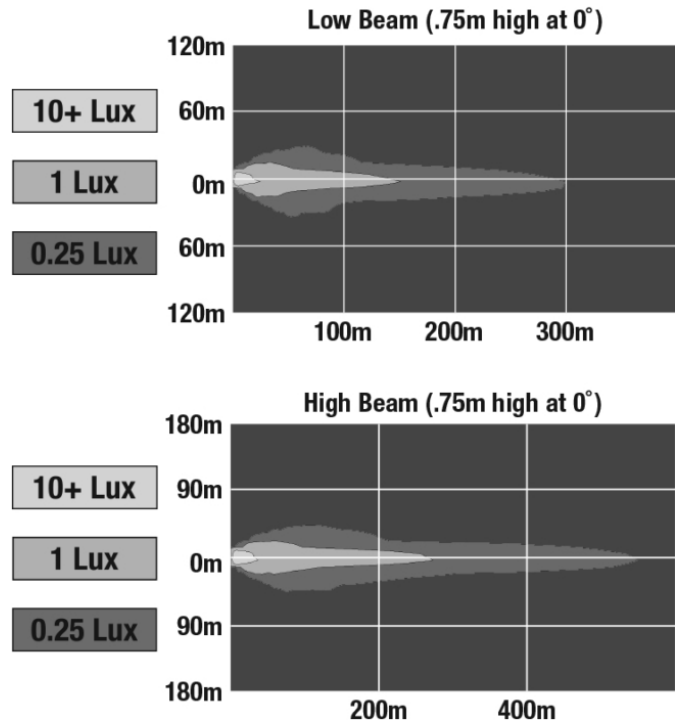

Model 8700 EVO3 L Front Position Light

PRODUCT INFORMATION

Description	12V LHT ECE LED High/Low Beam Headlight - Chrome - 2 Light Kit
Height	176.50 mm / 6.95 in
Width	176.50 mm / 6.95 in
Depth	112.00 mm / 4.41 in
Shape	Round
Outer Lens Material	Polycarbonate
Outer Lens Color	Clear
Housing Material	Aluminum
Housing Color	Black
Bezel Color	Chrome
Retrofits	7" Round Headlights or 2D1 PAR56
Minimum Operating Temperature	-40 °C / -40 °F
Maximum Operating Temperature	65 °C / 149 °F
Connector or Wiring	H4 / (3X) 11.97" Flying Leads
Product Weight	5.10 lbs / 2.31 kgs
Shipping Weight	5.90 lbs / 2.68 kgs

Model 8700 EVO3 L Front Position Light

ELECTRICAL SPECIFICATIONS

Input Voltage	12V DC
Operating Voltage	9-16V DC
Transient Spike Protection	150V Peak @ 1 HZ-100 Pulses
Black Wire	Ground
Yellow Wire	Low Beam
White Wire	High Beam
Brown Wire	Front turn
Red Wire	Position
Blue Wire	DRL
Current Draw	2.33A @ 12V DC (Low Beam) 3.25A @ 12V DC (High Beam) 3.00A @ 12V DC (Front turn) 0.45A @ 12V DC (Position) 3.00A @ 12V DC (DRL)

J.W. SPEAKER 
Engineered. Lighting. Solutions.

Model 8700 EVO3 L Front Position Light

PHOTOMETRIC SPECIFICATIONS

Raw Lumen Output	3,600 (High Beam); 3,020 (Low Beam)
Effective Lumen Output	1,320 (High Beam); 1,201 (Low Beam)
Candela Output	68,800 (High Beam) 24,800 (Low Beam)
Nominal LED Color Temperature	5000 K
Beam Pattern(s)	Forward Lighting - Daytime Running Light Forward Lighting - High Beam (ECE) Forward Lighting - Low Beam (ECE Left Hand) Signalization - Front Position Signalization - Turn (Front)