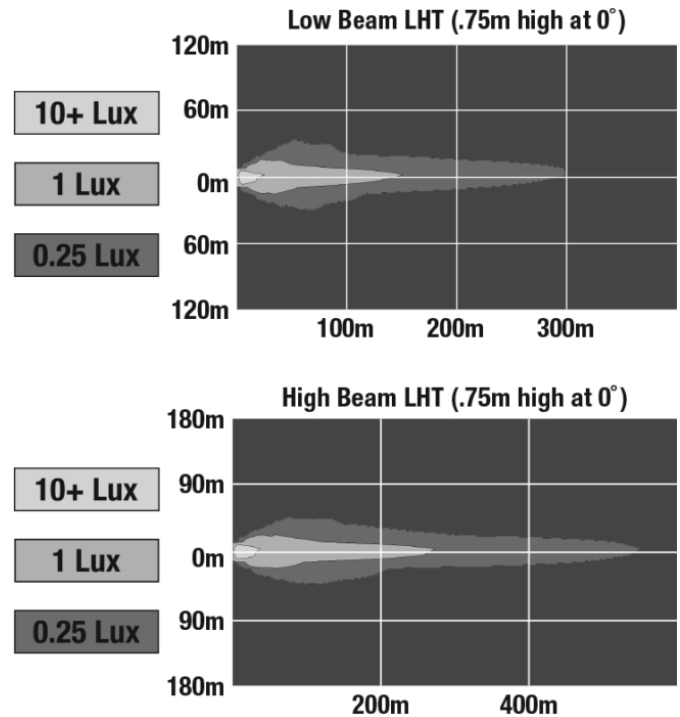

## PRODUCT INFORMATION

---

<b>Description</b>	12V RHT DOT/ECE LED High/Low Beam Headlight - Chrome - Single LH Light
<b>Height</b>	176.50 mm / 6.95 in
<b>Width</b>	176.50 mm / 6.95 in
<b>Depth</b>	112.00 mm / 4.41 in
<b>Shape</b>	Round
<b>Outer Lens Material</b>	Polycarbonate
<b>Outer Lens Color</b>	Clear
<b>Housing Material</b>	Aluminum
<b>Housing Color</b>	Black
<b>Bezel Color</b>	Chrome
<b>Retrofits</b>	7" Round Headlights or 2D1 PAR56
<b>Minimum Operating Temperature</b>	-40 °C / -40 °F
<b>Maximum Operating Temperature</b>	65 °C / 149 °F
<b>Connector or Wiring</b>	H4 / (3X) 11.97" Flying Leads
<b>Product Weight</b>	2.25 lbs / 1.02 kgs
<b>Shipping Weight</b>	3.35 lbs / 1.52 kgs

## PHOTOMETRIC SPECIFICATIONS

<b>Raw Lumen Output</b>	3,600 (High Beam); 3,020 (Low Beam)
<b>Effective Lumen Output</b>	1,320 (High Beam); 1,201 (Low Beam)
<b>Candela Output</b>	68,800 (High Beam) 24,800 (Low Beam)
<b>Nominal LED Color Temperature</b>	5000 K
<b>Beam Pattern(s)</b>	Forward Lighting - Daytime Running Light Forward Lighting - High Beam (DOT/ECE) Forward Lighting - Low Beam (ECE Right Hand) Forward Lighting - Low Beam (DOT/ECE) Signalization - Front Position Signalization - Turn (Front)