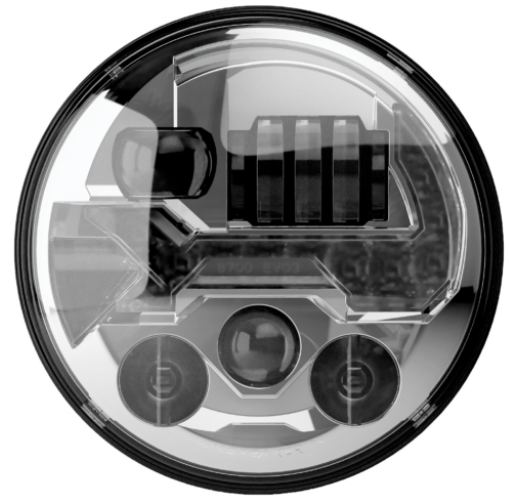

# Model 8700 EVO3 L Front Position Light

## PRODUCT INFORMATION

---

<b>Description</b>	12V RHT DOT/ECE LED High/Low Beam Headlight - Chrome - Single LH Light
<b>Height</b>	176.50 mm / 6.95 in
<b>Width</b>	176.50 mm / 6.95 in
<b>Depth</b>	112.00 mm / 4.41 in
<b>Shape</b>	Round
<b>Outer Lens Material</b>	Polycarbonate
<b>Outer Lens Color</b>	Clear
<b>Housing Material</b>	Aluminum
<b>Housing Color</b>	Black
<b>Bezel Color</b>	Chrome
<b>Retrofits</b>	7" Round Headlights or 2D1 PAR56
<b>Minimum Operating Temperature</b>	-40 °C / -40 °F
<b>Maximum Operating Temperature</b>	65 °C / 149 °F
<b>Connector or Wiring</b>	H4 / (3X) 11.97" Flying Leads
<b>Product Weight</b>	2.25 lbs / 1.02 kgs
<b>Shipping Weight</b>	3.35 lbs / 1.52 kgs