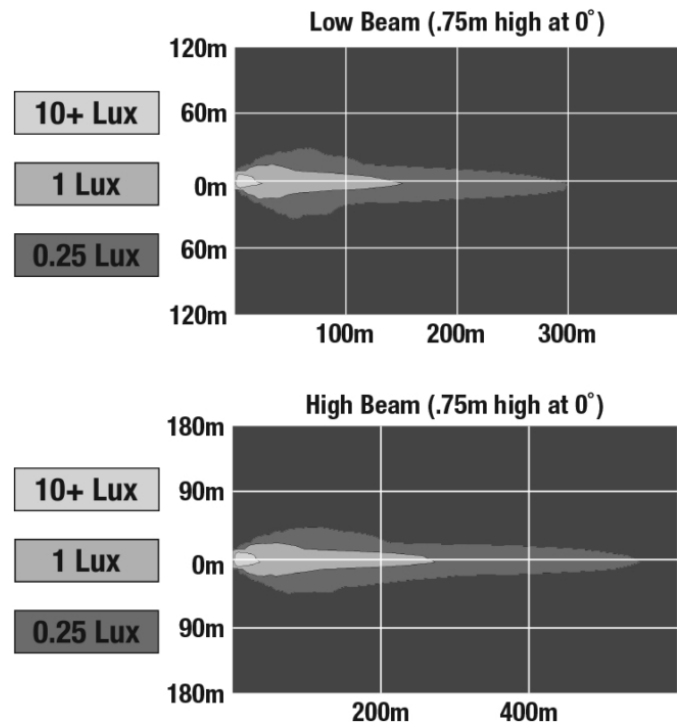

Model 8700 EVO3 L Front Position Light

PRODUCT INFORMATION

Description	12V RHT DOT/ECE LED High/Low Beam Heated Headlight - Chrome - 2 Light Kit
Height	176.50 mm / 6.95 in
Width	176.50 mm / 6.95 in
Depth	112.00 mm / 4.41 in
Shape	Round
Outer Lens Material	Polycarbonate
Outer Lens Color	Clear
Housing Material	Aluminum
Housing Color	Black
Bezel Color	Chrome
Retrofits	7" Round Heaslights or 2D1 PAR56
Minimum Operating Temperature	-40 °C / -40 °F
Maximum Operating Temperature	65 °C / 149 °F
Connector or Wiring	H4 / (3X) 11.97" Flying Leads
Product Weight	5.10 lbs / 2.31 kgs
Shipping Weight	5.90 lbs / 2.68 kgs

Model 8700 EVO3 L Front Position Light

ELECTRICAL SPECIFICATIONS

Input Voltage	12V DC
Operating Voltage	9-16V DC
Transient Spike Protection	150V Peak @ 1 HZ-100 Pulses
Black Wire	Ground
Yellow Wire	Low Beam
White Wire	High Beam
Brown Wire	Front turn
Red Wire	Position
Blue Wire	DRL
Current Draw	2.33A @ 12V DC (Low Beam) 3.25A @ 12V DC (High Beam) 3.00A @ 12V DC (Front Turn) 0.45A @ 12V DC (Position) 3.00A @ 12V DC (DRL) 5.70A @ 12V DC (Low Beam w/Heat) 6.40A @ 12V DC (High Beam w/Heat) 5.50A @ 12V DC (Front Turn w/Heat) 2.70A @ 12V DC (Position w/Heat) 5.50A @ 12V DC (DRL w/Heat)

Raw Lumen Output	3,600 (High Beam); 3,020 (Low Beam)
Effective Lumen Output	1,320 (High Beam); 1,201 (Low Beam)
Candela Output	68,800 (High Beam) 24,800 (Low Beam)
Nominal LED Color Temperature	5000 K
Beam Pattern(s)	Forward Lighting - Daytime Running Light Forward Lighting - High Beam (DOT/ECE) Forward Lighting - Low Beam (ECE Right Hand) Forward Lighting - Low Beam (DOT/ECE) Signalization - Front Position Signalization - Turn (Front)