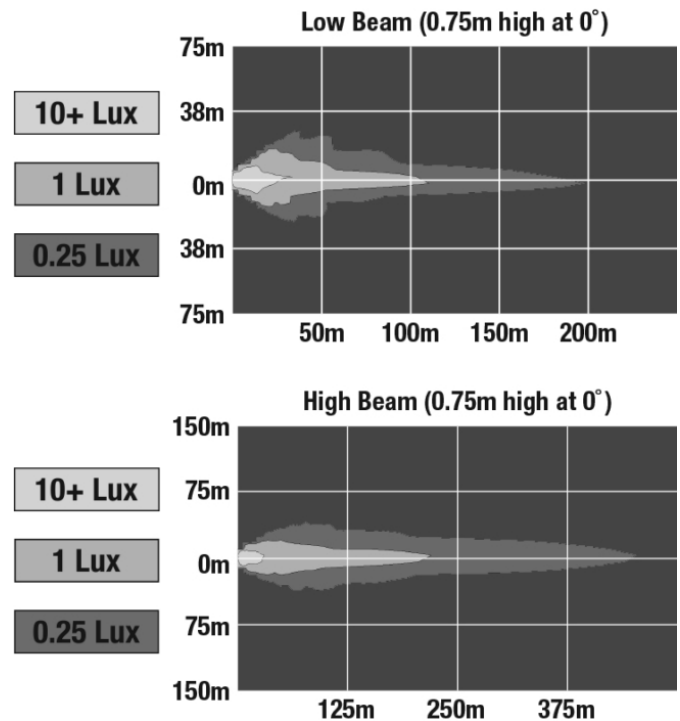

Model 8700 EVO 2 Classic L Headlight

PRODUCT INFORMATION

Description	12-24V DOT LED High & Low Beam Headlight with Chrome Bezel - Single Light
Height	176.53 mm / 6.95 in
Width	176.53 mm / 6.95 in
Depth	99.82 mm / 3.93 in
Shape	Round
Outer Lens Material	Polycarbonate
Outer Lens Color	Clear
Housing Material	Die-Cast Aluminum
Housing Color	Gray
Bezel Color	Chrome
Retrofits	2D1 "PAR56" or 7" round headlight
Minimum Operating Temperature	-40 °C / -40 °F
Maximum Operating Temperature	65 °C / 149 °F
Connector or Wiring	H4
Mating Connector	H4 AMP#172615-2
Product Weight	2.31 lbs / 1.05 kgs
Shipping Weight	4.00 lbs / 1.81 kgs

ELECTRICAL SPECIFICATIONS

Input Voltage	12-24V DC
Operating Voltage	9-32V DC
Transient Spike Protection	150V Peak @ 1 HZ-100 Pulses
Black Wire	Ground
White Wire	High Beam
Yellow Wire	Low Beam
Current Draw	3.5A @ 12V DC (High Beam) 2.00A @ 12V DC (Low Beam) 1.80A @ 24V DC (High Beam) 1.10A @ 24V DC (Low Beam)

PHOTOMETRIC SPECIFICATIONS

Raw Lumen Output	3,200 (High Beam); 1,770 (Low Beam)
Effective Lumen Output	1,260 (High Beam); 750 (Low Beam)
Candela Output	71,500 (High Beam); 35,003 (Low Beam)
Nominal LED Color Temperature	4500 K
Beam Pattern(s)	Forward Lighting - High Beam (DOT) Forward Lighting - Low Beam (DOT)