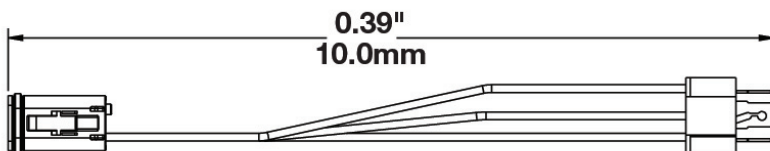

High Beam and Low Beam H4 Harness

PRODUCT INFORMATION

Description High Beam and Low Beam H4 Harness
Connector or Wiring Deutsch DT06-H4

PRODUCT DIMENSIONS

ELECTRICAL SPECIFICATIONS

Yellow Wire Low Beam
White Wire High Beam
Black Wire Ground