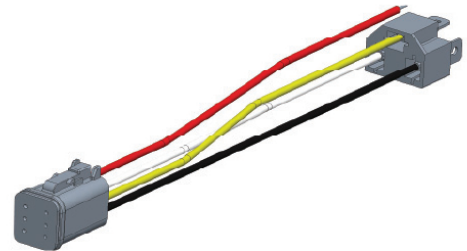

# High Beam/Low Beam and Front Position H4 Harness

## PRODUCT INFORMATION

---

<b>Description</b>	High Beam/Low Beam and Front Position H4 Harness
<b>Connector or Wiring</b>	Deutsch DT06-6S