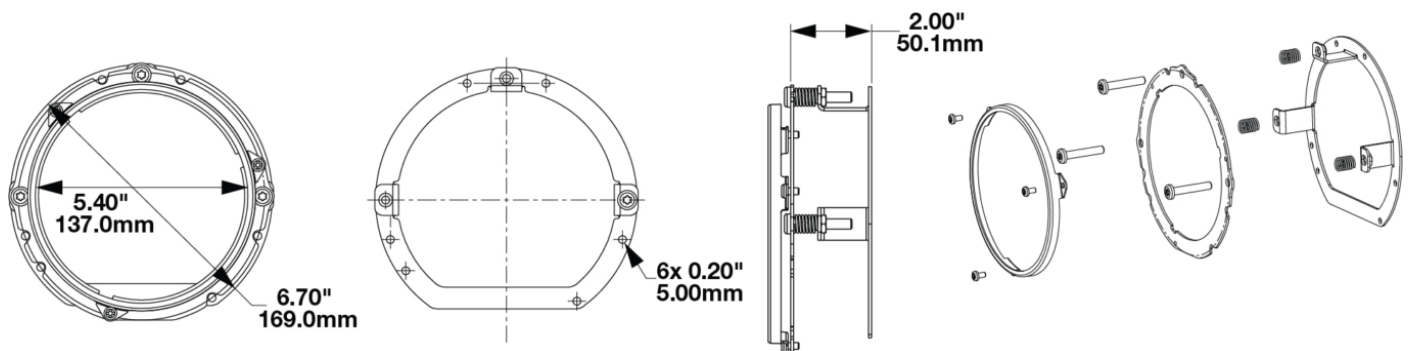

PRODUCT DIMENSIONS

PRODUCT WARNINGS

For California residents:

⚠ WARNING: Cancer and reproductive harm - www.P65Warnings.ca.gov.

⚠ AVERTISSEMENT: Cancer et effet nocif sur la reproduction - www.P65Warnings.ca.gov.

Print date: 2021-04-22

© 2021 J.W. Speaker Corporation • Germantown, WI U.S.A.
www.jwspeaker.com • speaker@jwspeaker.com • 262.251.6660

J.W. SPEAKER
Engineered. Lighting. Solutions.