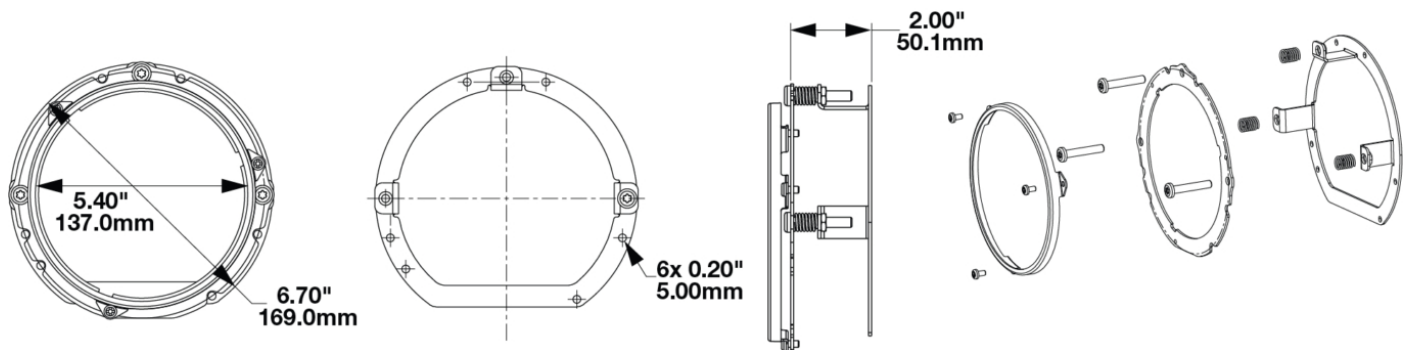

PRODUCT DIMENSIONS

PRODUCT WARNINGS

For California residents:

⚠ **WARNING:** Cancer and reproductive harm - www.P65Warnings.ca.gov.

⚠ **AVERTISSEMENT:** Cancer et effet nocif sur la reproduction - www.P65Warnings.ca.gov.

Print date: 2025-03-20

© 2025 J.W. Speaker Corporation • Germantown, WI U.S.A.
www.jwspeaker.com • speaker@jwspeaker.com • 262.251.6660

J.W. SPEAKER
Engineered. Lighting. Solutions.