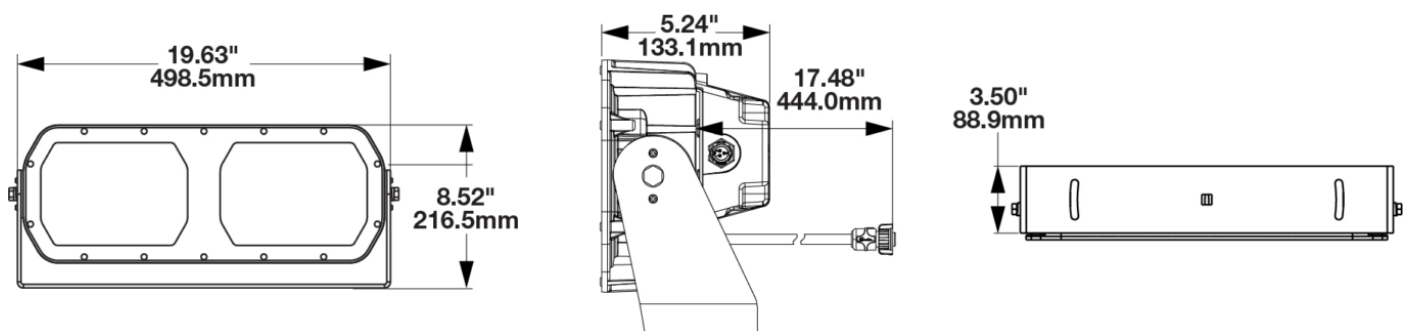

PRODUCT DIMENSIONS

Print date: 2019-12-15

© 2019 J.W. Speaker Corporation • Germantown, WI U.S.A.
www.jwspeaker.com • speaker@jwspeaker.com • 262.251.6660

J.W. SPEAKER
Engineered. Lighting. Solutions.