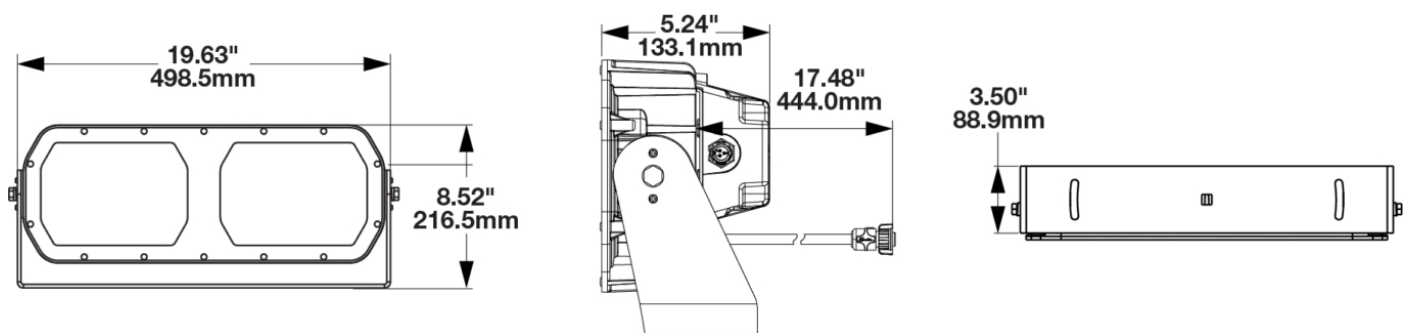

PRODUCT DIMENSIONS

Print date: 2019-12-08

© 2019 J.W. Speaker Corporation • Germantown, WI U.S.A.
www.jwspeaker.com • speaker@jwspeaker.com • 262.251.6660

J.W. SPEAKER
Engineered. Lighting. Solutions.