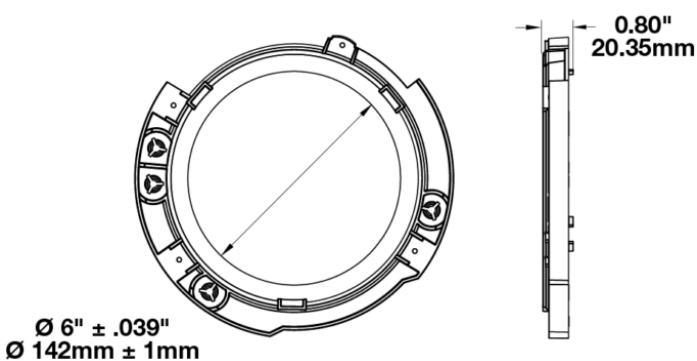

Mounting Ring Kit for 2017-18 Jeep JK 7"

Round Headlights

PRODUCT INFORMATION

Description	Mounting Ring Kit for 2017-18 Jeep JK 7" Round Headlights
Height	200.00 mm / 7.87 in
Width	200.00 mm / 7.87 in
Depth	15.00 mm / 0.59 in
Shape	Round
Housing Material	Polycarbonate
Housing Color	Black
Product Weight	0.50 lbs / 0.23 kgs
Shipping Weight	0.60 lbs / 0.27 kgs

PRODUCT DIMENSIONS

Left Hand Side

Right Hand Side

Print date: 2022-06-30

© 2022 J.W. Speaker Corporation • Germantown, WI U.S.A.
www.jwspeaker.com • speaker@jwspeaker.com • 262.251.6660

Mounting Ring Kit for 2017-18 Jeep JK 7"