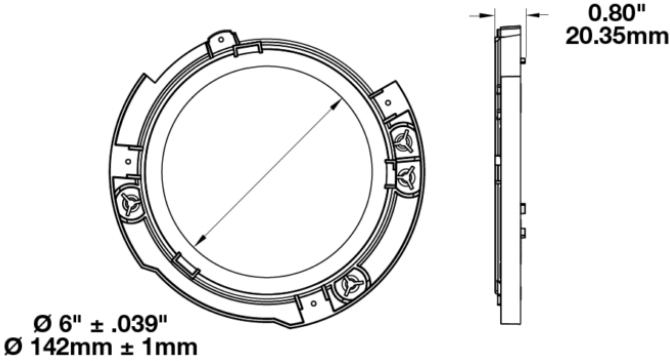

Mounting Ring Kit for 2017-18 Jeep JK 7"

Round Headlights

PRODUCT INFORMATION

Description	Mounting Ring Kit for 2017-18 Jeep JK 7" Round Headlights
Height	200.00 mm / 7.87 in
Width	200.00 mm / 7.87 in
Depth	15.00 mm / 0.59 in
Shape	Round
Housing Material	Polycarbonate
Housing Color	Black
Product Weight	0.50 lbs / 0.23 kgs
Shipping Weight	0.60 lbs / 0.27 kgs

PRODUCT DIMENSIONS

Left Hand Side

Right Hand Side

Print date: 2022-06-30

© 2022 J.W. Speaker Corporation • Germantown, WI U.S.A.
www.jwspeaker.com • speaker@jwspeaker.com • 262.251.6660

Mounting Ring Kit for 2017-18 Jeep JK 7"