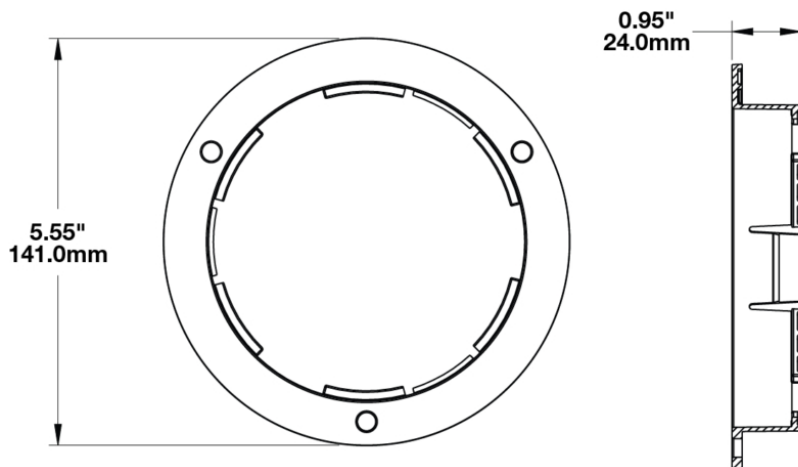

4" Round Plastic Mounting Flange for Model 234

PRODUCT INFORMATION

Description	4" Round Plastic Mounting Flange for Model 234
Height	141.00 mm / 5.55 in
Width	141.00 mm / 5.55 in
Shape	Round
Housing Material	Plastic
Housing Color	White
Mounting Hardware Description	(x1)
Additional Information	Designed to fit Diameter for a 4.50" panel hole

PRODUCT DIMENSIONS

Print date: 2017-05-23

© 2017 J.W. Speaker Corporation • Germantown, WI U.S.A.
www.jwspeaker.com • speaker@jwspeaker.com • 262.251.6660

4" Round Plastic Mounting Flange for Model 234

REGULATORY STANDARDS COMPLIANCE