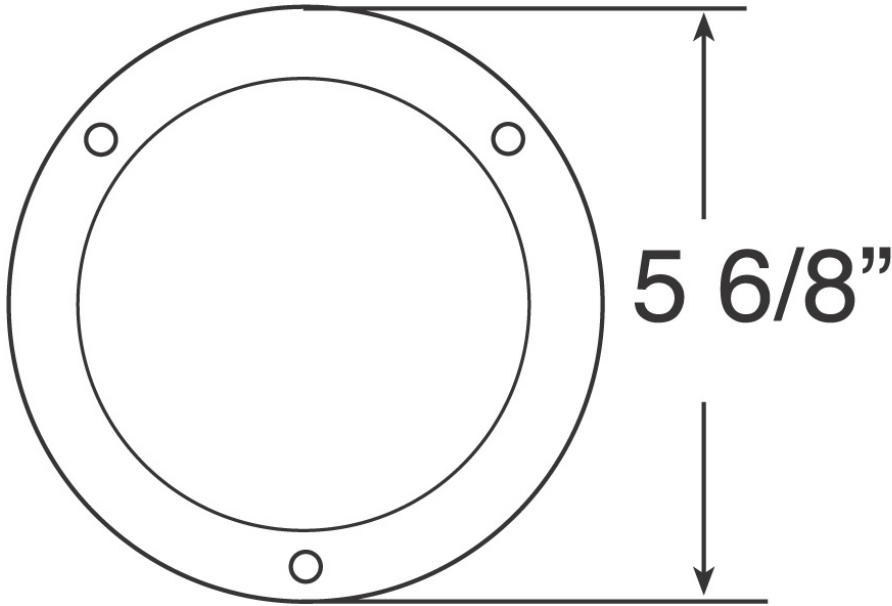

# 4" Round Chrome Plastic Trim Ring for Model 234

## PRODUCT INFORMATION

---

<b>Description</b>	4" Round Chrome Plastic Trim Ring for Model 234
<b>Height</b>	146.05 mm / 5.75 in
<b>Width</b>	146.05 mm / 5.75 in
<b>Shape</b>	Round
<b>Housing Material</b>	Plastic
<b>Housing Color</b>	Chrome
<b>Mounting Hardware Description</b>	(x1)
<b>Additional Information</b>	Fits 4" round flange-mounted lights. Attaches to rubber grommet with three tapered stainless mounting screws.

## PRODUCT DIMENSIONS