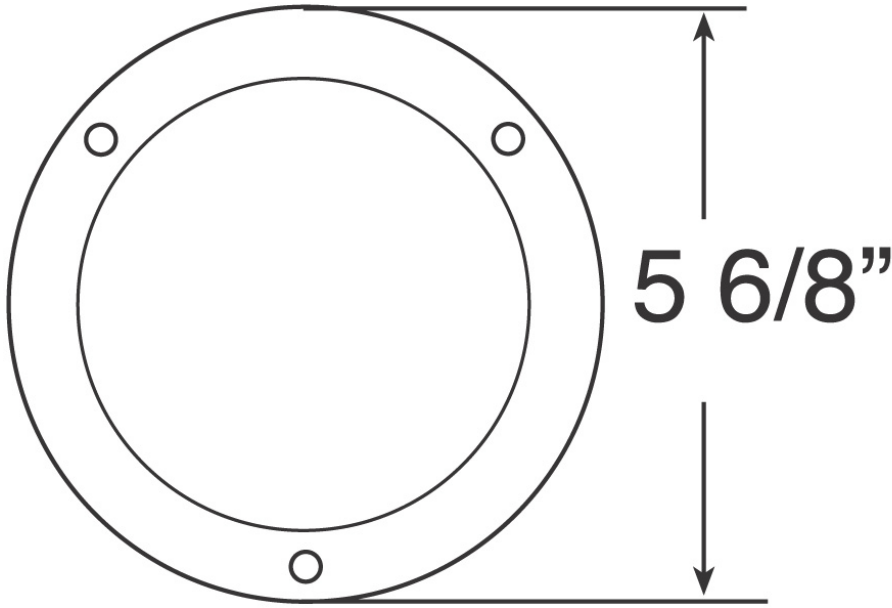

4" Round Chrome Plastic Trim Ring for Model 234

PRODUCT DIMENSIONS

REGULATORY STANDARDS COMPLIANCE

Buy America Standards

Eco Friendly