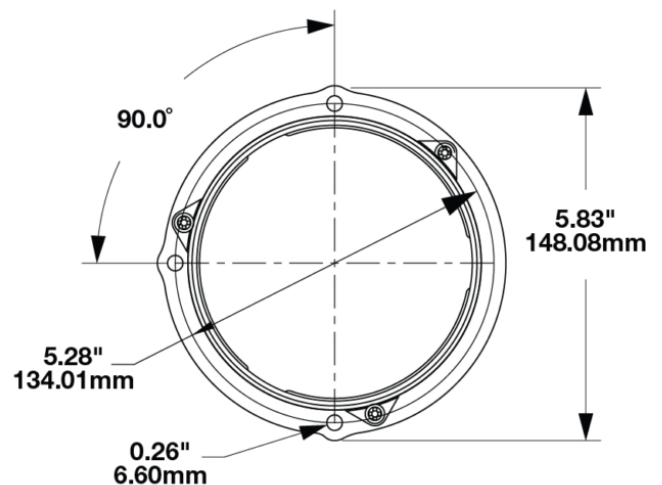

Mounting Ring Kit for 4.75" Round (PAR38) Headlights

PRODUCT INFORMATION

Description	Mounting Ring Kit for 4.75" Round (PAR38) Headlights
Height	149.00 mm / 5.87 in
Width	146.50 mm / 5.77 in
Mounting Hardware Description	(x3) 8-32-.25" Philips Screw 8-32 X .25 Type F, Clear
Shipping Weight	0.50 lbs / 0.23 kgs

PRODUCT DIMENSIONS

Print date: 2024-11-10

© 2024 J.W. Speaker Corporation • Germantown, WI U.S.A.
 www.jwspeaker.com • speaker@jwspeaker.com • 262.251.6660

Mounting Ring Kit for 4.75" Round (PAR38) Headlights