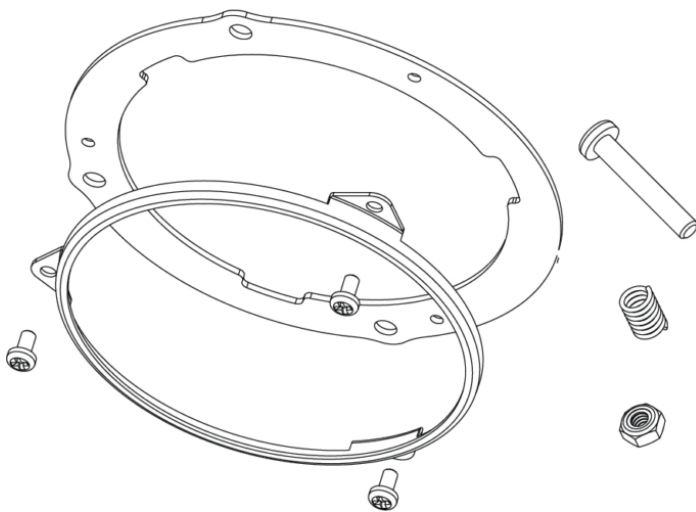

Mounting Ring Kit for 4.75" Round (PAR38) Headlights

PRODUCT INFORMATION

Description	Mounting Ring Kit for 4.75" Round (PAR38) Headlights
Height	149.00 mm / 5.87 in
Width	146.50 mm / 5.77 in
Mounting Hardware Description	(x3) 8-32-.25" Philips Screw 8-32 X .25 Type F, Clear
Shipping Weight	0.50 lbs / 0.23 kgs

PRODUCT DIMENSIONS

Print date: 2024-11-10

© 2024 J.W. Speaker Corporation • Germantown, WI U.S.A.
 www.jwspeaker.com • speaker@jwspeaker.com • 262.251.6660

Mounting Ring Kit for 4.75" Round (PAR38) Headlights