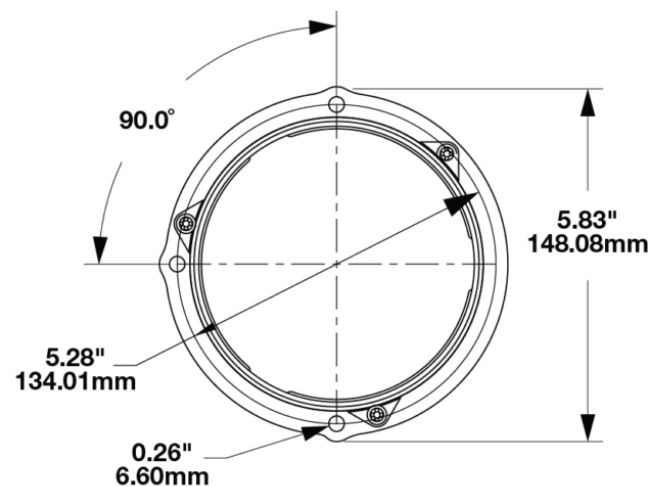

Mounting Ring Kit for 4.75" Round (PAR38)

Headlights

PRODUCT INFORMATION

| | |
|--------------------------------------|---|
| Description | Mounting Ring Kit for 4.75" Round (PAR38) Headlights |
| Height | 149.00 mm / 5.87 in |
| Width | 146.50 mm / 5.77 in |
| Mounting Hardware Description | (x3) 8-32-.25" Philips Screw 8-32 X .25 Type F, Clear |
| Shipping Weight | 0.50 lbs / 0.23 kgs |

PRODUCT DIMENSIONS

Print date: 2021-04-22

© 2021 J.W. Speaker Corporation • Germantown, WI U.S.A.
www.jwspeaker.com • speaker@jwspeaker.com • 262.251.6660

Mounting Ring Kit for 4.75" Round (PAR38) Headlights