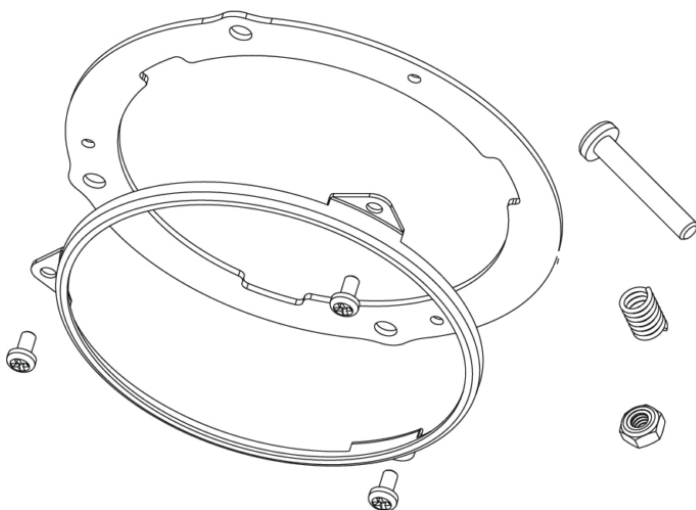

Mounting Ring Kit for 4.75" Round (PAR38)

Headlights

PRODUCT INFORMATION

| | |
|--------------------------------------|---|
| Description | Mounting Ring Kit for 4.75" Round (PAR38) Headlights |
| Height | 149.00 mm / 5.87 in |
| Width | 146.50 mm / 5.77 in |
| Mounting Hardware Description | (x3) 8-32-.25" Philips Screw 8-32 X .25 Type F, Clear |
| Shipping Weight | 0.50 lbs / 0.23 kgs |

PRODUCT DIMENSIONS

Print date: 2021-04-22

© 2021 J.W. Speaker Corporation • Germantown, WI U.S.A.
www.jwspeaker.com • speaker@jwspeaker.com • 262.251.6660

Mounting Ring Kit for 4.75" Round (PAR38) Headlights