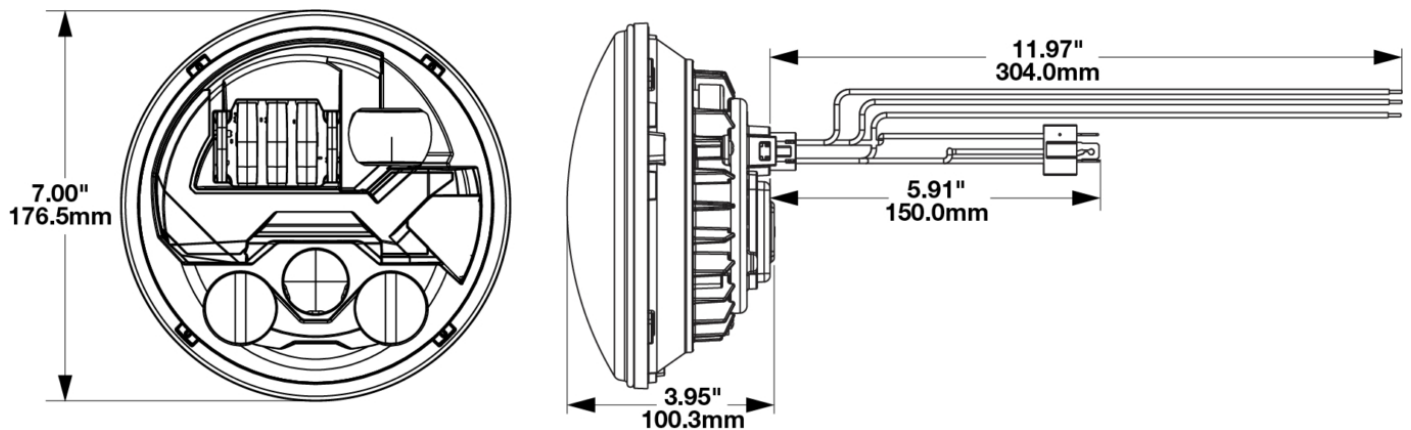

PRODUCT DIMENSIONS

Print date: 2025-01-15

© 2025 J.W. Speaker Corporation • Germantown, WI U.S.A.
www.jwspeaker.com • speaker@jwspeaker.com • 262.251.6660

J.W. SPEAKER
Engineered. Lighting. Solutions.