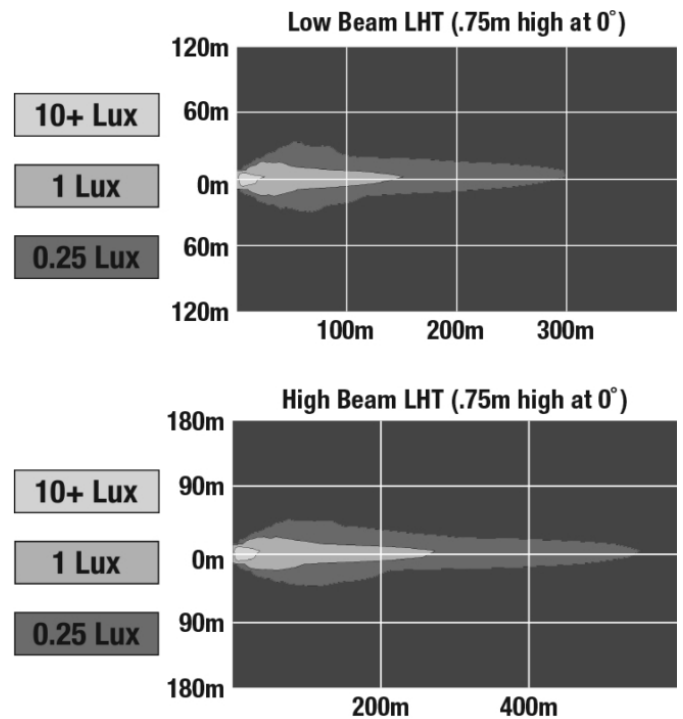

Model 8700 EVO3 L Front Position Light

PRODUCT INFORMATION

Description	12V LHT ECE LED High/Low Beam Headlight - Black - Single RH Light
Height	176.50 mm / 6.95 in
Width	176.50 mm / 6.95 in
Depth	112.00 mm / 4.41 in
Shape	Round
Outer Lens Material	Polycarbonate
Outer Lens Color	Clear
Housing Material	Aluminum
Housing Color	Black
Bezel Color	Black
Retrofits	7" Round Headlights or 2D1 PAR56
Minimum Operating Temperature	-40 °C / -40 °F
Maximum Operating Temperature	65 °C / 149 °F
Connector or Wiring	H4 / (3X) 11.97" Flying Leads
Mating Connector	H4 AMP #172615-2
Product Weight	2.48 lbs / 1.12 kgs
Shipping Weight	3.03 lbs / 1.37 kgs

ELECTRICAL SPECIFICATIONS

Input Voltage	12V DC
Operating Voltage	9-16V DC
Transient Spike Protection	150V Peak @ 1 HZ-100 Pulses
Black Wire	Ground
Yellow Wire	Low Beam
White Wire	High Beam
Brown Wire	Front Turn
Red Wire	Position
Blue Wire	DRL
Current Draw	2.33A @ 12V DC (Low Beam) 3.25A @ 12V DC (High Beam) 3.00A @ 12V DC (Front Turn) 0.45A @ 12V DC (Front Position) 3.00A @ 12V DC (DRL)

J.W. SPEAKER
Engineered. Lighting. Solutions.

Model 8700 EVO3 L Front Position Light

PHOTOMETRIC SPECIFICATIONS

Raw Lumen Output	3,600 (High Beam), 3,020 (Low Beam)
Effective Lumen Output	1,320 (High Beam), 1,201 (Low Beam)
Candela Output	68,800 (High Beam), 24,800 (Low Beam)
Nominal LED Color Temperature	5000 K
Beam Pattern(s)	Forward Lighting - Daytime Running Light Forward Lighting - High Beam (ECE) Forward Lighting - Low Beam (ECE Left Hand) Signalization - Front Position Signalization - Turn (Front)