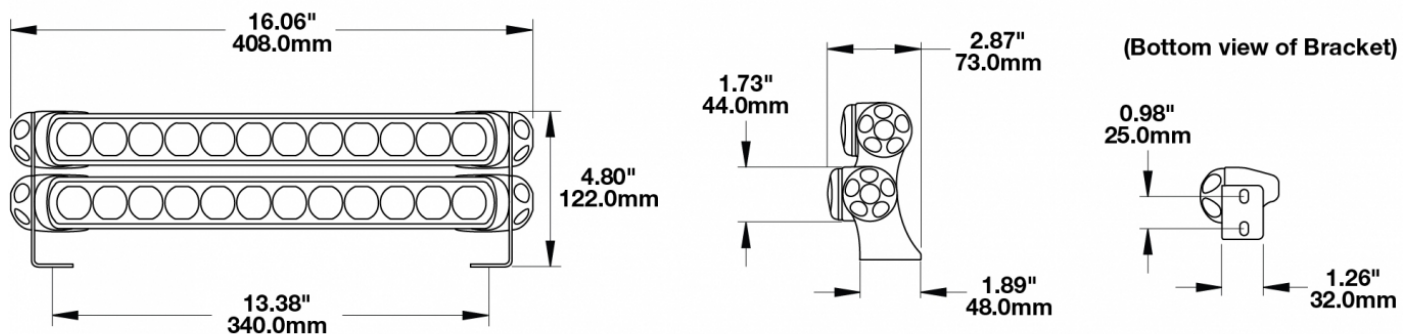

Double End Bracket Kit for Model TS1000

Light Bars

PRODUCT INFORMATION

Description	Double End Bracket Kit for Model TS1000 Light Bars
Height	122.00 mm / 4.8 in
Width	408.00 mm / 16.06 in
Depth	73.00 mm / 2.87 in
Mounting Hardware Description	(x4) M8-20mm
Product Weight	1.50 lbs / 0.68 kgs
Shipping Weight	0.80 lbs / 0.36 kgs
Additional Information	This is a double end mount bracket kit used with the Model TS1000 Light Bars for adjustable aiming.

PRODUCT DIMENSIONS

Print date: 2018-02-19

© 2018 J.W. Speaker Corporation • Germantown, WI U.S.A.
 www.jwspeaker.com • speaker@jwspeaker.com • 262.251.6660

Double End Bracket Kit for Model TS1000

Light Bars

APPLICATIONS

SUITS THESE PRODUCTS

14" Off-Road LED Light Bar

LED Light Bars - Model
TS1000