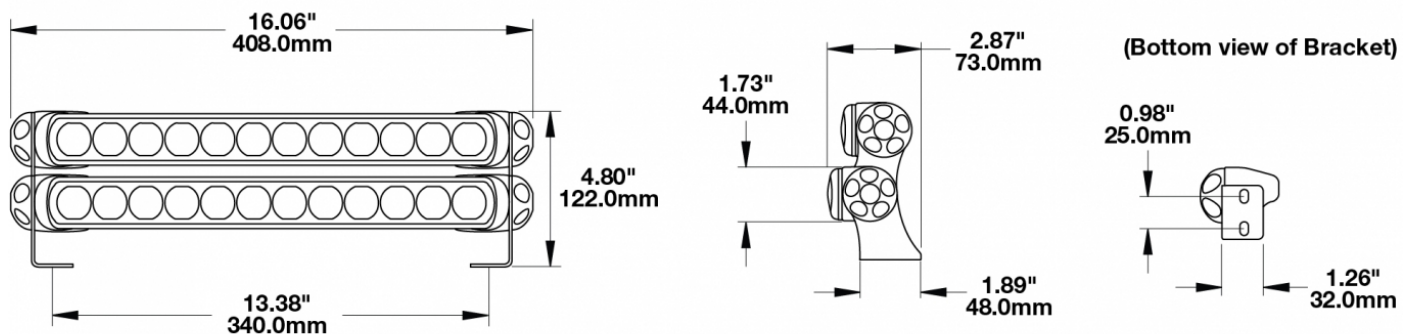

Double End Bracket Kit for Model TS1000

Light Bars

PRODUCT INFORMATION

Description	Double End Bracket Kit for Model TS1000 Light Bars
Height	122.00 mm / 4.8 in
Width	408.00 mm / 16.06 in
Depth	73.00 mm / 2.87 in
Mounting Hardware Description	(x4) M8-20mm
Product Weight	1.50 lbs / 0.68 kgs
Shipping Weight	0.80 lbs / 0.36 kgs
Additional Information	This is a double end mount bracket kit used with the Model TS1000 Light Bars for adjustable aiming.

PRODUCT DIMENSIONS

Print date: 2018-06-19

© 2018 J.W. Speaker Corporation • Germantown, WI U.S.A.
 www.jwspeaker.com • speaker@jwspeaker.com • 262.251.6660

Double End Bracket Kit for Model TS1000

Light Bars

APPLICATIONS

SUITS THESE PRODUCTS

14" Off-Road LED Light Bar

LED Light Bars - Model
TS1000