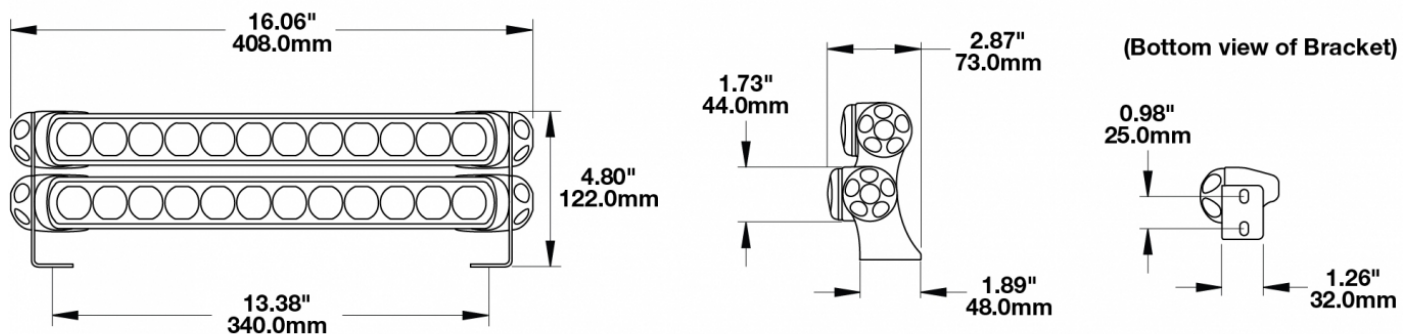

Double End Bracket Kit for Model TS1000

Light Bars

PRODUCT INFORMATION

Description	Double End Bracket Kit for Model TS1000 Light Bars
Height	122.00 mm / 4.8 in
Width	408.00 mm / 16.06 in
Depth	73.00 mm / 2.87 in
Mounting Hardware Description	(x4) M8-20mm
Product Weight	1.50 lbs / 0.68 kgs
Shipping Weight	0.80 lbs / 0.36 kgs
Additional Information	This is a double end mount bracket kit used with the Model TS1000 Light Bars for adjustable aiming.

PRODUCT DIMENSIONS

Print date: 2017-12-13

© 2017 J.W. Speaker Corporation • Germantown, WI U.S.A.
 www.jwspeaker.com • speaker@jwspeaker.com • 262.251.6660

Double End Bracket Kit for Model TS1000

Light Bars

APPLICATIONS

SUITS THESE PRODUCTS

14" Off-Road LED Light Bar

LED Light Bars - Model
TS1000