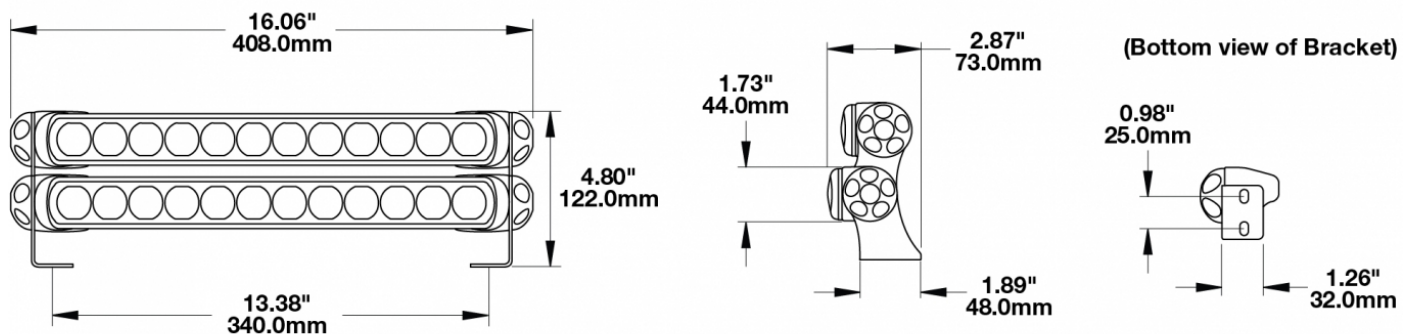

Double End Bracket Kit for Model TS1000

Light Bars

PRODUCT INFORMATION

Description	Double End Bracket Kit for Model TS1000 Light Bars
Height	122.00 mm / 4.8 in
Width	408.00 mm / 16.06 in
Depth	73.00 mm / 2.87 in
Mounting Hardware Description	(x4) M8-20mm
Product Weight	1.50 lbs / 0.68 kgs
Additional Information	This is a double end mount bracket kit used with the Model TS1000 Light Bars for adjustable aiming.

PRODUCT DIMENSIONS

Print date: 2017-06-25

© 2017 J.W. Speaker Corporation • Germantown, WI U.S.A.
 www.jwspeaker.com • speaker@jwspeaker.com • 262.251.6660

Double End Bracket Kit for Model TS1000

Light Bars

APPLICATIONS

SUITS THESE PRODUCTS

14" Off-Road LED Light Bar

LED Light Bars - Model
TS1000