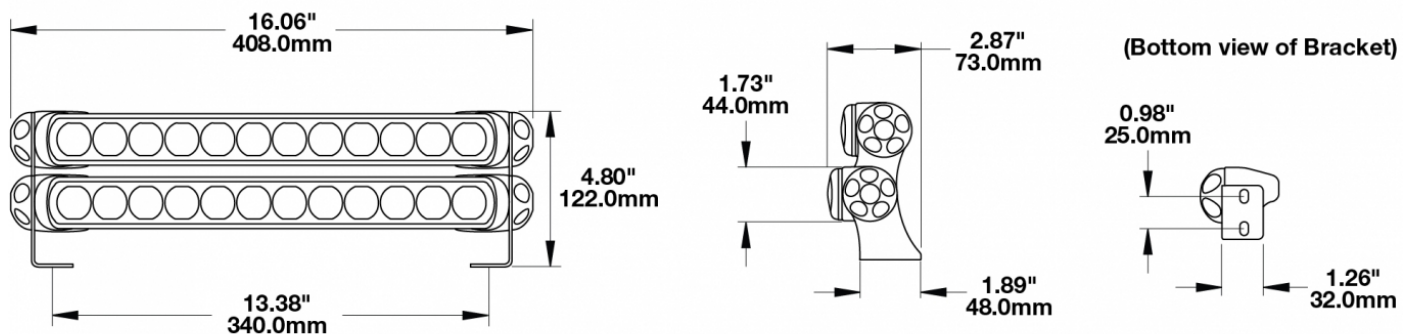

Double End Bracket Kit for Model TS1000

Light Bars

PRODUCT INFORMATION

Description	Double End Bracket Kit for Model TS1000 Light Bars
Height	122.00 mm / 4.8 in
Width	408.00 mm / 16.06 in
Depth	73.00 mm / 2.87 in
Mounting Hardware Description	(x4) M8-20mm
Product Weight	1.50 lbs / 0.68 kgs
Shipping Weight	0.80 lbs / 0.36 kgs
Additional Information	This is a double end mount bracket kit used with the Model TS1000 Light Bars for adjustable aiming.

PRODUCT DIMENSIONS

Print date: 2018-04-20

© 2018 J.W. Speaker Corporation • Germantown, WI U.S.A.
 www.jwspeaker.com • speaker@jwspeaker.com • 262.251.6660

Double End Bracket Kit for Model TS1000

Light Bars

APPLICATIONS

SUITS THESE PRODUCTS

14" Off-Road LED Light Bar

LED Light Bars - Model
TS1000