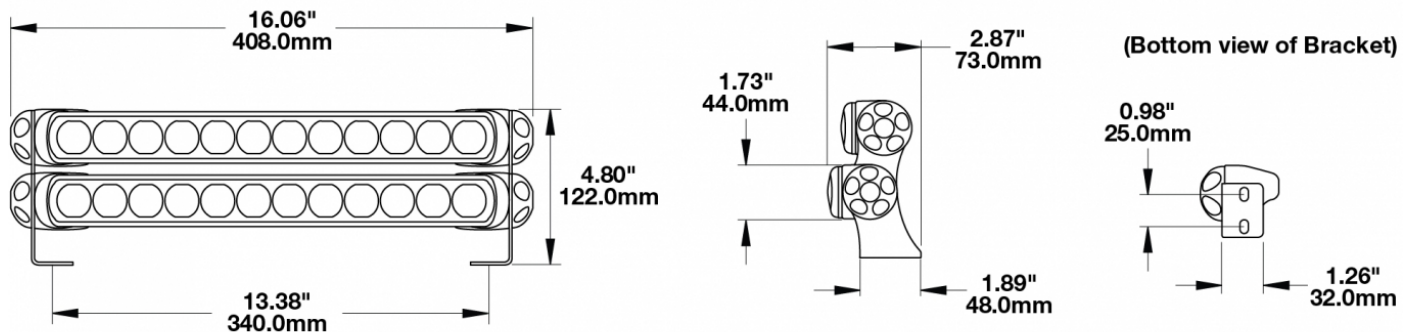

Double End Bracket Kit for Model TS1000

Light Bars

PRODUCT INFORMATION

Description	Double End Bracket Kit for Model TS1000 Light Bars
Height	122.00 mm / 4.8 in
Width	408.00 mm / 16.06 in
Depth	73.00 mm / 2.87 in
Mounting Hardware Description	(x4) M8-20mm
Product Weight	1.50 lbs / 0.68 kgs
Shipping Weight	0.80 lbs / 0.36 kgs
Additional Information	This is a double end mount bracket kit used with the Model TS1000 Light Bars for adjustable aiming.

PRODUCT DIMENSIONS

Print date: 2017-08-23

© 2017 J.W. Speaker Corporation • Germantown, WI U.S.A.
 www.jwspeaker.com • speaker@jwspeaker.com • 262.251.6660

Double End Bracket Kit for Model TS1000

Light Bars

APPLICATIONS

SUITS THESE PRODUCTS

14" Off-Road LED Light Bar

LED Light Bars - Model
TS1000