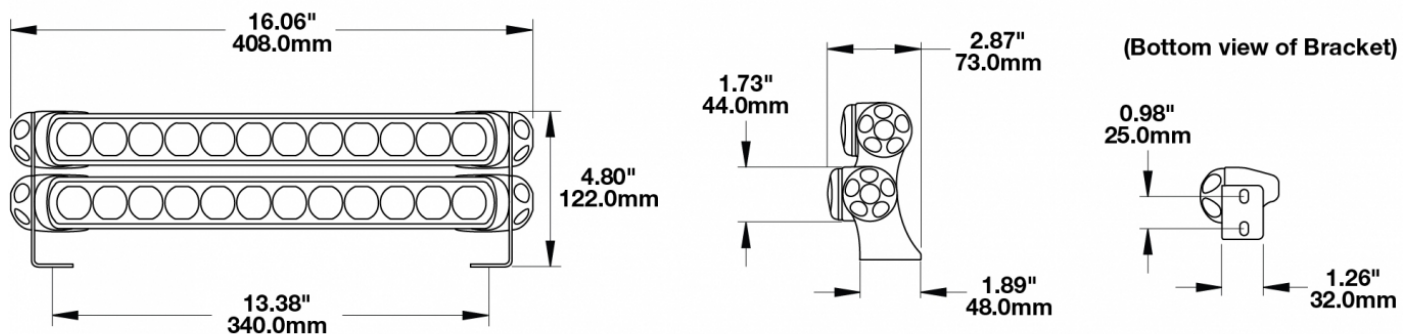

Double End Bracket Kit for Model TS1000

Light Bars

PRODUCT INFORMATION

Description	Double End Bracket Kit for Model TS1000 Light Bars
Height	122.00 mm / 4.8 in
Width	408.00 mm / 16.06 in
Depth	73.00 mm / 2.87 in
Mounting Hardware Description	(x4) M8-20mm
Product Weight	1.50 lbs / 0.68 kgs
Shipping Weight	0.80 lbs / 0.36 kgs
Additional Information	This is a double end mount bracket kit used with the Model TS1000 Light Bars for adjustable aiming.

PRODUCT DIMENSIONS

Print date: 2017-10-22

© 2017 J.W. Speaker Corporation • Germantown, WI U.S.A.
 www.jwspeaker.com • speaker@jwspeaker.com • 262.251.6660

Double End Bracket Kit for Model TS1000

Light Bars

APPLICATIONS

SUITS THESE PRODUCTS

14" Off-Road LED Light Bar

LED Light Bars - Model
TS1000