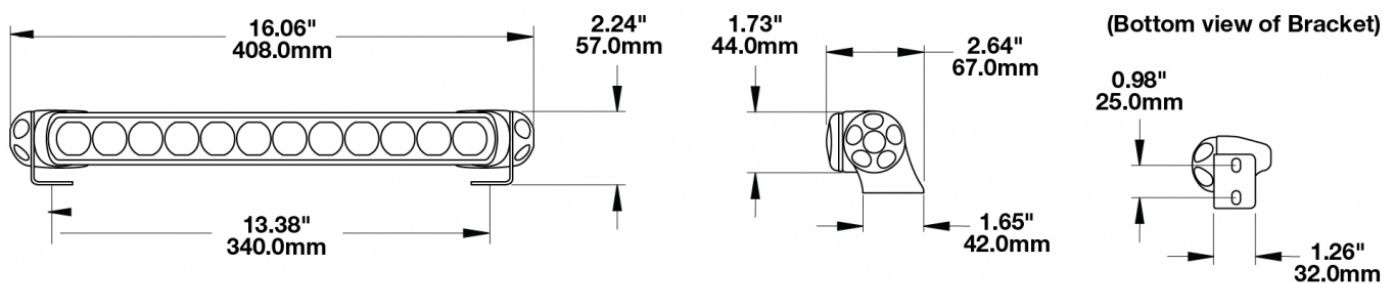

Single End Bracket Kit for Model TS1000 Light Bars

PRODUCT INFORMATION

Description	Single End Bracket Kit for Model TS1000 Light Bars
Height	57.00 mm / 2.24 in
Width	408.00 mm / 16.06 in
Depth	67.00 mm / 2.64 in
Mounting Hardware Description	(x4) M8-20mm
Product Weight	1.50 lbs / 0.68 kgs
Shipping Weight	0.60 lbs / 0.27 kgs
Additional Information	This is a single end mount bracket kit used with the Model TS1000 Light Bars for adjustable aiming.

PRODUCT DIMENSIONS

Print date: 2018-02-19

© 2018 J.W. Speaker Corporation • Germantown, WI U.S.A.
 www.jwspeaker.com • speaker@jwspeaker.com • 262.251.6660

Single End Bracket Kit for Model TS1000 Light Bars

APPLICATIONS

SUITS THESE PRODUCTS

14" Off-Road LED Light Bar

LED Light Bars - Model
TS1000