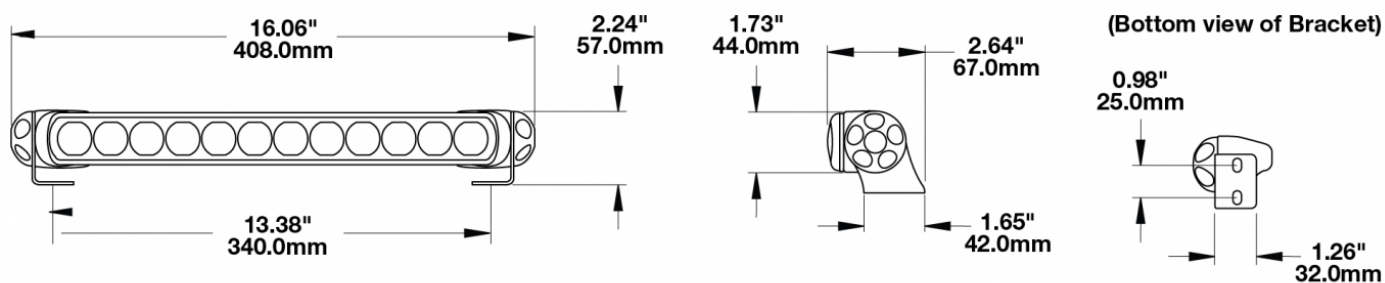

Single End Bracket Kit for Model TS1000 Light Bars

PRODUCT INFORMATION

Description	Single End Bracket Kit for Model TS1000 Light Bars
Height	57.00 mm / 2.24 in
Width	408.00 mm / 16.06 in
Depth	67.00 mm / 2.64 in
Mounting Hardware Description	(x4) M8-20mm
Product Weight	1.50 lbs / 0.68 kgs
Shipping Weight	0.60 lbs / 0.27 kgs
Additional Information	This is a single end mount bracket kit used with the Model TS1000 Light Bars for adjustable aiming.

PRODUCT DIMENSIONS

Print date: 2017-07-20

© 2017 J.W. Speaker Corporation • Germantown, WI U.S.A.
 www.jwspeaker.com • speaker@jwspeaker.com • 262.251.6660

J.W. SPEAKER
 Engineered. Lighting. Solutions.

Single End Bracket Kit for Model TS1000 Light Bars

APPLICATIONS

SUITS THESE PRODUCTS

14" Off-Road LED Light Bar

LED Light Bars - Model
TS1000