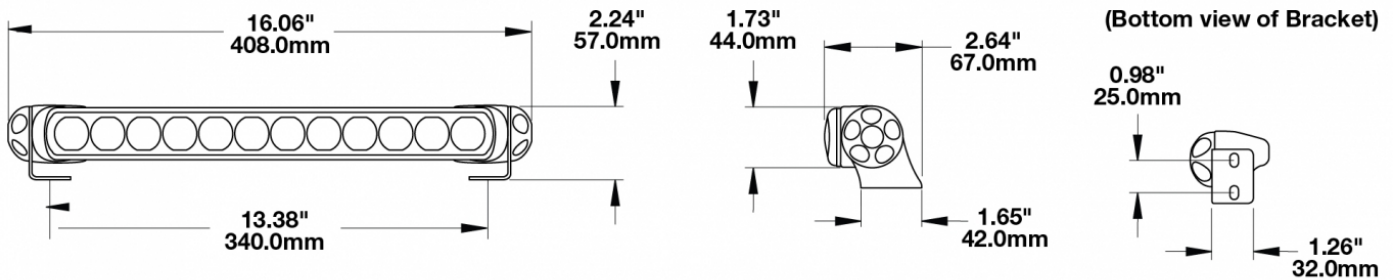

Single End Bracket Kit for Model TS1000 Light Bars

PRODUCT INFORMATION

Description	Single End Bracket Kit for Model TS1000 Light Bars
Height	57.00 mm / 2.24 in
Width	408.00 mm / 16.06 in
Depth	67.00 mm / 2.64 in
Mounting Hardware Description	(x4) M8-20mm
Product Weight	1.50 lbs / 0.68 kgs
Shipping Weight	2.00 lbs / 0.91 kgs
Additional Information	This is a single end mount bracket kit used with the Model TS1000 Light Bars for adjustable aiming.

PRODUCT DIMENSIONS

Print date: 2017-05-27

© 2017 J.W. Speaker Corporation • Germantown, WI U.S.A.
 www.jwspeaker.com • speaker@jwspeaker.com • 262.251.6660

Single End Bracket Kit for Model TS1000 Light Bars