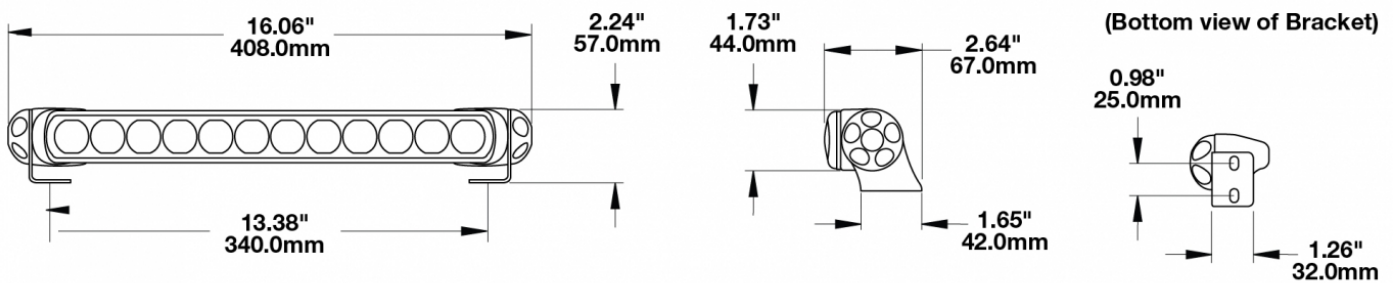

Single End Bracket Kit for Model TS1000 Light Bars

PRODUCT INFORMATION

Description	Single End Bracket Kit for Model TS1000 Light Bars
Height	57.00 mm / 2.24 in
Width	408.00 mm / 16.06 in
Depth	67.00 mm / 2.64 in
Mounting Hardware Description	(x4) M8-20mm
Product Weight	1.50 lbs / 0.68 kgs
Shipping Weight	0.60 lbs / 0.27 kgs
Additional Information	This is a single end mount bracket kit used with the Model TS1000 Light Bars for adjustable aiming.

PRODUCT DIMENSIONS

Print date: 2017-09-26

© 2017 J.W. Speaker Corporation • Germantown, WI U.S.A.
 www.jwspeaker.com • speaker@jwspeaker.com • 262.251.6660

Single End Bracket Kit for Model TS1000 Light Bars

APPLICATIONS

SUITS THESE PRODUCTS

14" Off-Road LED Light Bar

LED Light Bars - Model
TS1000