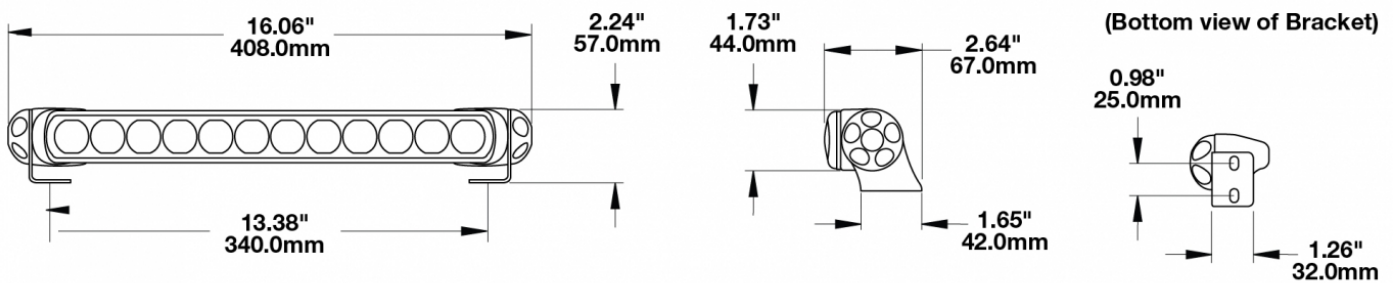

Single End Bracket Kit for Model TS1000 Light Bars

PRODUCT INFORMATION

Description	Single End Bracket Kit for Model TS1000 Light Bars
Height	57.00 mm / 2.24 in
Width	408.00 mm / 16.06 in
Depth	67.00 mm / 2.64 in
Mounting Hardware Description	(x4) M8-20mm
Product Weight	1.50 lbs / 0.68 kgs
Shipping Weight	0.60 lbs / 0.27 kgs
Additional Information	This is a single end mount bracket kit used with the Model TS1000 Light Bars for adjustable aiming.

PRODUCT DIMENSIONS

Print date: 2018-04-19

© 2018 J.W. Speaker Corporation • Germantown, WI U.S.A.
 www.jwspeaker.com • speaker@jwspeaker.com • 262.251.6660

Single End Bracket Kit for Model TS1000 Light Bars

APPLICATIONS

SUITS THESE PRODUCTS

14" Off-Road LED Light Bar

LED Light Bars - Model
TS1000