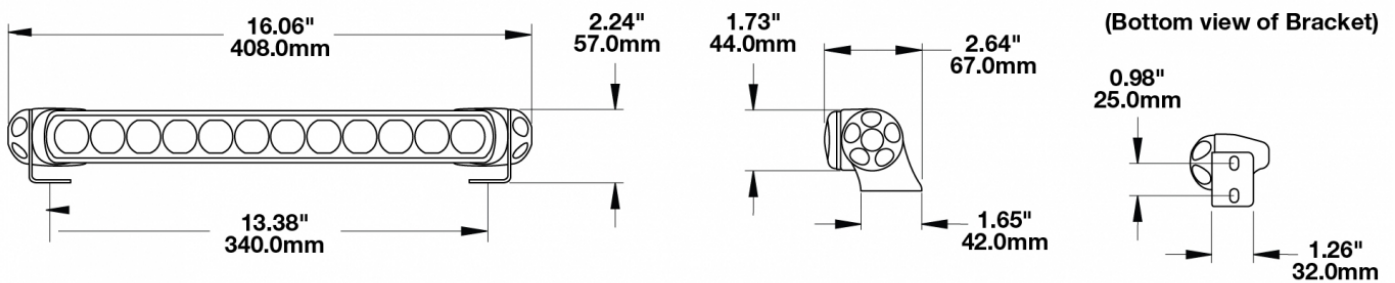

Single End Bracket Kit for Model TS1000 Light Bars

PRODUCT INFORMATION

| | |
|--------------------------------------|---|
| Description | Single End Bracket Kit for Model TS1000 Light Bars |
| Height | 57.00 mm / 2.24 in |
| Width | 408.00 mm / 16.06 in |
| Depth | 67.00 mm / 2.64 in |
| Mounting Hardware Description | (x4) M8-20mm |
| Product Weight | 1.50 lbs / 0.68 kgs |
| Shipping Weight | 0.60 lbs / 0.27 kgs |
| Additional Information | This is a single end mount bracket kit used with the Model TS1000 Light Bars for adjustable aiming. |

PRODUCT DIMENSIONS

Print date: 2018-06-18

© 2018 J.W. Speaker Corporation • Germantown, WI U.S.A.
 www.jwspeaker.com • speaker@jwspeaker.com • 262.251.6660

Single End Bracket Kit for Model TS1000 Light Bars

APPLICATIONS

SUITS THESE PRODUCTS

14" Off-Road LED Light Bar

LED Light Bars - Model
TS1000