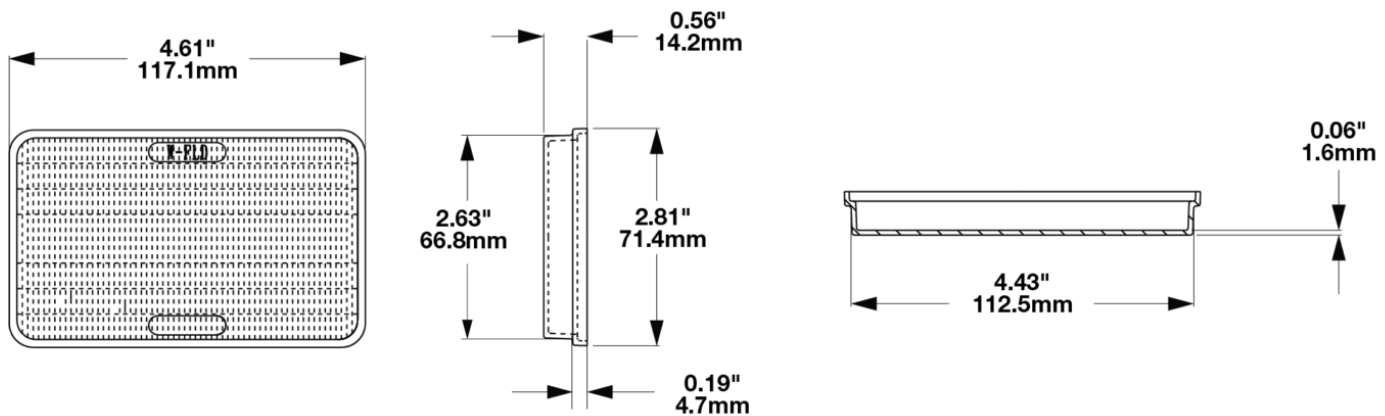

PRODUCT DIMENSIONS

PRODUCT WARNINGS

For California residents:

⚠ WARNING: Cancer and reproductive harm - www.P65Warnings.ca.gov.

⚠ AVERTISSEMENT: Cancer et effet nocif sur la reproduction - www.P65Warnings.ca.gov.

Print date: 2024-11-08

© 2024 J.W. Speaker Corporation • Germantown, WI U.S.A.
www.jwspeaker.com • speaker@jwspeaker.com • 262.251.6660

J.W. SPEAKER
Engineered. Lighting. Solutions.