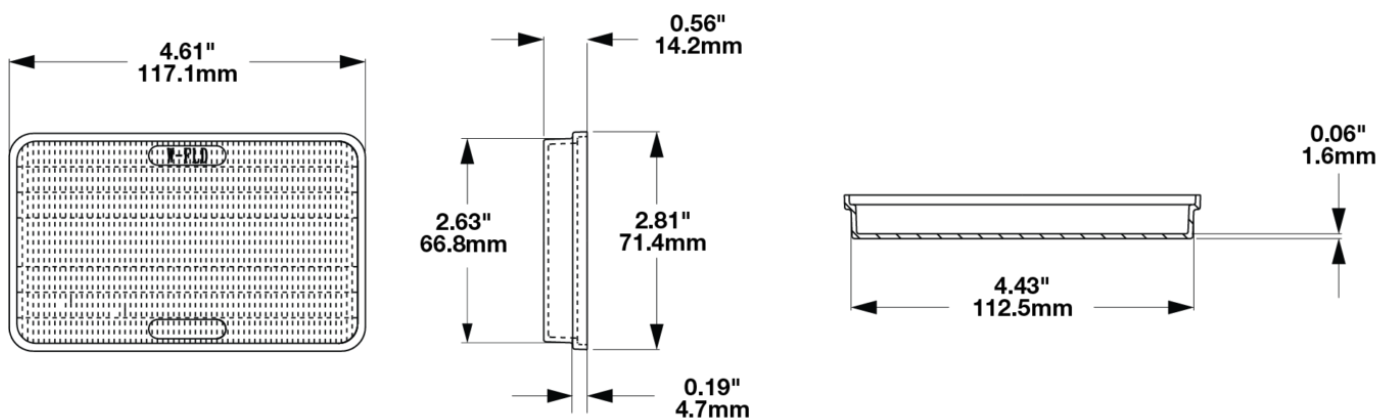

PRODUCT DIMENSIONS

Print date: 2022-08-13

© 2022 J.W. Speaker Corporation • Germantown, WI U.S.A.
www.jwspeaker.com • speaker@jwspeaker.com • 262.251.6660

J.W. SPEAKER
Engineered. Lighting. Solutions.