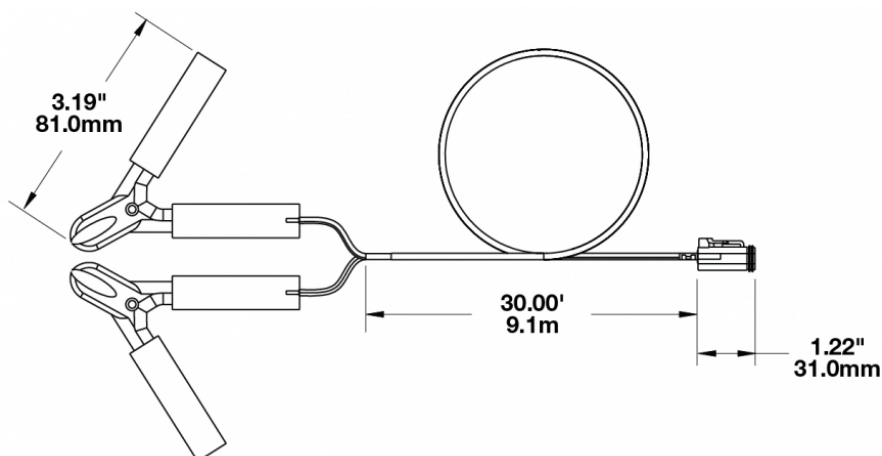

30' Power Cord with Battery Clips for Model 4416

PRODUCT INFORMATION

Description	30' Power Cord with Battery Clips for Model 4416
Width	9144.00 mm / 360 in
Connector or Wiring	Alligator Battery Clip / DEUTSCH DT06-2S
Shipping Weight	0.90 lbs / 0.41 kgs
Additional Information	Accessory Includes: (1) 30' vehicle power cord with battery clips

PRODUCT DIMENSIONS

Print date: 2018-11-17

© 2018 J.W. Speaker Corporation • Germantown, WI U.S.A.
www.jwspeaker.com • speaker@jwspeaker.com • 262.251.6660

J.W. SPEAKER
Engineered. Lighting. Solutions.

30' Power Cord with Battery Clips for Model 4416

REGULATORY STANDARDS COMPLIANCE

Buy America Standards

Eco Friendly

SUITS THESE PRODUCTS

**3.5" Round Portable
LED Hand Held Lamp
- Black and
Camouflage**

LED Handheld Work
Light – Model 4416

Print date: 2018-11-17