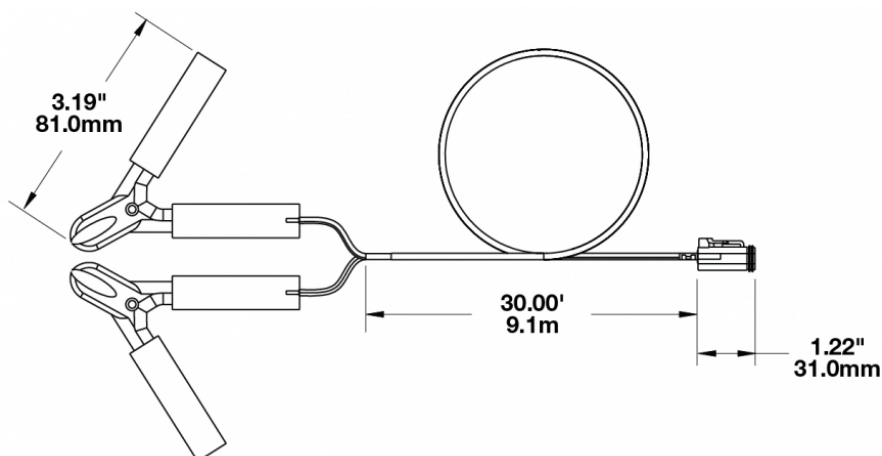

30' Power Cord with Battery Clips for Model 4416

PRODUCT INFORMATION

Description	30' Power Cord with Battery Clips for Model 4416
Width	9144.00 mm / 360 in
Connector or Wiring	Alligator Battery Clip / DEUTSCH DT06-2S
Product Weight	0.00 lbs / 0 kgs
Shipping Weight	0.90 lbs / 0.41 kgs
Additional Information	Accessory Includes: (1) 30' vehicle power cord with battery clips

PRODUCT DIMENSIONS

Print date: 2018-09-24

© 2018 J.W. Speaker Corporation • Germantown, WI U.S.A.
www.jwspeaker.com • speaker@jwspeaker.com • 262.251.6660

J.W. SPEAKER
Engineered. Lighting. Solutions.

30' Power Cord with Battery Clips for Model 4416

REGULATORY STANDARDS COMPLIANCE

Buy America Standards

Eco Friendly

SUITS THESE PRODUCTS

**3.5" Round Portable
LED Hand Held Lamp
- Black and
Camouflage**

LED Handheld Work
Light – Model 4416

Print date: 2018-09-24